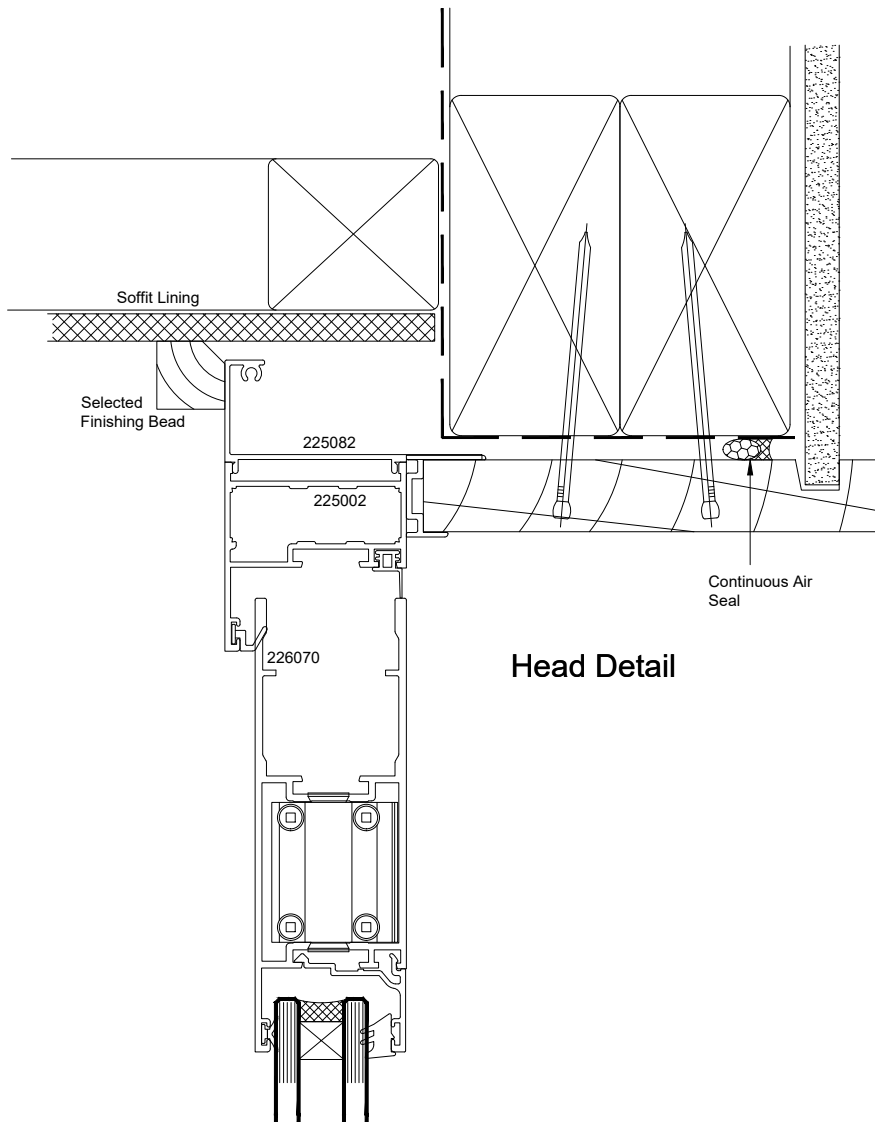

Atlantic High Performance Suite (48mm Platform)

Open In Door - Cavity Fixed - Brick Veneer - Head
Chair Frame - Soffit at Head - Door Window Head

QuickCode:A1DF5_CCH

0800 397 263

technical@altus.co.nz
www.designresource.co.nz