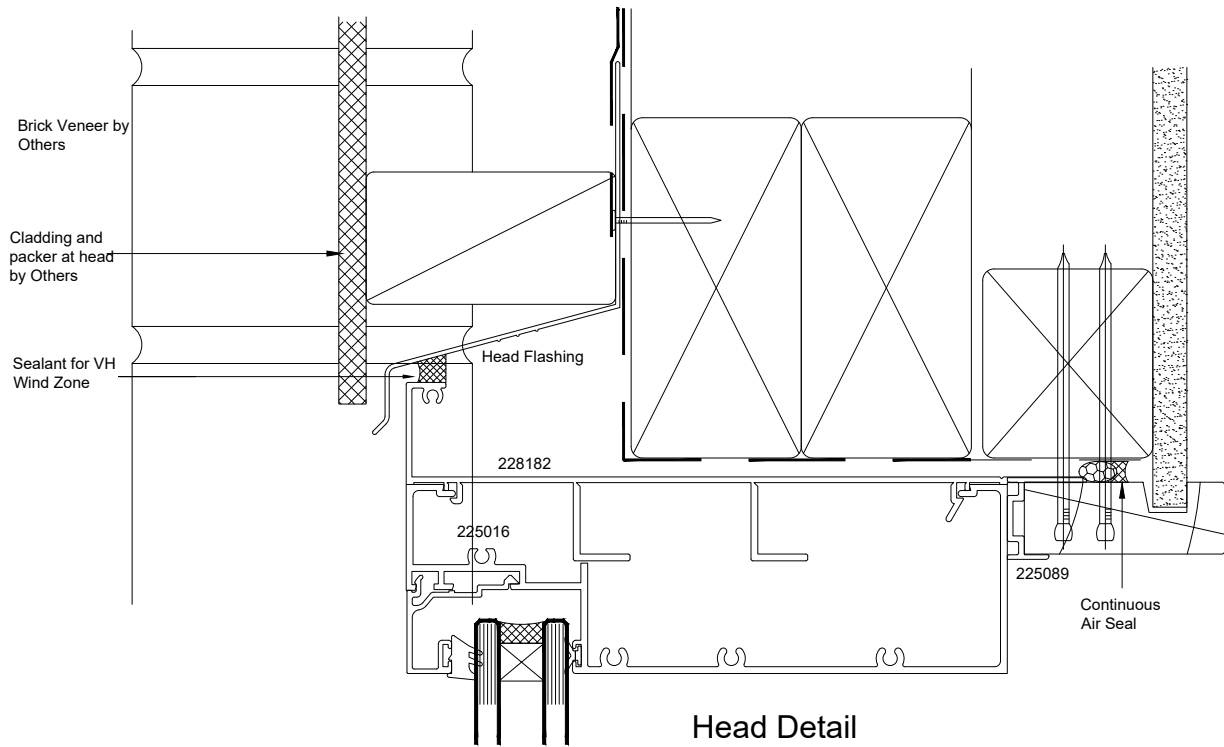

Atlantic High Performance Suite (48mm Platform)

Hinged Door - Cavity Fixed - Brick Veneer - Head
159 Frame - Light Cladding Above - Fixed Overlite Head

QuickCode:A1DF4_CCH

0800 397 263

technical@altus.co.nz
www.designresource.co.nz