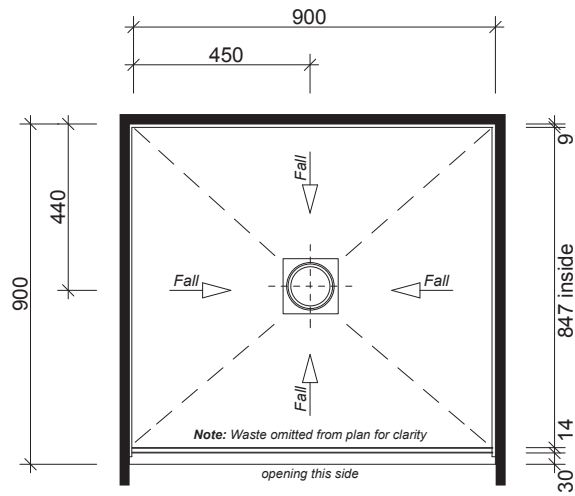

COMMANDER BASE

Centre Outlet

SCREEN OPTION

AQUARIUS BASE

Centre Outlet

SCREEN OPTION