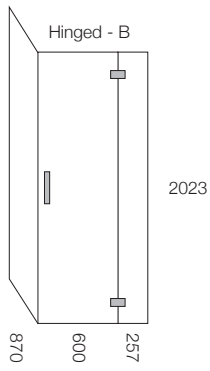

MONACO
BASE

SCREEN OPTION

Screens are reversible

*soft-close not available on 900 wide showers