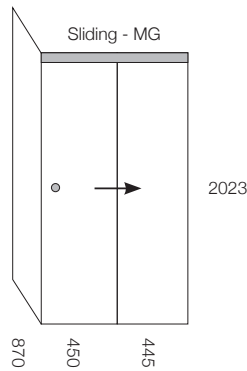

MONACO
BASE

SCREEN OPTION

Screens are reversible

*soft-close not available on 900 wide showers