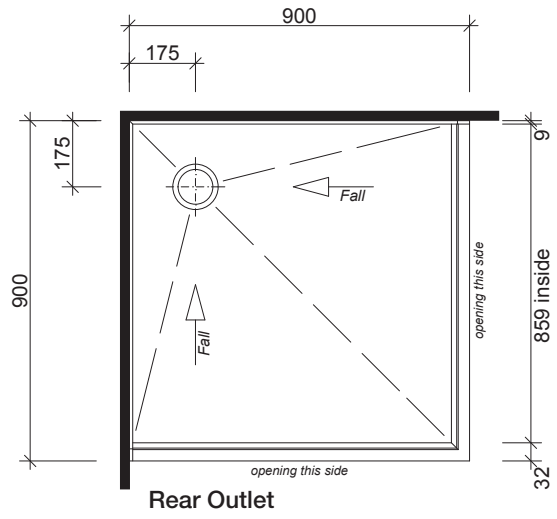

MONACO
BASE

SCREEN OPTION

Screens are reversible

*soft-close not available on 900 wide showers