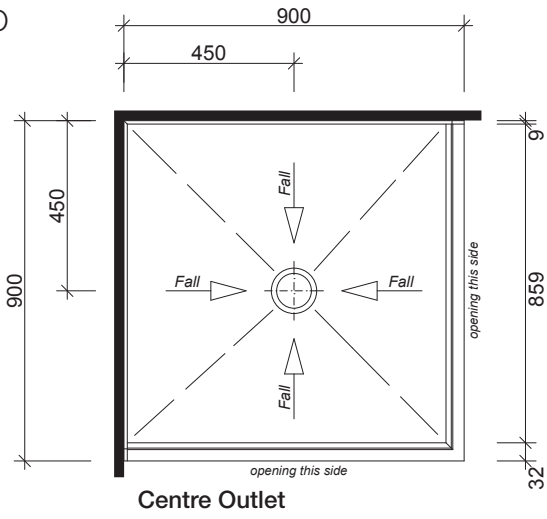

MONACO
BASE

SCREEN OPTION

Screens are reversible

*soft-close not available on 900 wide showers