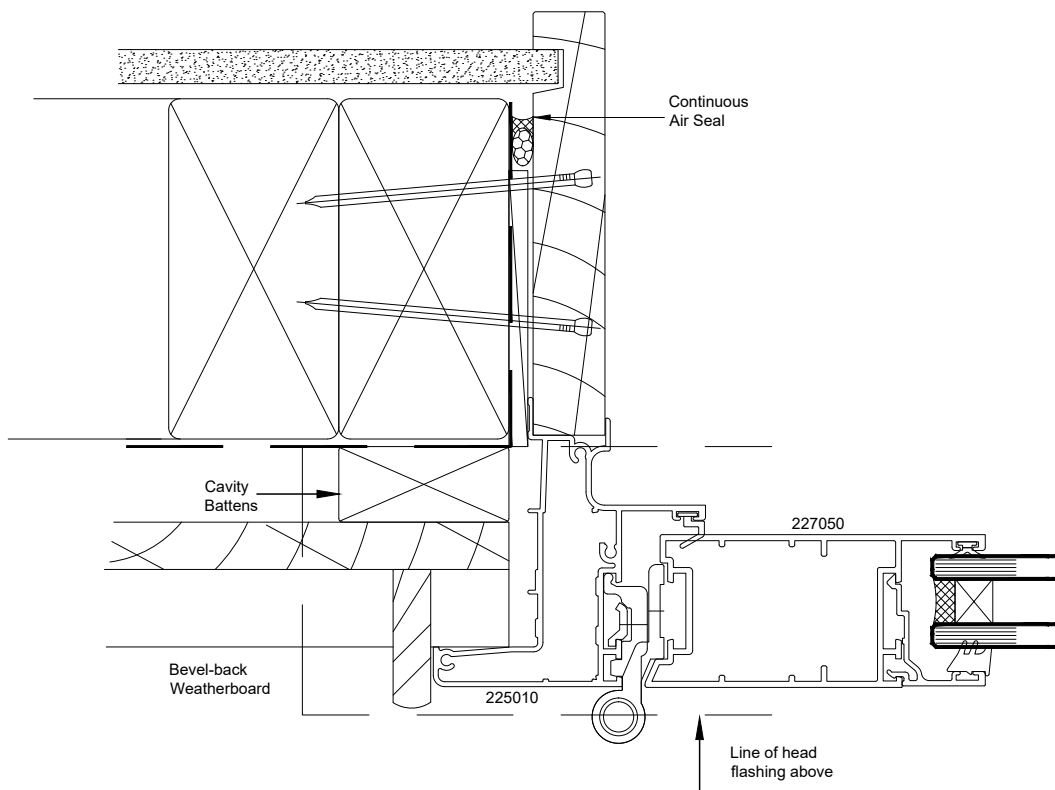

Atlantic High Performance Suite (48mm Platform)

Hinged Door - Cavity Fixed - Bevel Back Weatherboards - Jamb
Flanged Frame - -

QuickCode:A1DF4_CBJ

Jamb Detail

Fletcher Aluminium
Atlantic Suite

0800 397 263