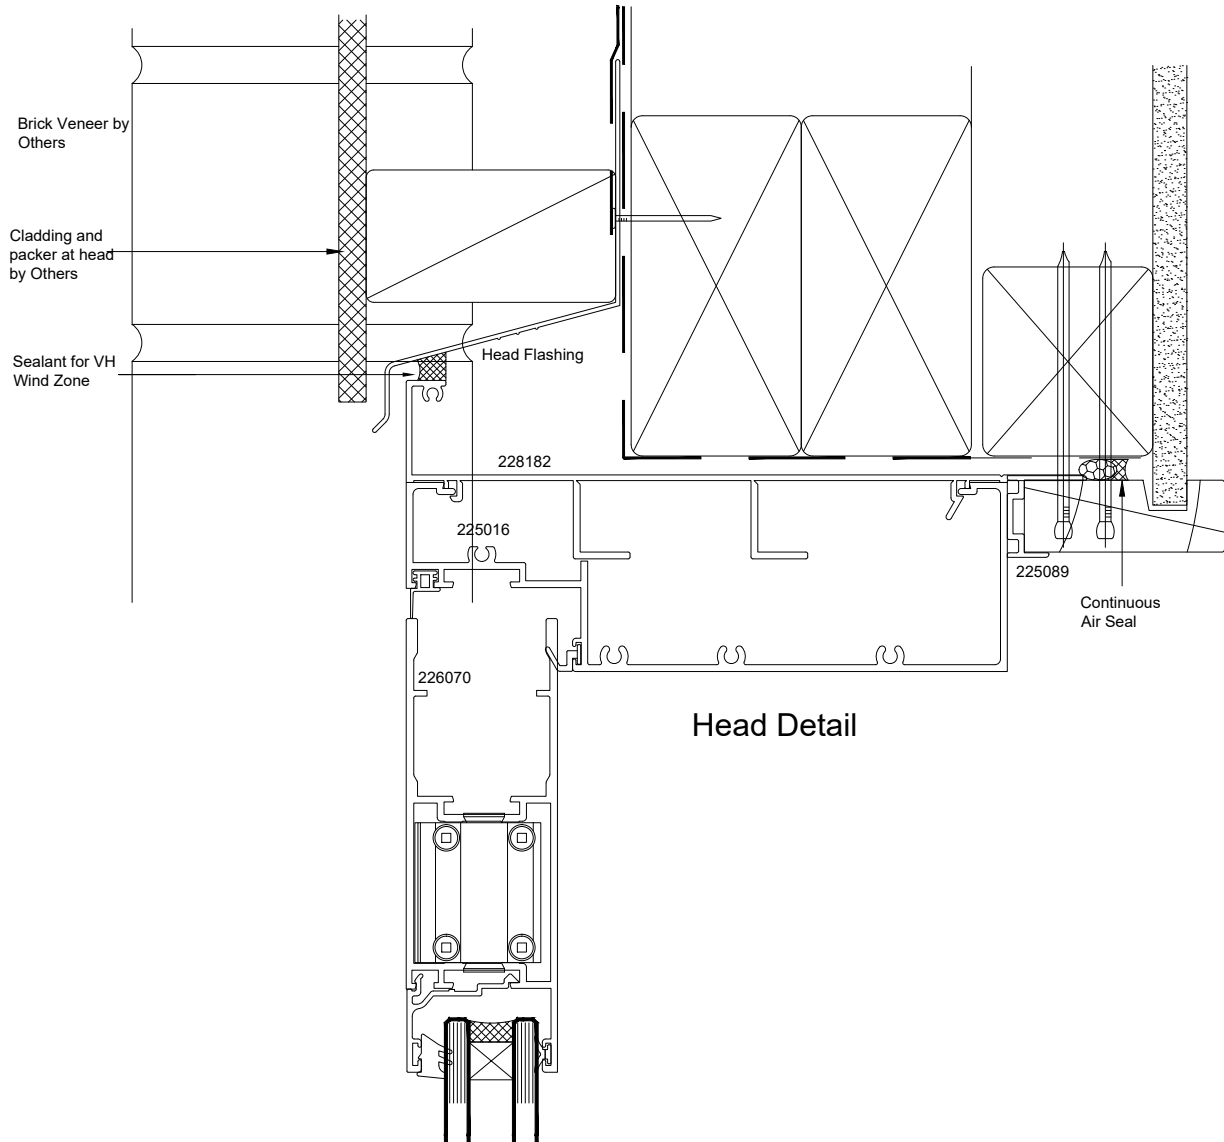

# Atlantic High Performance Suite (48mm Platform)

Hinged Door - Cavity Fixed - Brick Veneer - Head  
159 Frame - Light Cladding Above - Door Window Head

QuickCode:A1DF4\_CCH

0800 397 263

technical@altus.co.nz  
www.designresource.co.nz