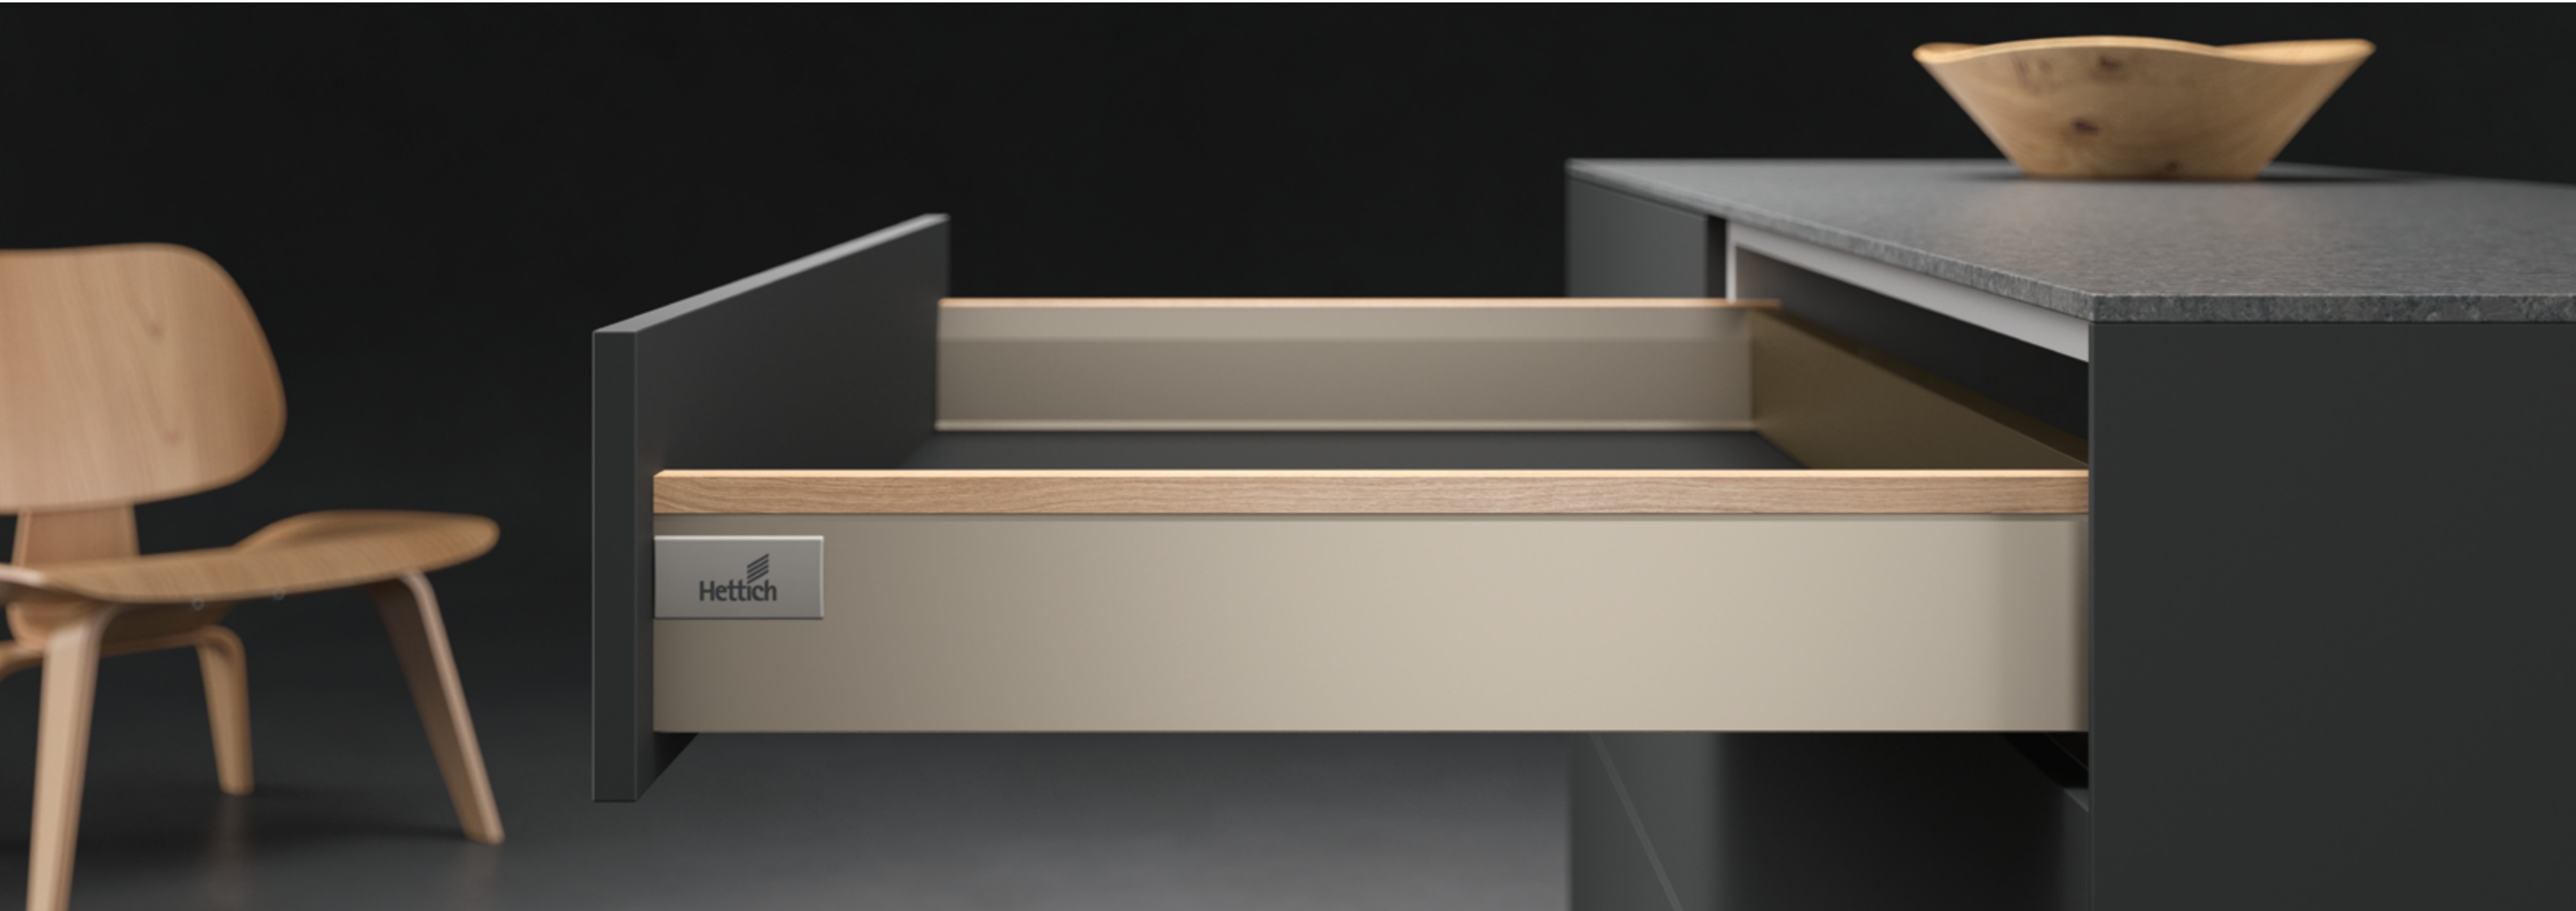

**ALWAYS NEW.
ALWAYS DIFFERENT.**

Always with stunning effect. Always cost effective.
ArciTech will give your drawers an incredibly distinctive look.

ARCITECH IS VERSATILITY YOU WILL LOVE.

while also providing the adaptability you need to meet individual requirements. Our design profiles are ideal for customising ArciTech drawers and pot-and-pan drawers for added effect and a truly unique look. With ArciTech you can show off a new side, time and time again.

MINIMUM DETAIL.
MAXIMUM EFFECT.

FOR DRAWERS
AND POT-AND-PAN
DRAWERS ...

COMBINED
WITH COLOURFUL,
MATCHING
DESIGNSIDES ...

IN CONJUNCTION
WITH BEAUTIFUL
COLOURED COMPONENTS ...

VERSATILITY THAT KNOWS NO BOUNDS ...