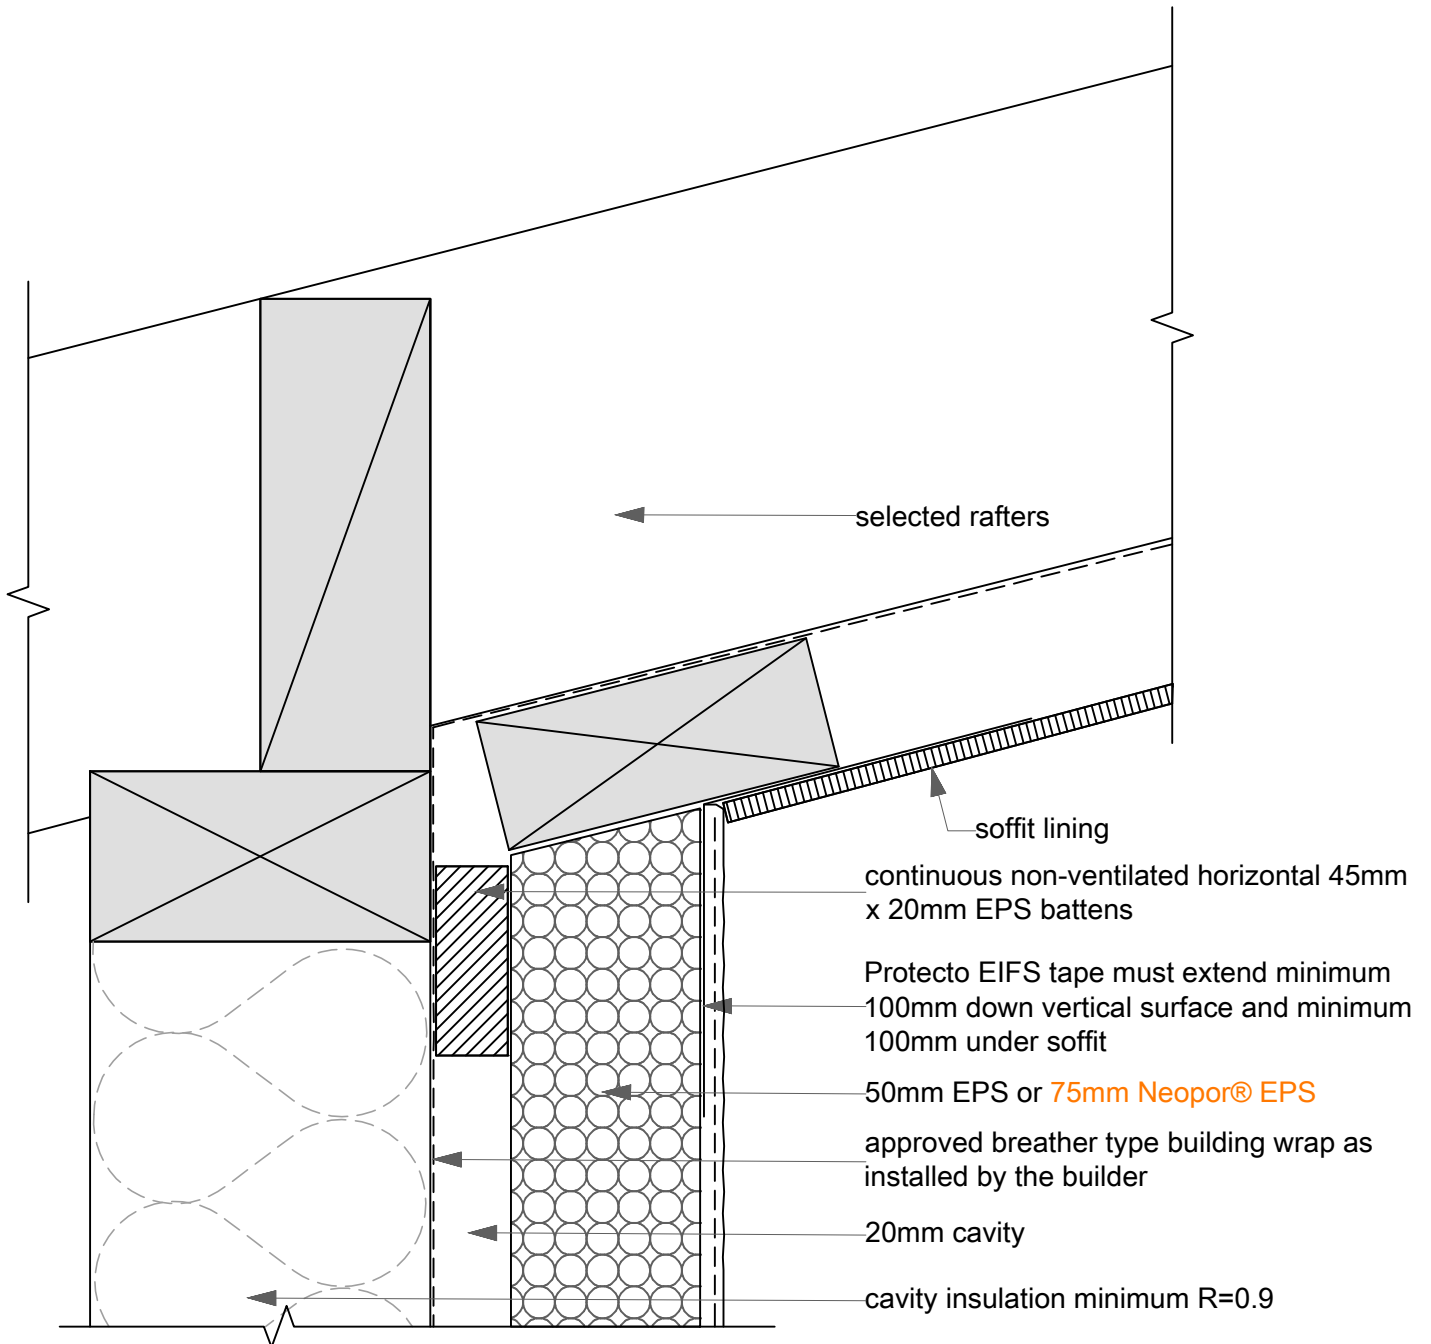

BRANZ Appraised
Appraisal No.510 [2013]

16D
SCALE: 1:2

Wall / Roof: Raking Soffit (Hidden Flashing)

CAVITECLAD