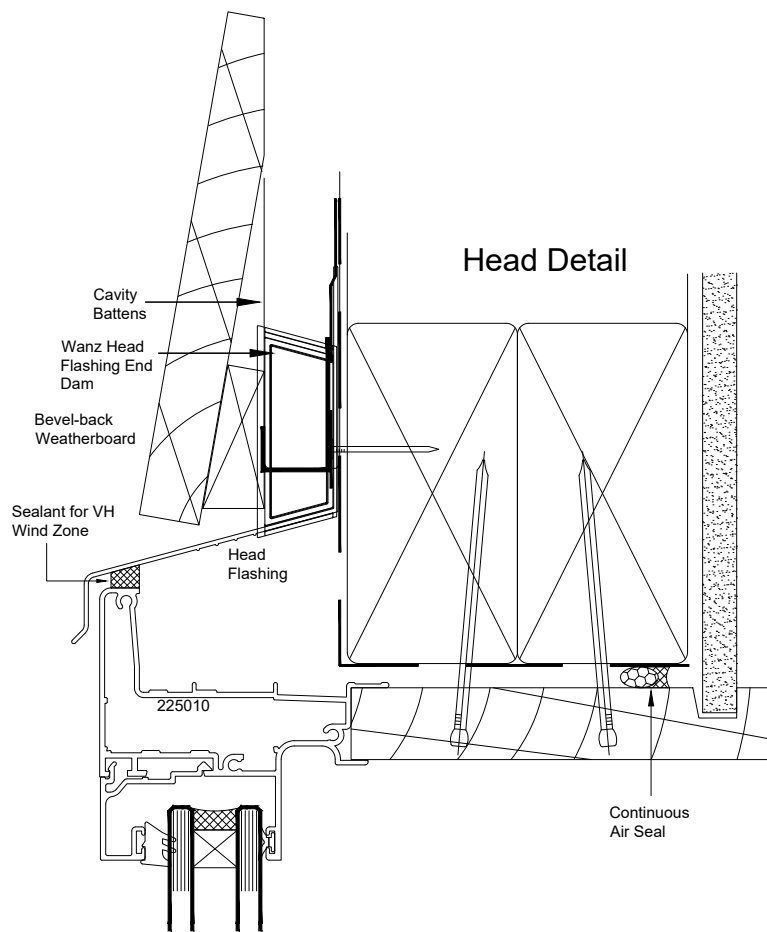

Atlantic High Performance Suite (48mm Platform)

Hinged Door - Cavity Fixed - Bevel Back Weatherboards - Head
Flanged Frame - Standard - Fixed Overlite Head

QuickCode:A1DF4_CBH

0800 397 263

technical@altus.co.nz
www.designresource.co.nz