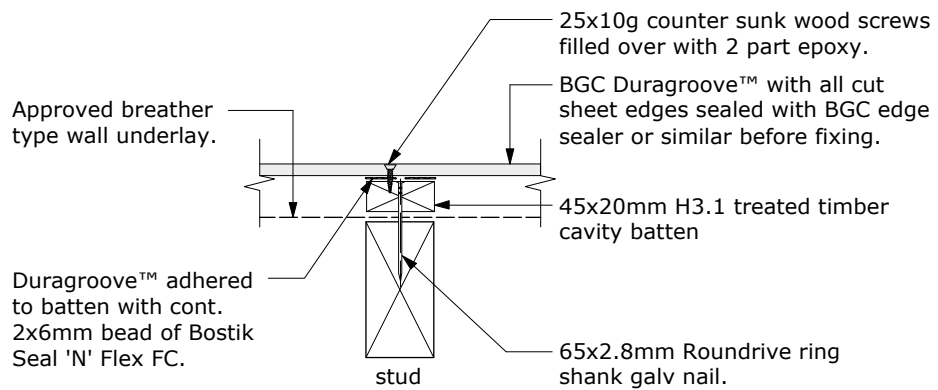

Cavity Batten Note:

Refer to cavity batten layout for batten sizes, types, spacings & fixings.

PROFILE **BGC Duragroove™**

DATE Nov 2011

DETAIL **Intermediate Stud fixing - Screw fixing**

SCALE 1:5 @ A4

DETAIL NO. **D 10**