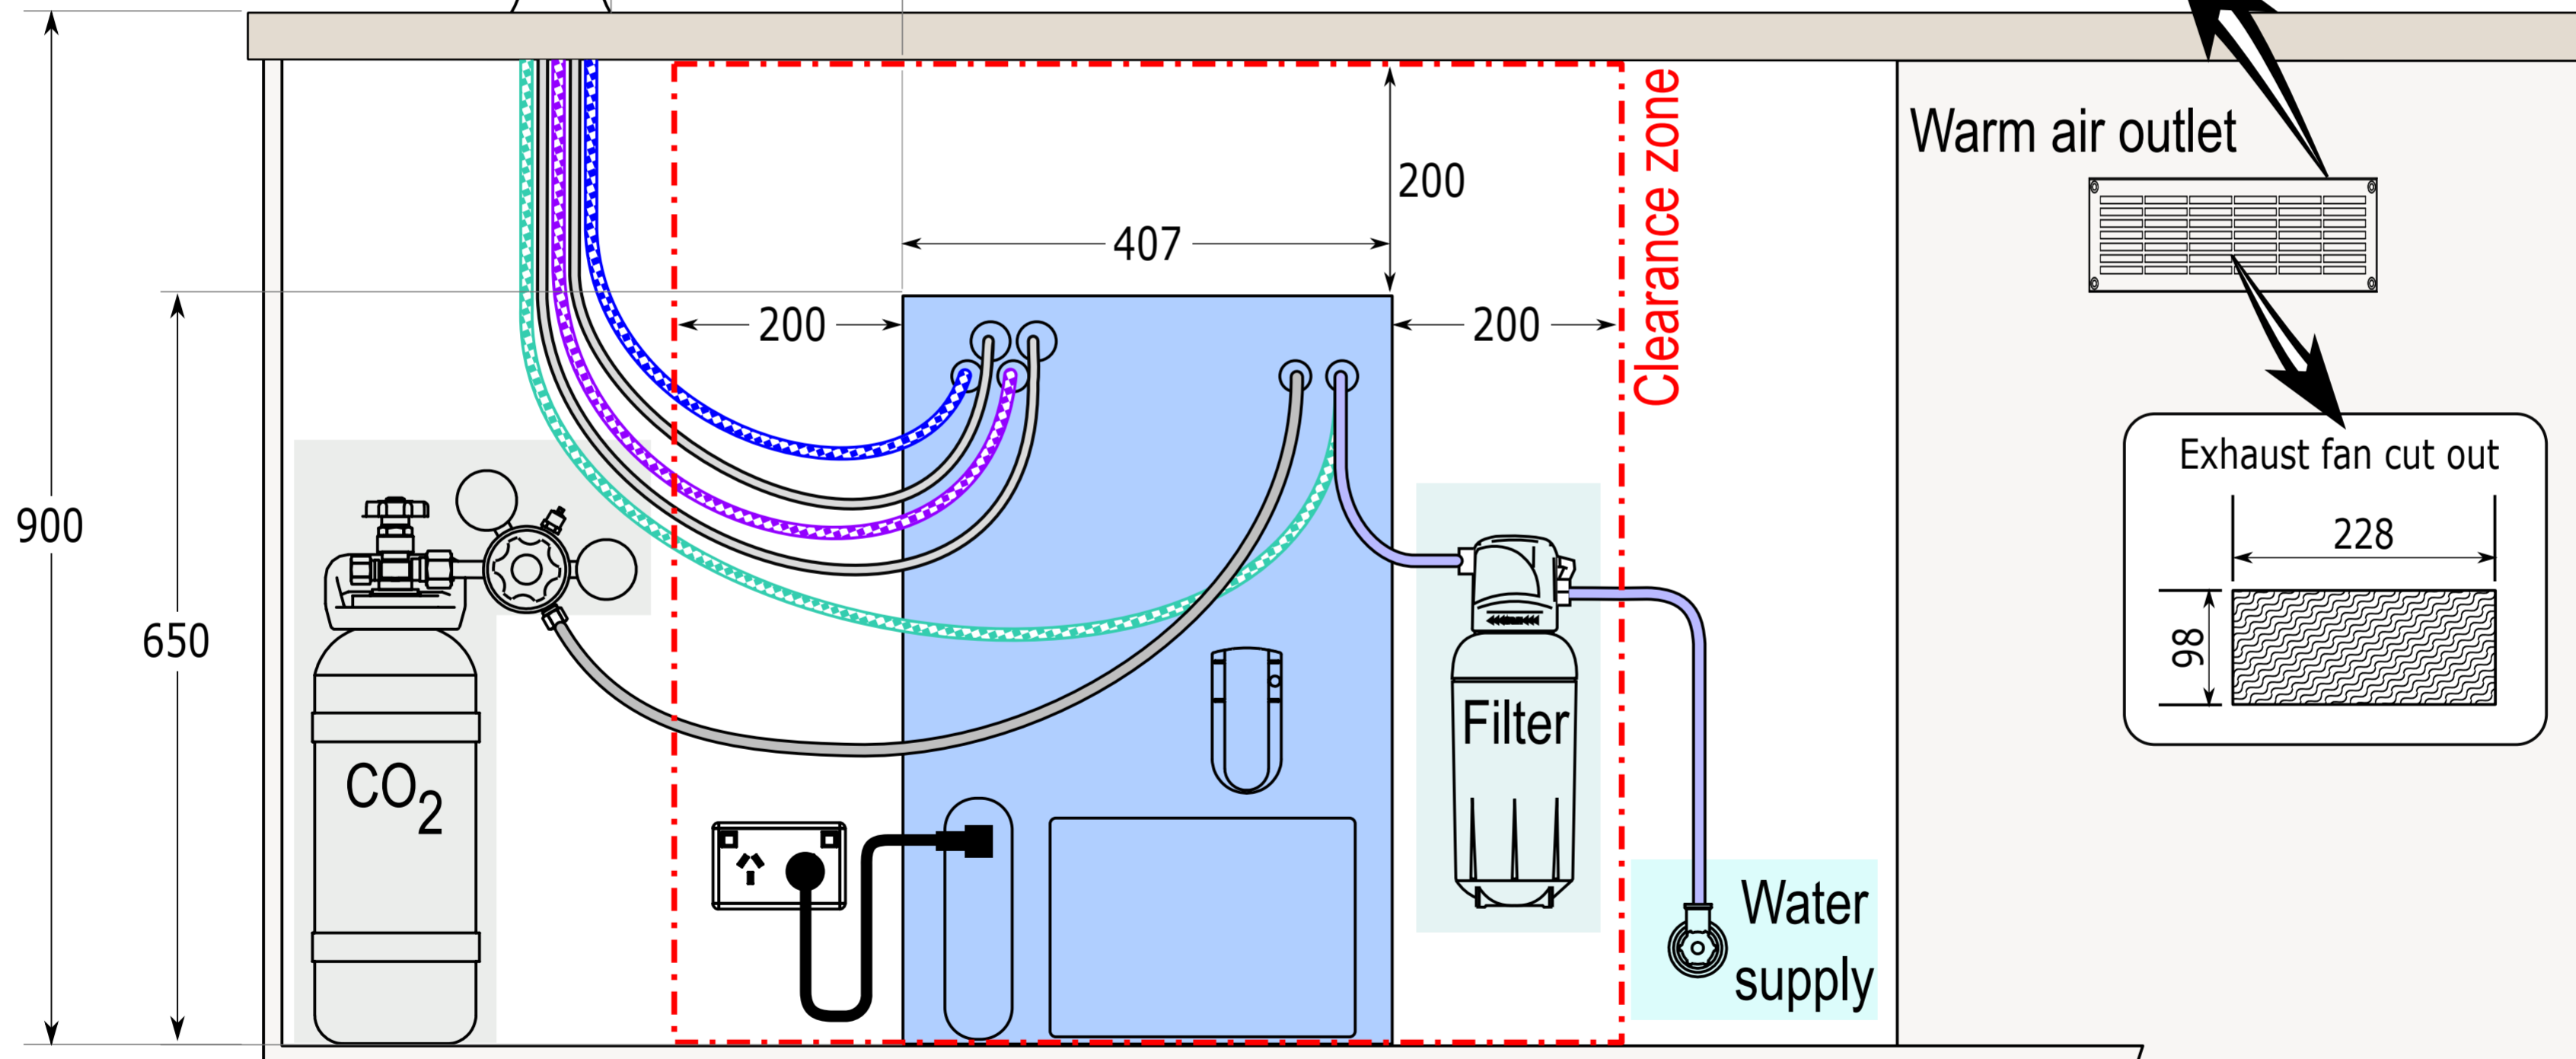

Do not install Font and Tap directly above chiller unit.
Minimum distance for Font and Tap from unit is 300mm

300

Dual exhaust fan kit 93159NZ

Fan plug

Digital Controller
Requires 1x
230V GPO

- Ambient water
- Sparkling water
- Chilled water
- Water/CO₂ supply
- Filter hoses

Zenith HydroChill HCS120NZ

Zenith Heaters Ltd
Free Call 0800 558 055
www.zenithwater.co.nz