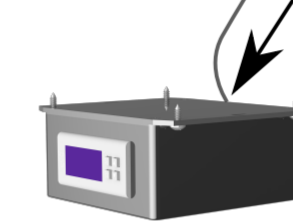

Do not install Font and Tap directly above chiller unit.  
Minimum distance for Font and Tap from unit is 300mm

300

### Dual exhaust fan kit 93159NZ

Fan plug

Digital Controller  
Requires 1x  
230V GPO

-  Ambient water
-  Sparkling water
-  Chilled water
-  Water/CO<sub>2</sub> supply
-  Filter hoses