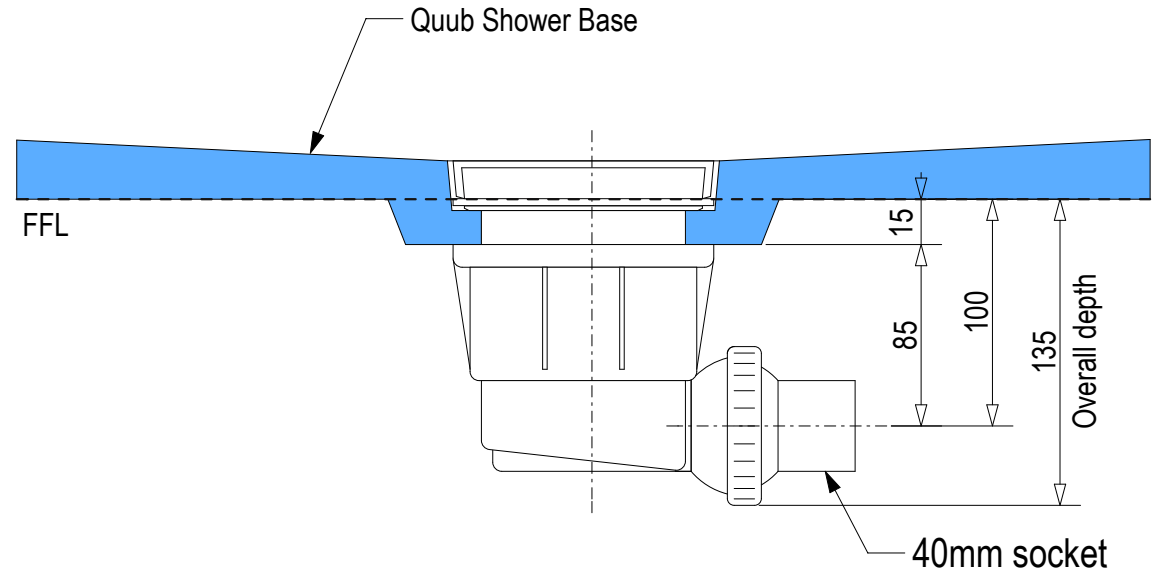

SKU: QU-IDY

Note: Verify exact shower base dimensions on site

Screen Options:

For more product information go to:

www.atlantis.co.nz/shop/products-all/idyllic-1000x1000/

For installation instructions go to:

www.atlantis.co.nz/trade/installation/

Ensure a minimum recess size of 250mm wide x 250mm long x 150mm deep for the channel drain and waste outlet