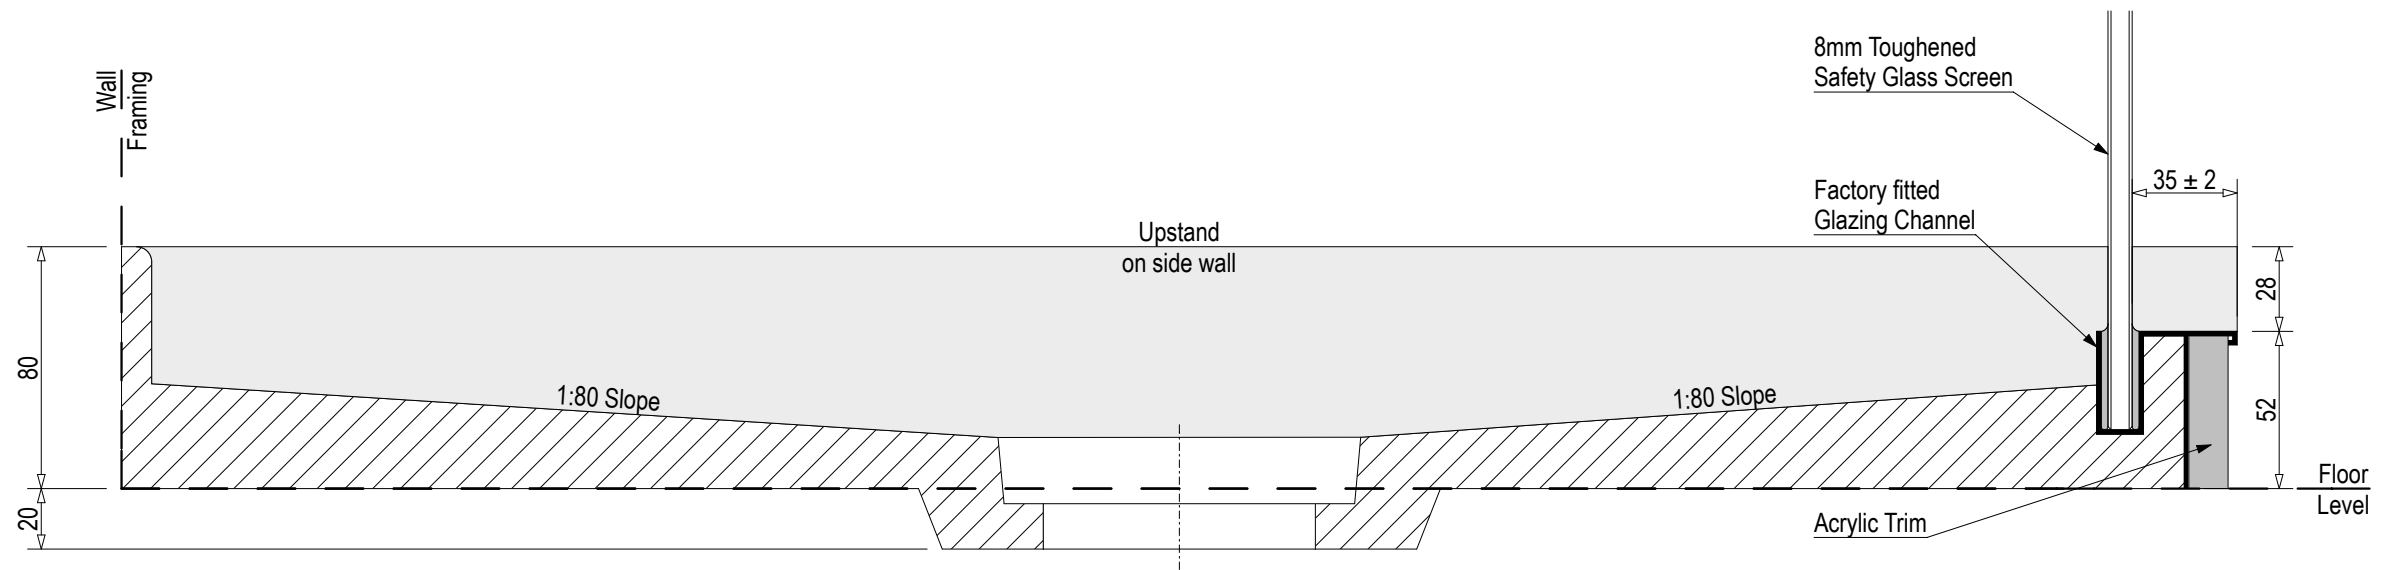

SKU: QU-IDY

Note: Verify exact shower base dimensions on site

Screen Options:

For more product information go to:

www.atlantis.co.nz/shop/products-all/idyllic-1000x1000/

For installation instructions go to:

www.atlantis.co.nz/trade/installation/

Ensure a minimum recess size of 250mm wide x 250mm long x 150mm deep for the channel drain and waste outlet