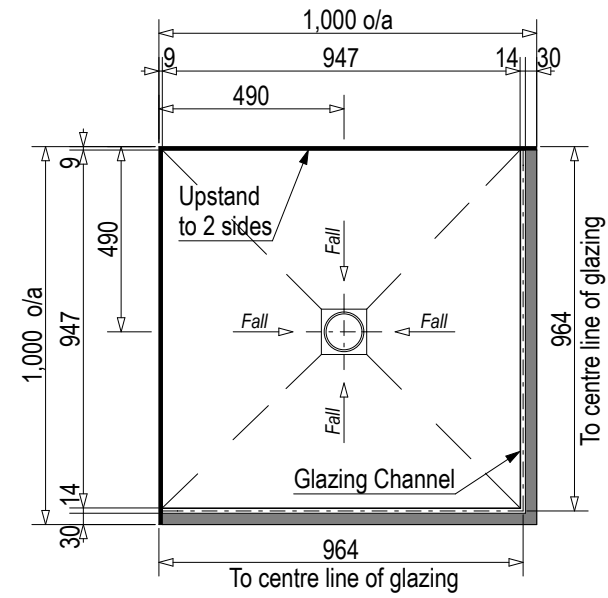

SKU: QU-IDY

Note: Verify exact shower base dimensions on site

Screen Options:

For more product information go to:

www.atlantis.co.nz/shop/products-all/idyllic-1000x1000/

For installation instructions go to:

www.atlantis.co.nz/trade/installation/

Ensure a minimum recess size of 250mm wide x 250mm long x 150mm deep for the channel drain and waste outlet