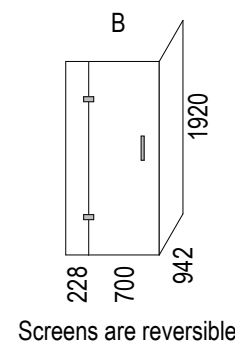

SKU: QU-IDY

Note: Verify exact shower base dimensions on site

Screen Options:

For more product information go to:

www.atlantis.co.nz/shop/products-all/idyllic-1000x1000/

For installation instructions go to:

www.atlantis.co.nz/trade/installation/

Ensure a minimum recess size of 250mm wide x 250mm long x 150mm deep for the channel drain and waste outlet