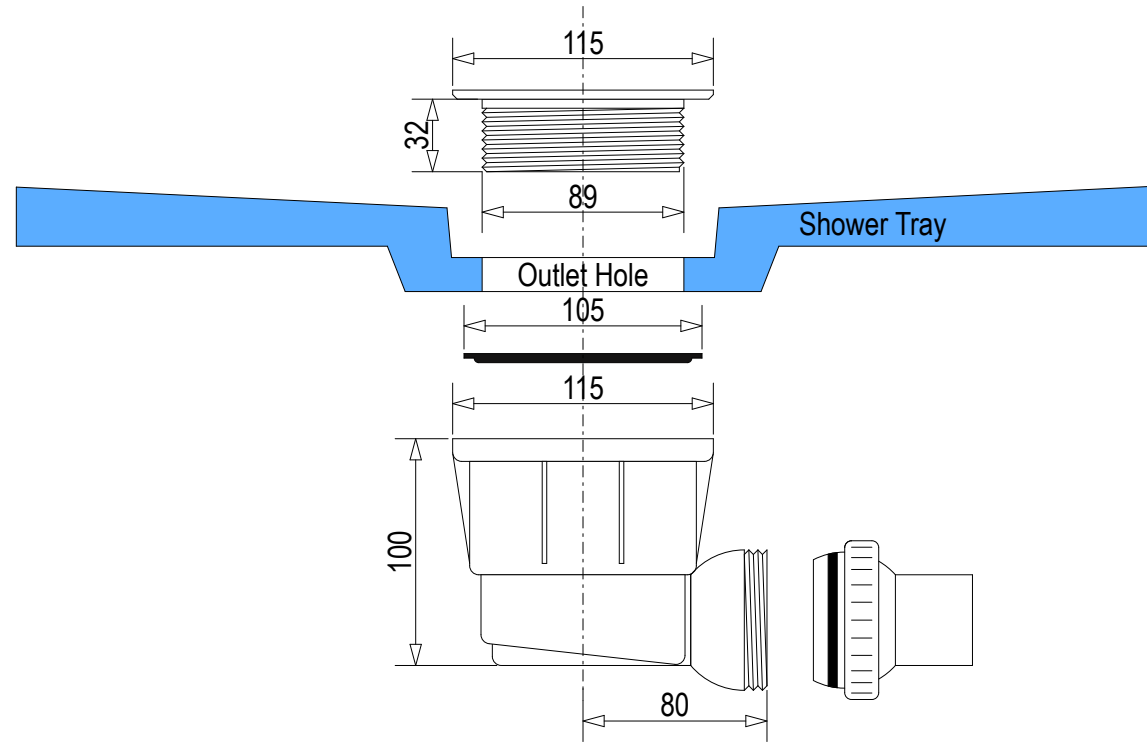

SKU: QU-IDY

Note: Verify exact shower base dimensions on site

Screen Options:

For more product information go to:

www.atlantis.co.nz/shop/products-all/idyllic-1000x1000/

For installation instructions go to:

www.atlantis.co.nz/trade/installation/

Ensure a minimum recess size of 250mm wide x 250mm long x 150mm deep for the channel drain and waste outlet