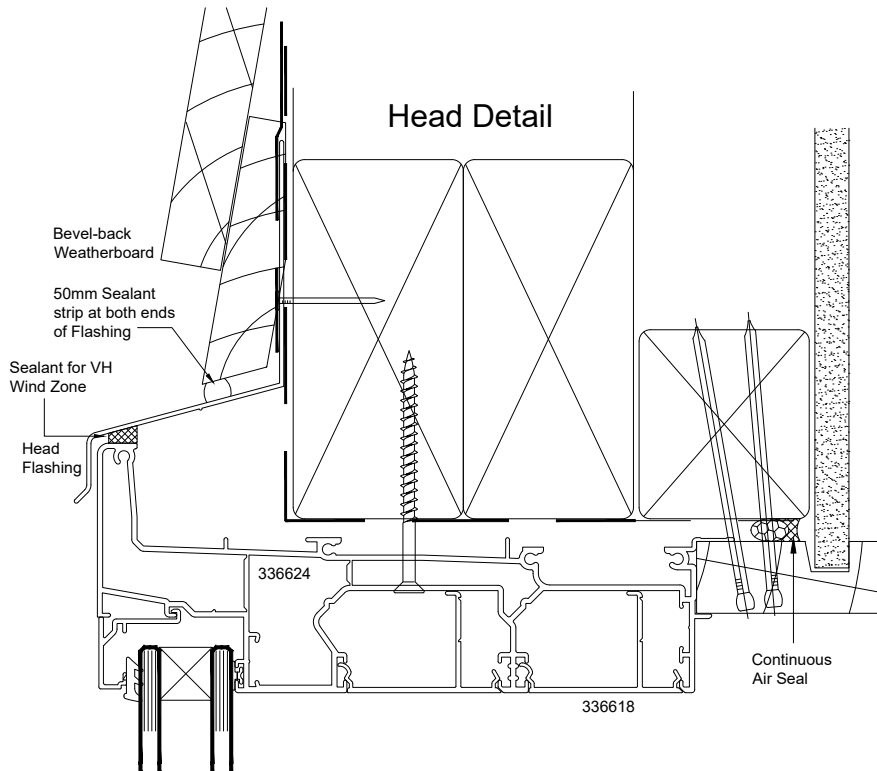

Pacific Architectural Suite (40mm platform)

Stacker Door - Direct Fixed - Bevel Back Weatherboards - Head
159 Frame - - Door Window Head

QuickCode:A4DS6_DBH

0800 397 263

technical@altus.co.nz
www.designresource.co.nz