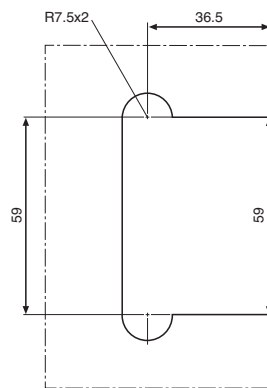

FRAMELESS COMMERCIAL HARDWARE

Glass Door Indicator Locks for Swing Doors

For Toilet and Bathroom Doors. To suit 8mm and 10mm glass.

Product	Code	Description	Polished Chrome	Satin Chrome
	IL700C	Indicator Lock Door to Wall <i>(Glass Cut Out Required)</i>		
	IL701C	Indicator Lock Door to Sidepanel <i>(Glass Cut Outs Required)</i>		
	IL600C	Indicator Lock Door to Wall <i>(No Glass Cut Out Required)</i>		
	IL601C	Indicator Lock Door to Sidepanel <i>(No Glass Cut Outs Required)</i>		

IL-700C

GLASS PREPARATION

Lock