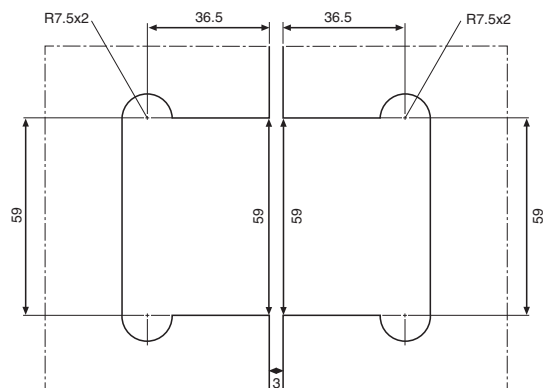

IL-701C

Lock

Keeper