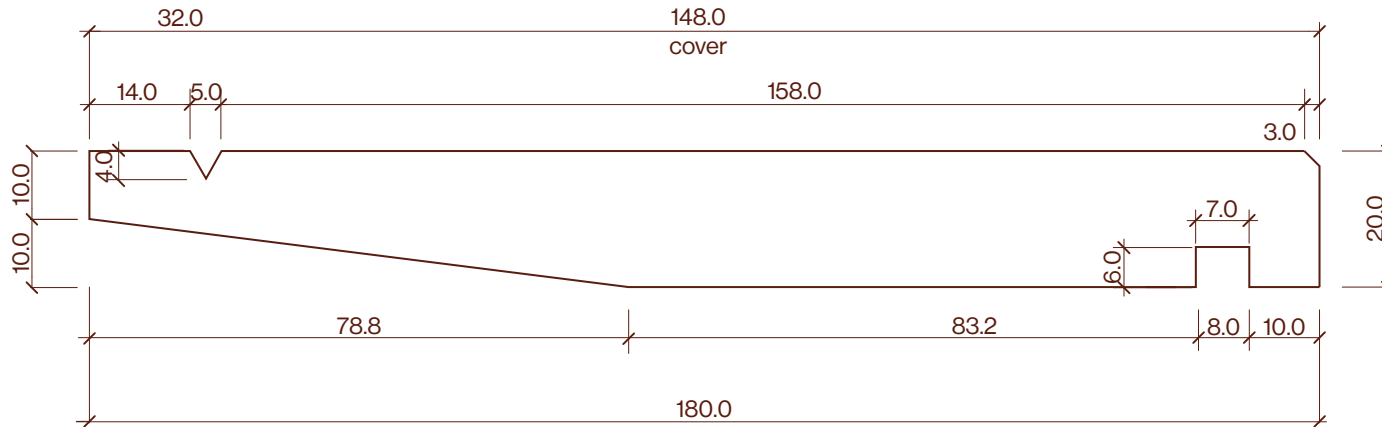

AW62 180x20mm Profile Drawing

Category	Profile name	Size	Scale
Cladding	AW62	180x20mm	1:1

P +64 9 249 0100
E info@abodo.co.nz
W abodo.co.nz