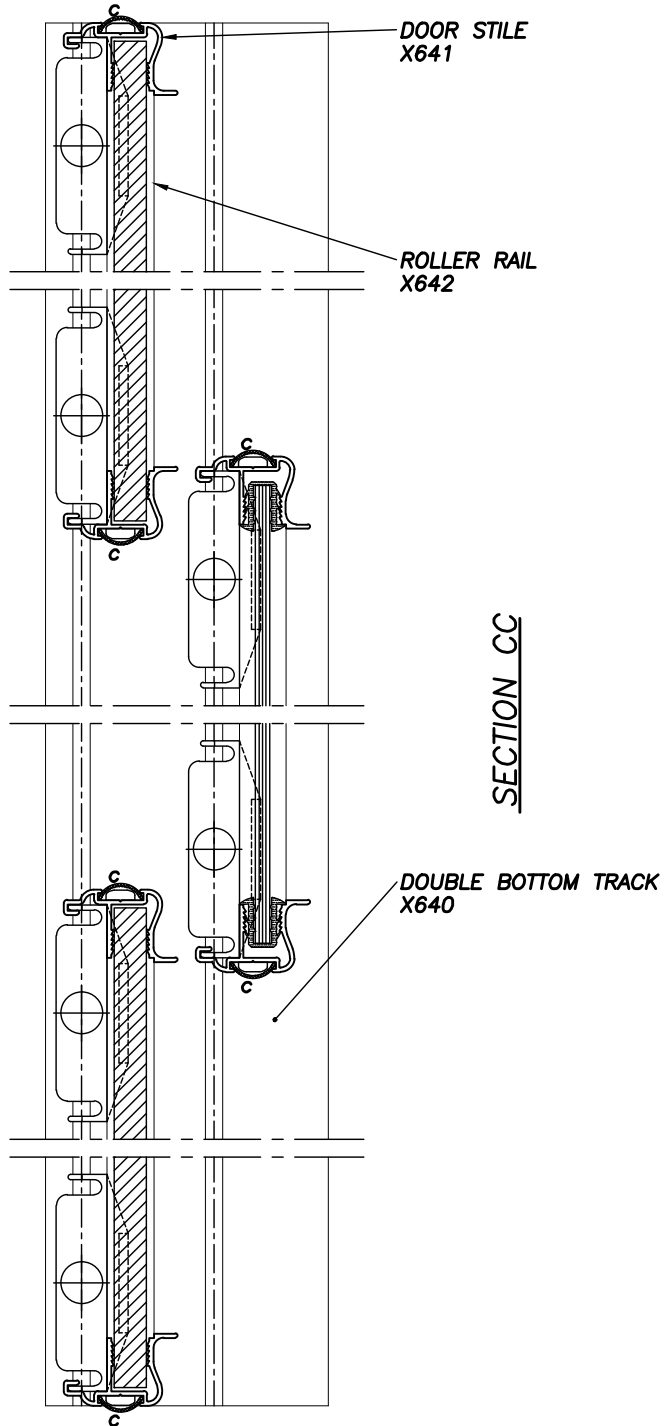

VIEW ON OUTSIDE OF DOOR

COPYRIGHT. THIS DRAWING IS THE PROPERTY OF ALUMINIUM SYSTEMS N.Z. LTD., AND MUST NOT BE USED, COPIED OR ITS CONTENTS DIVULGED WITHOUT THE WRITTEN CONSENT OF THE COMPANY.

TITLE							
WARDROBE DOOR COMPONENT SPECIFICATIONS							
HORIZONTAL SECTION THROUGH 3 PANEL DOOR							
DRAWN BY	DATE	REV. BY	REV. DATE	APP'D. BY	SCALE	DRG No.	REV.
B.C.D.	12-03-98				1/2 FULL SIZE	J03-3-11	