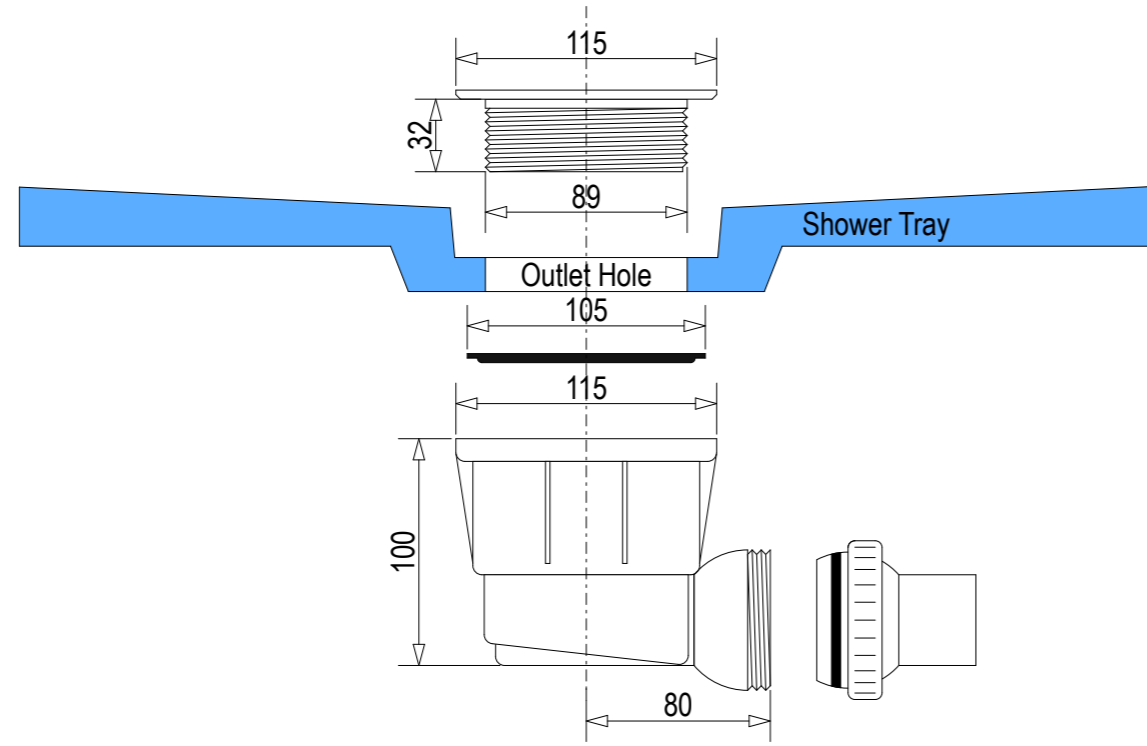

SKU: QU-LEI

Note: Verify exact shower base dimensions on site

Screen Options:

For more product information go to:

[www.atlantis.co.nz/shop/products-all/leisure-1000x1000/](http://www.atlantis.co.nz/shop/products-all/leisure-1000x1000/)

For installation instructions go to:

[www.atlantis.co.nz/trade/installation/](http://www.atlantis.co.nz/trade/installation/)

Ensure a minimum recess size of 250mm wide x 250mm long x 150mm deep for the channel drain and waste outlet