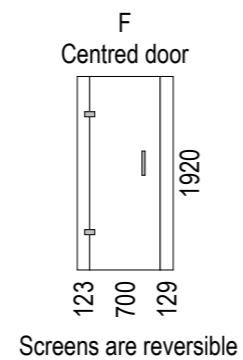

SKU: QU-LEI

Note: Verify exact shower base dimensions on site

Screen Options:

For more product information go to:

[www.atlantis.co.nz/shop/products-all/leisure-1000x1000/](http://www.atlantis.co.nz/shop/products-all/leisure-1000x1000/)

For installation instructions go to:

[www.atlantis.co.nz/trade/installation/](http://www.atlantis.co.nz/trade/installation/)

Ensure a minimum recess size of 250mm wide x 250mm long x 150mm deep for the channel drain and waste outlet