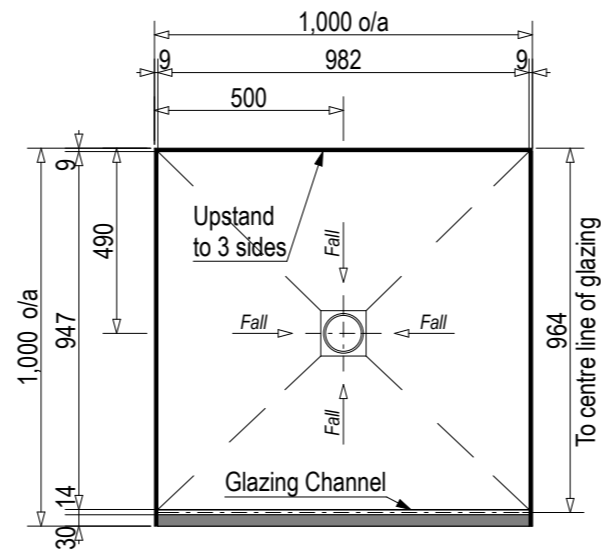

SKU: QU-LEI

Note: Verify exact shower base dimensions on site

Screen Options:

For more product information go to:

[www.atlantis.co.nz/shop/products-all/leisure-1000x1000/](http://www.atlantis.co.nz/shop/products-all/leisure-1000x1000/)

For installation instructions go to:

[www.atlantis.co.nz/trade/installation/](http://www.atlantis.co.nz/trade/installation/)

Ensure a minimum recess size of 250mm wide x 250mm long x 150mm deep for the channel drain and waste outlet