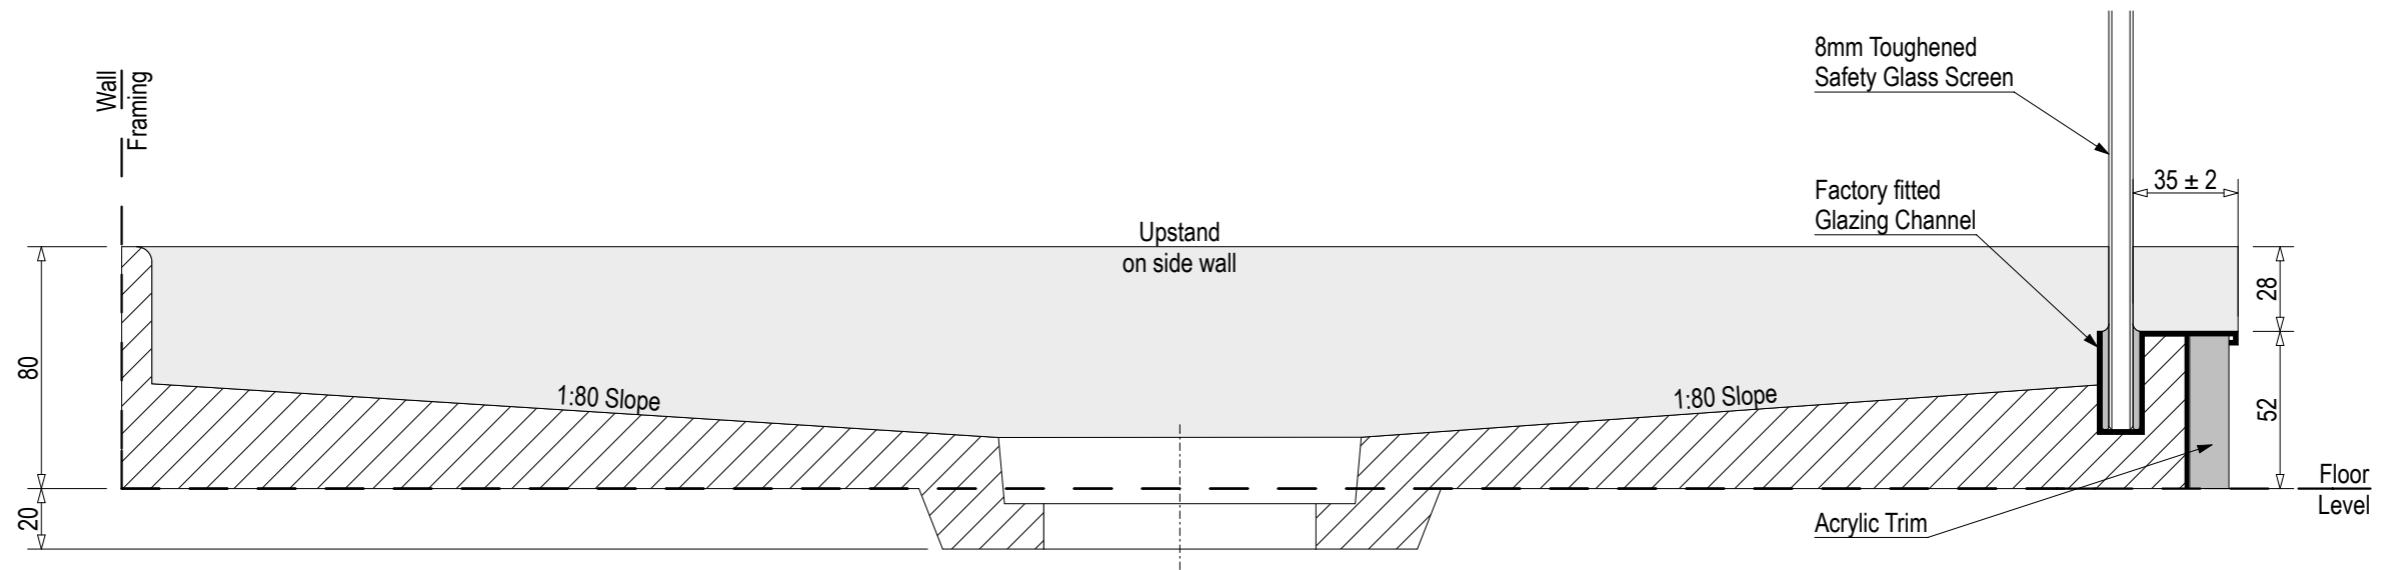

SKU: QU-LEI

Note: Verify exact shower base dimensions on site

Screen Options:

For more product information go to:

[www.atlantis.co.nz/shop/products-all/leisure-1000x1000/](http://www.atlantis.co.nz/shop/products-all/leisure-1000x1000/)

For installation instructions go to:

[www.atlantis.co.nz/trade/installation/](http://www.atlantis.co.nz/trade/installation/)

Ensure a minimum recess size of 250mm wide x 250mm long x 150mm deep for the channel drain and waste outlet