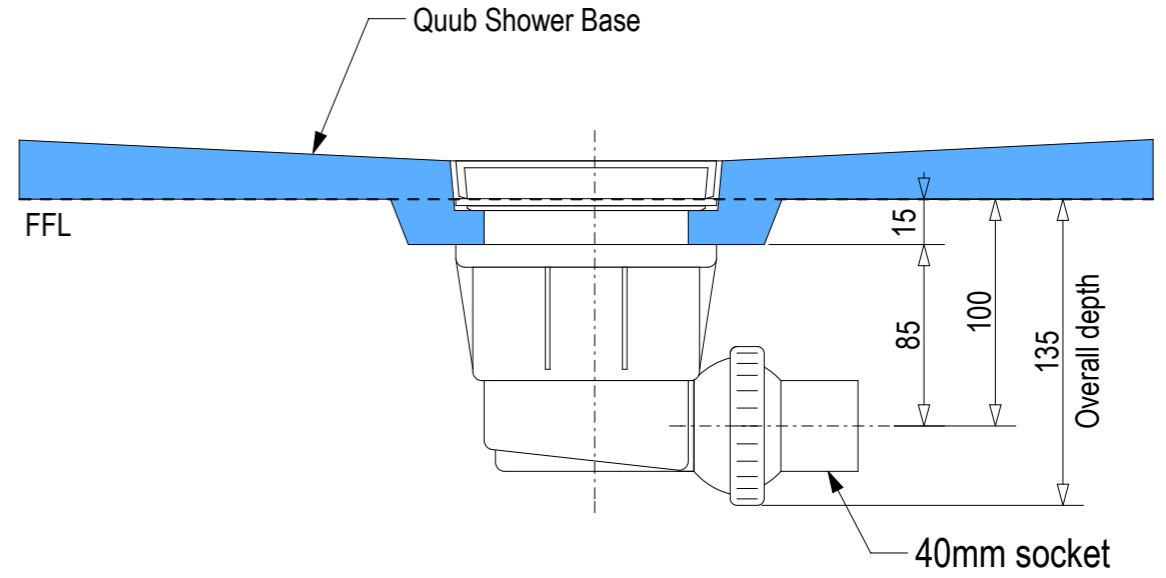

SKU: QU-LEI

Note: Verify exact shower base dimensions on site

Screen Options:

For more product information go to:

[www.atlantis.co.nz/shop/products-all/leisure-1000x1000/](http://www.atlantis.co.nz/shop/products-all/leisure-1000x1000/)

For installation instructions go to:

[www.atlantis.co.nz/trade/installation/](http://www.atlantis.co.nz/trade/installation/)

Ensure a minimum recess size of 250mm wide x 250mm long x 150mm deep for the channel drain and waste outlet