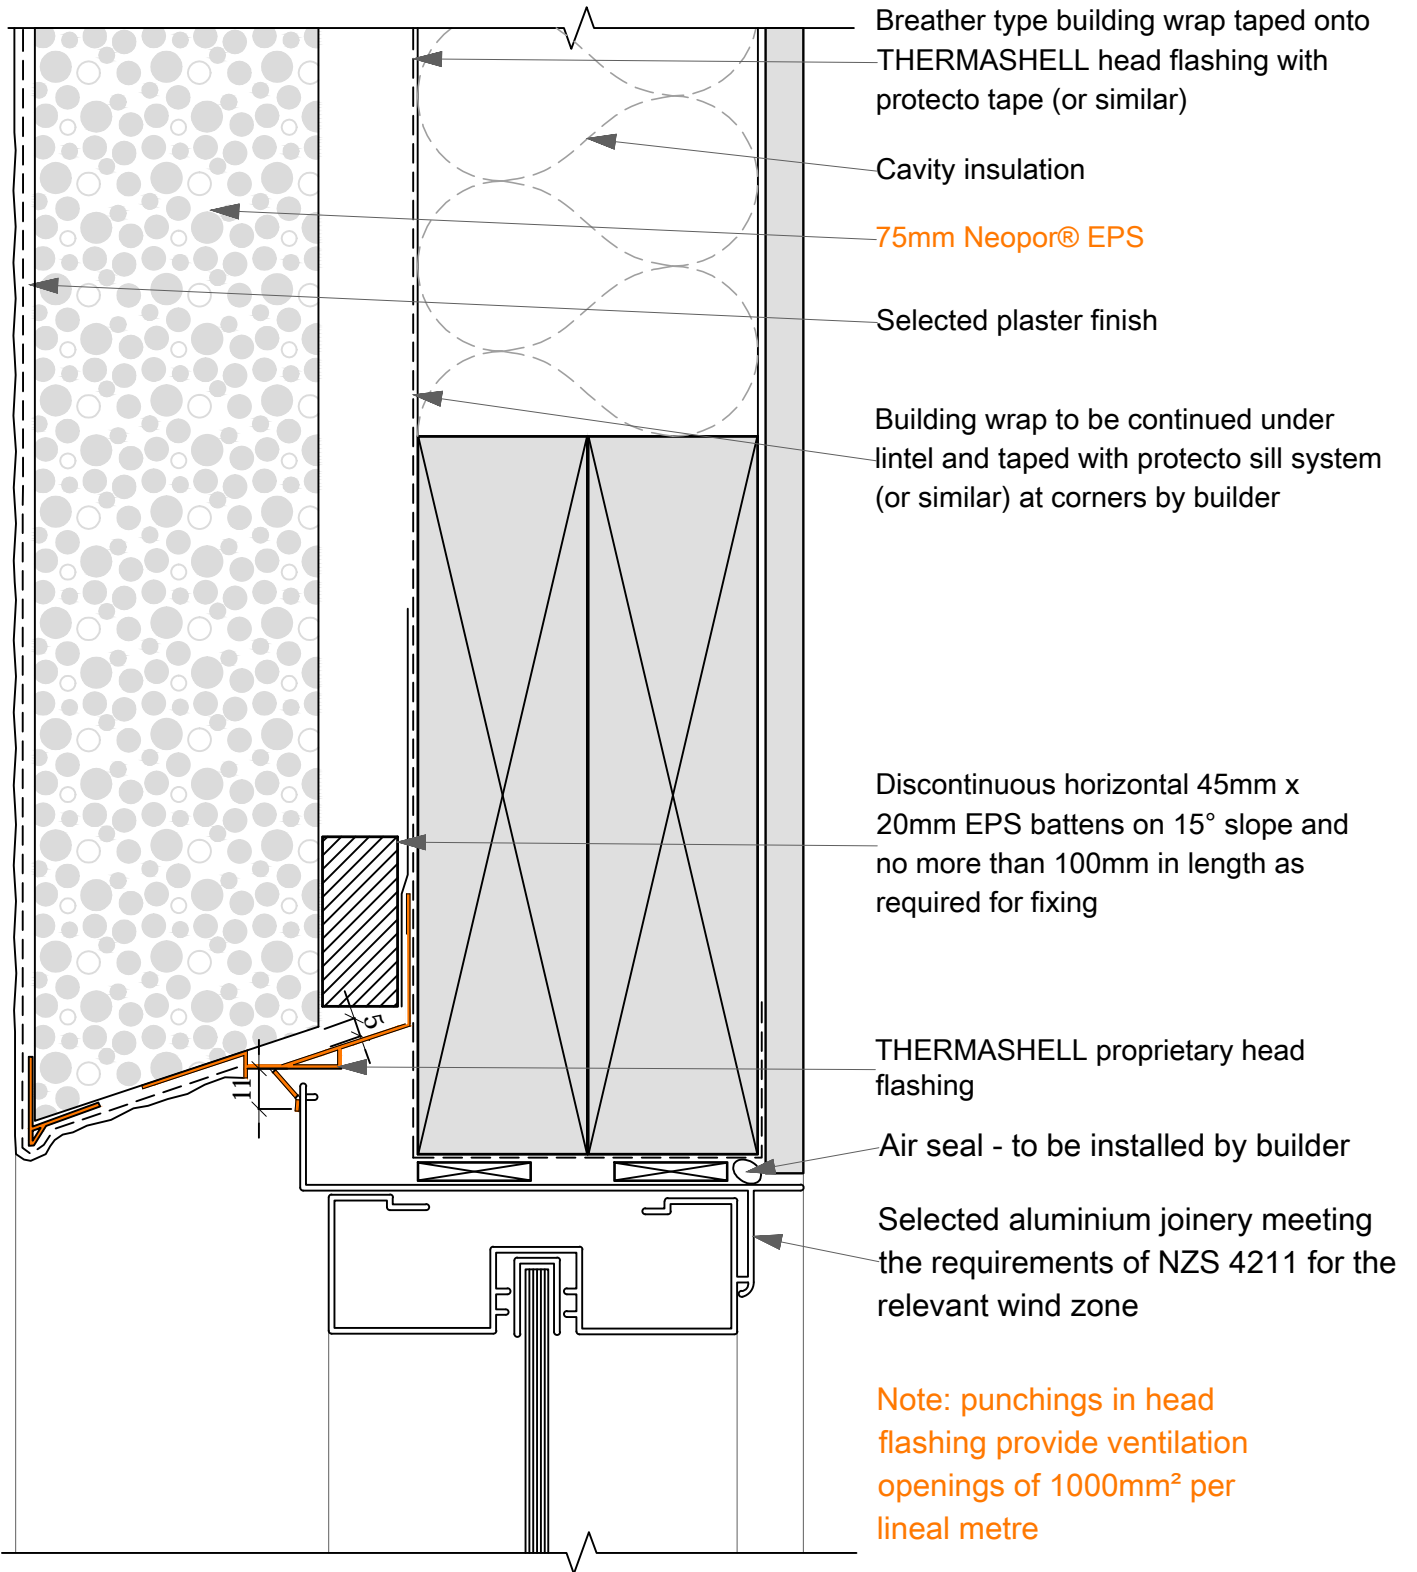

BRANZ Appraised
Appraisal No.510 [2013]

01B
SCALE: 1:2

Window Head: COMMERCIAL

THERMASHELL