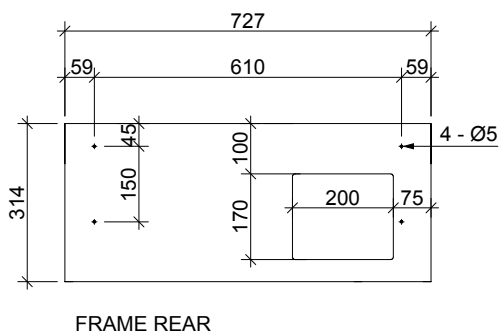

EI - STA - 750 BASIN

EI - STA - 750 CABINET

CABINET OVERALL

FRAME

DRAWER FRONT

FRAME REAR