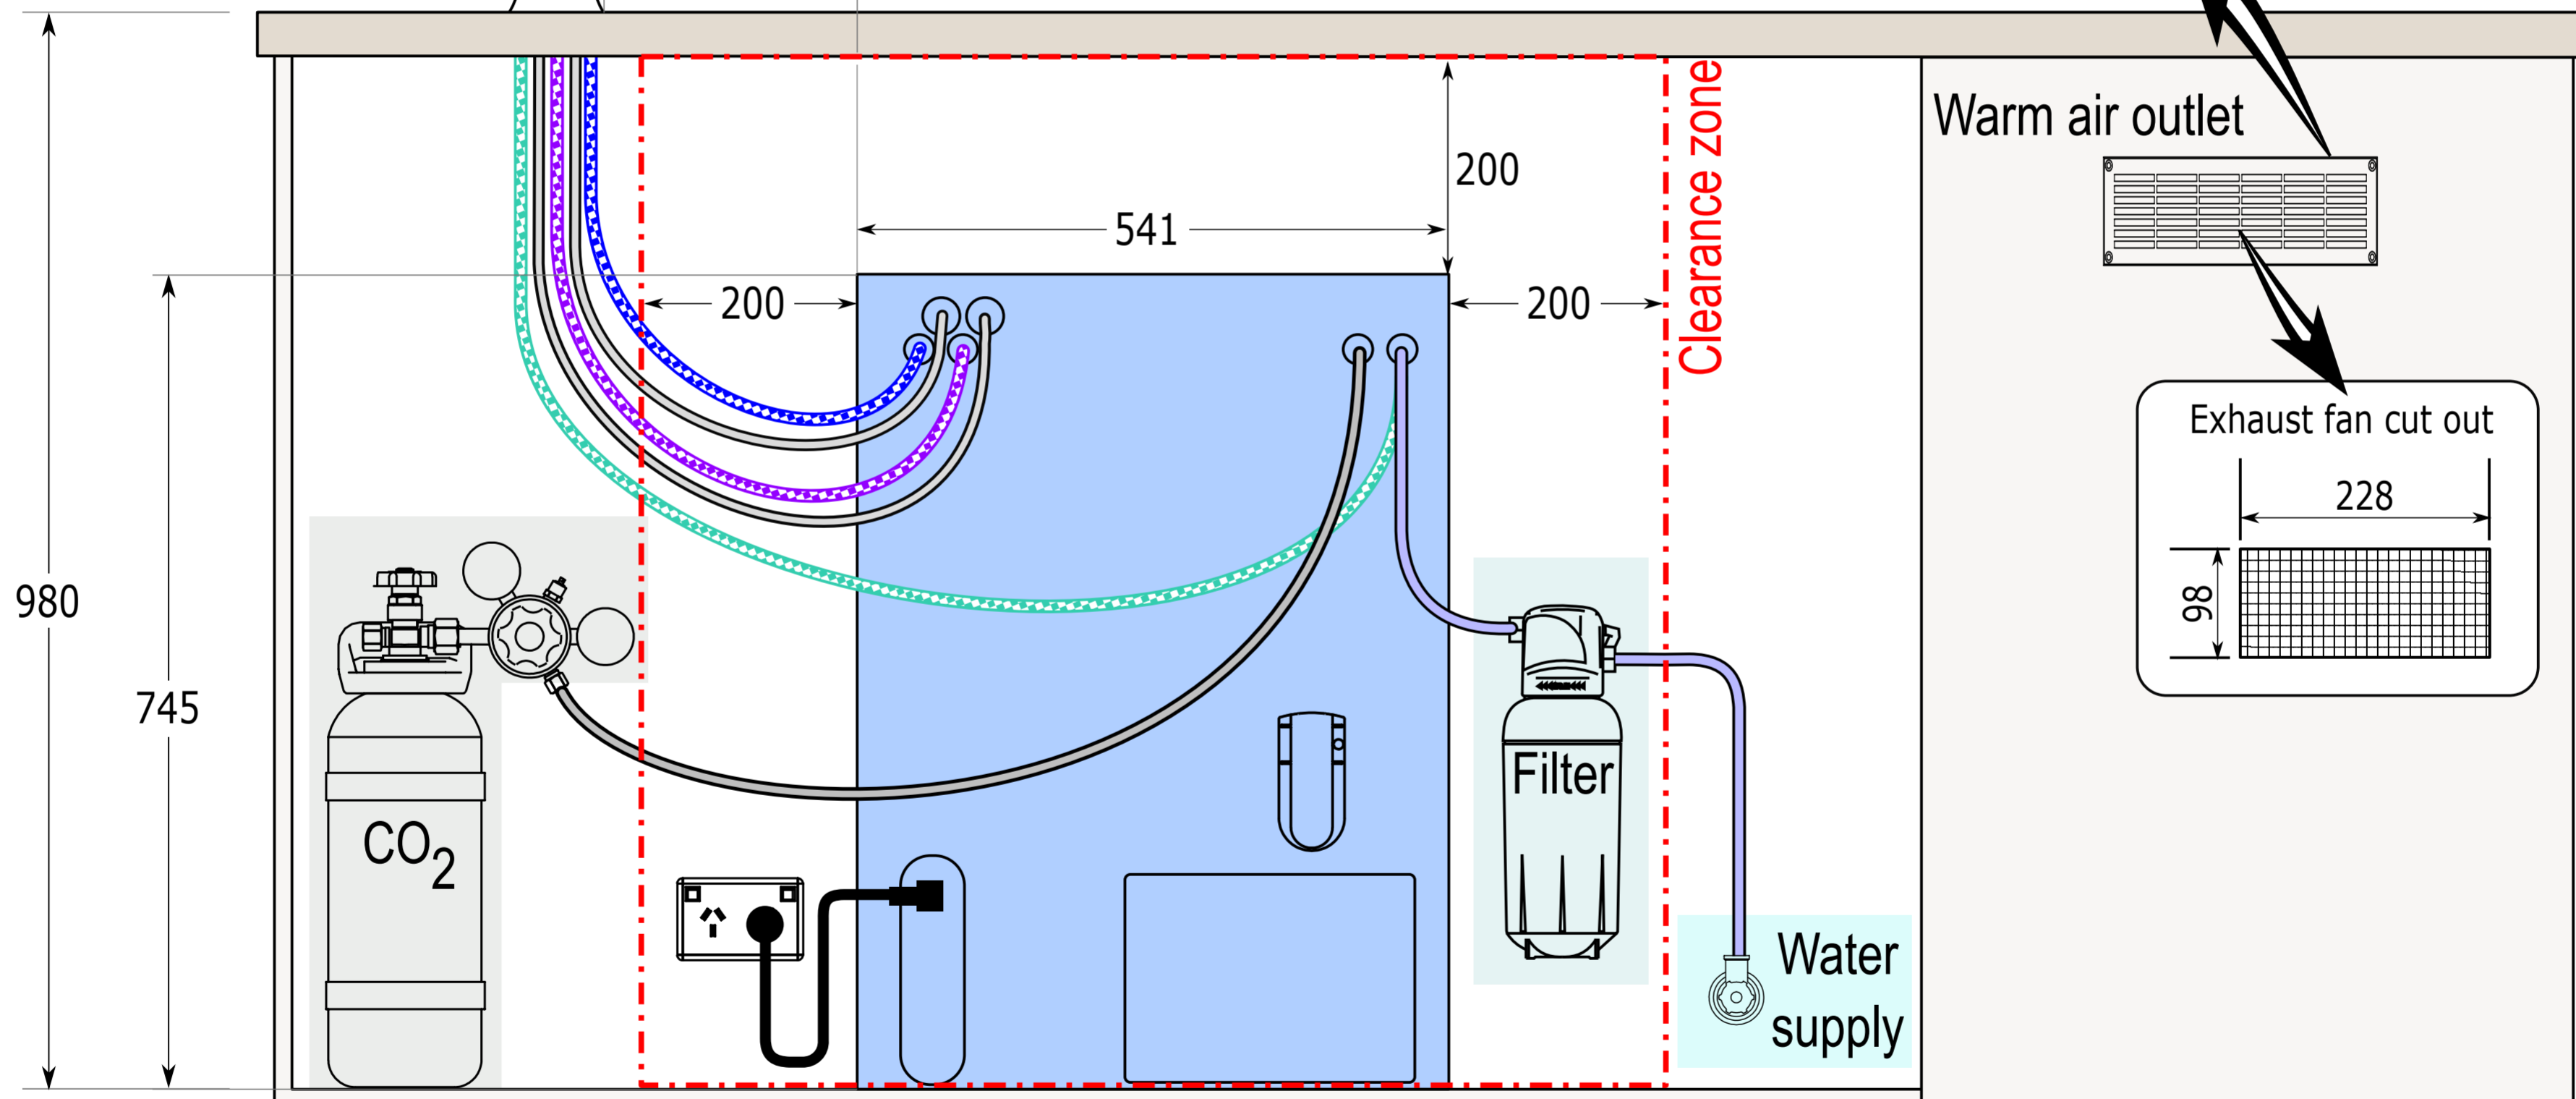

Do not install Font and Tap directly above chiller unit.
Minimum distance for Font and Tap from unit is 300mm

300

Dual exhaust fan kit 93159NZ

Fan plug

Digital Controller
Requires 1x
230V GPO

- Ambient water
- Sparkling water
- Chilled water
- Water/CO₂ supply
- Filter hoses

Zenith HydroChill HCS200NZ

Zenith Heaters Ltd
Free Call 0800 558 055
www.zenithwater.co.nz