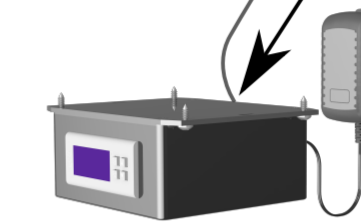

Do not install Font and Tap directly above chiller unit.  
Minimum distance for Font and Tap from unit is 300mm

300

### Dual exhaust fan kit 93159NZ

Fan plug

Digital Controller  
Requires 1x  
230V GPO

- Ambient water
- Sparkling water
- Chilled water
- Water/CO<sub>2</sub> supply
- Filter hoses