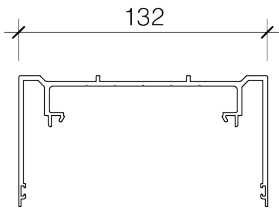

**PAS025**  
105 DF Head Track

**PAS026**  
105 DF Head Track Infill

**PAS027**  
105 DF Base U Channel

**PAS325**  
132 DF Head Track

**PAS326**  
132 DF Head Track Infill

**PAS327**  
132 DF Base U Channel

**POTTER ALUMINIUM SYSTEMS  
DF SERIES SUITE PROFILES**

**X.3.1**  
SHEET

1 : 5 @ A4  
SCALE

10/11/2014  
ISSUED DATE

0800 POTTER (0800 768 837) WWW.POTTERS.CO.NZ  
DETAILS SUBJECT TO CHANGE WITHOUT NOTICE