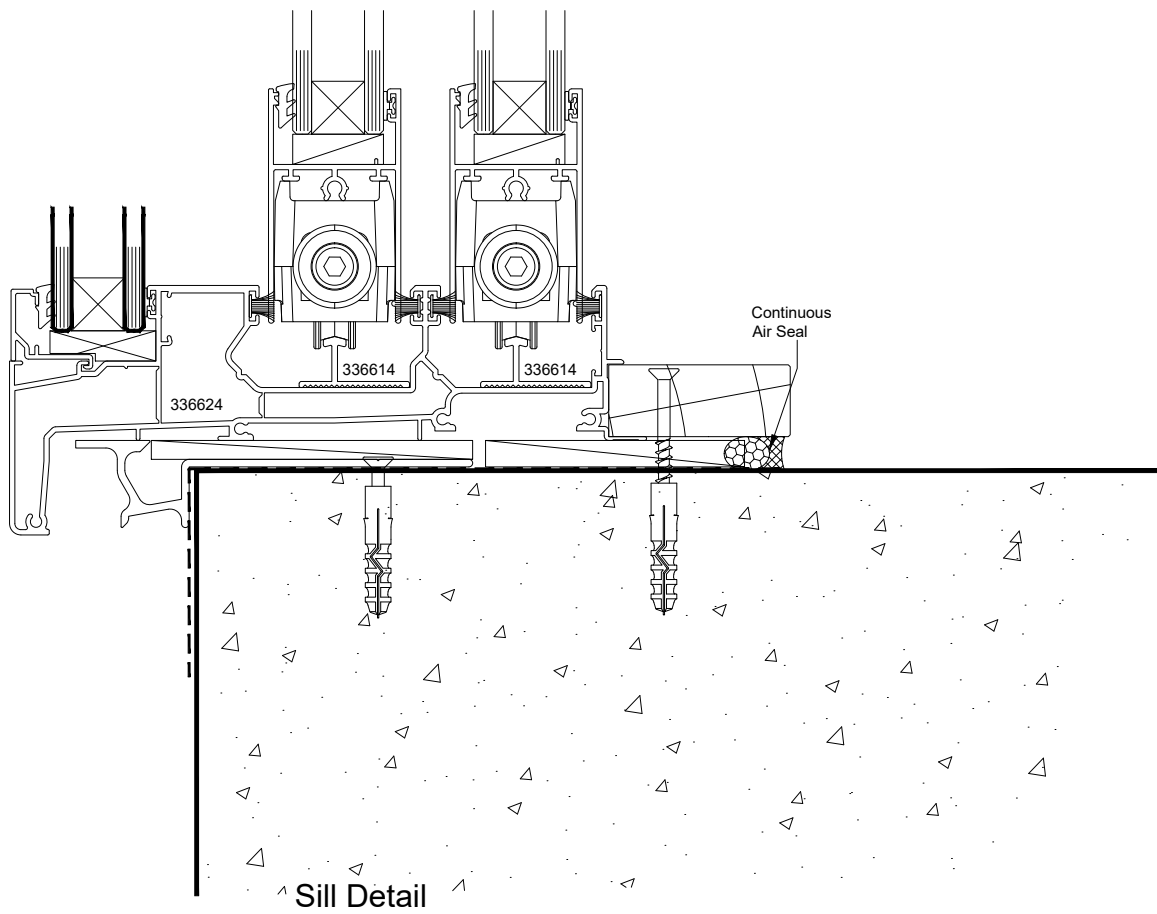

Pacific Architectural Suite (40mm platform)

Stacker Door - Cavity Fixed - Plywood Sheet - Sill
Chair Frame - -

QuickCode:A4DS6_CLS

0800 397 263

technical@altus.co.nz
www.designresource.co.nz

Disclaimer: This information is intended solely as a guide for use of Altus products. Before using you should ensure that the product is suitable for use in the specific application. Nothing in this information constitutes a statement of fitness for particular purpose and appropriate expert advice is to always be obtained. Altus makes no warranty regarding the use of this information with non-Altus products. This drawing is the property of Altus NZ Ltd.