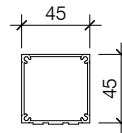

**SLHT64**  
64MM HEADTRACK

**SLFT64**  
64MM FLAT TRACK

**SLDT64**  
64MM DOUBLETRACK

**SLQT**  
64MM QUAD TRACK

**SLHT92**  
92MM HEADTRACK

**SLTM64**  
64MM TERMINATION CAP

**SLTM92**  
92MM TERMINATION CAP

**SLSK150**  
150MM SKIRTING

**SLSK**  
100MM SKIRTING

**SLSS**  
26MM SMALL SKIRTING

**SLUP**  
UNIVERSAL POST

**SLCP**  
UNIVERSAL POST

**SLET**  
EXTENDA TRACK

**SLDS**  
DOOR STOP

**SLGB**  
GLAZING BAR