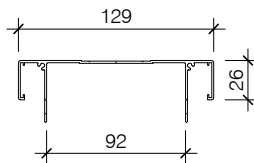

**SLHT64**  
64MM HEADTRACK

**SLFT64**  
64MM FLAT TRACK

**SLDT64**  
64MM DOUBLETRACK

**SLQT**  
64MM QUAD TRACK

**SLHT92**  
92MM HEADTRACK

**SLTM64**  
64MM TERMINATION CAP

**SLTM92**  
92MM TERMINATION CAP

**SLSK150**  
150MM SKIRTING

**SLSK**  
100MM SKIRTING

**SLSS**  
26MM SMALL SKIRTING

**SLUP**  
UNIVERSAL POST

**SLCP**  
UNIVERSAL POST

**SLET**  
EXTENDA TRACK

**SLDS**  
DOOR STOP

**SLGB**  
GLAZING BAR