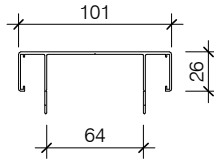

**SLHT64**  
64MM HEADTRACK

**SLFT64**  
64MM FLAT TRACK

**SLDT64**  
64MM DOUBLETRACK

**SLQT**  
64MM QUAD TRACK

**SLHT92**  
92MM HEADTRACK

**SLTM64**  
64MM TERMINATION CAP

**SLTM92**  
92MM TERMINATION CAP

**SLSK150**  
150MM SKIRTING

**SLSK**  
100MM SKIRTING

**SLSS**  
26MM SMALL SKIRTING

**SLUP**  
UNIVERSAL POST

**SLCP**  
UNIVERSAL POST

**SLET**  
EXTENDA TRACK

**SLDS**  
DOOR STOP

**SLGB**  
GLAZING BAR