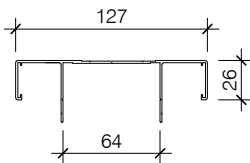

**SLHT64**  
64MM HEADTRACK

**SLFT64**  
64MM FLAT TRACK

**SLDT64**  
64MM DOUBLETRACK

**SLQT**  
64MM QUAD TRACK

**SLHT92**  
92MM HEADTRACK

**SLTM64**  
64MM TERMINATION CAP

**SLTM92**  
92MM TERMINATION CAP

**SLSK150**  
150MM SKIRTING

**SLSK**  
100MM SKIRTING

**SLSS**  
26MM SMALL SKIRTING

**SLUP**  
UNIVERSAL POST

**SLCP**  
UNIVERSAL POST

**SLET**  
EXTENDA TRACK

**SLDS**  
DOOR STOP

**SLGB**  
GLAZING BAR