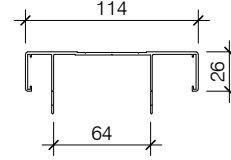

**SLHT64**  
64MM HEADTRACK

**SLFT64**  
64MM FLAT TRACK

**SLDT64**  
64MM DOUBLETRACK

**SLQT**  
64MM QUAD TRACK

**SLHT92**  
92MM HEADTRACK

**SLTM64**  
64MM TERMINATION CAP

**SLTM92**  
92MM TERMINATION CAP

**SLSK150**  
150MM SKIRTING

**SLSK**  
100MM SKIRTING

**SLSS**  
26MM SMALL SKIRTING

**SLUP**  
UNIVERSAL POST

**SLCP**  
UNIVERSAL POST

**SLET**  
EXTENDA TRACK

**SLDS**  
DOOR STOP

**SLGB**  
GLAZING BAR