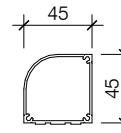

**SLHT64**  
64MM HEADTRACK

**SLFT64**  
64MM FLAT TRACK

**SLDT64**  
64MM DOUBLETRACK

**SLQT**  
64MM QUAD TRACK

**SLHT92**  
92MM HEADTRACK

**SLTM64**  
64MM TERMINATION CAP

**SLTM92**  
92MM TERMINATION CAP

**SLSK150**  
150MM SKIRTING

**SLSK**  
100MM SKIRTING

**SLSS**  
26MM SMALL SKIRTING

**SLUP**  
UNIVERSAL POST

**SLCP**  
UNIVERSAL POST

**SLET**  
EXTENDA TRACK

**SLDS**  
DOOR STOP

**SLGB**  
GLAZING BAR

**SLGC**  
GLAZING CAP

**SLBE**  
GLAZING BEAD

**POTTER ALUMINIUM SYSTEMS  
SOFTLINE STANDARD SUITE PROFILES**

**7.3.1**  
SHEET

1 : 5 @ A4  
SCALE

10/01/2011  
ISSUED DATE

0800 POTTER (0800 768 837) WWW.POTTERS.CO.NZ  
DETAILS SUBJECT TO CHANGE WITHOUT NOTICE