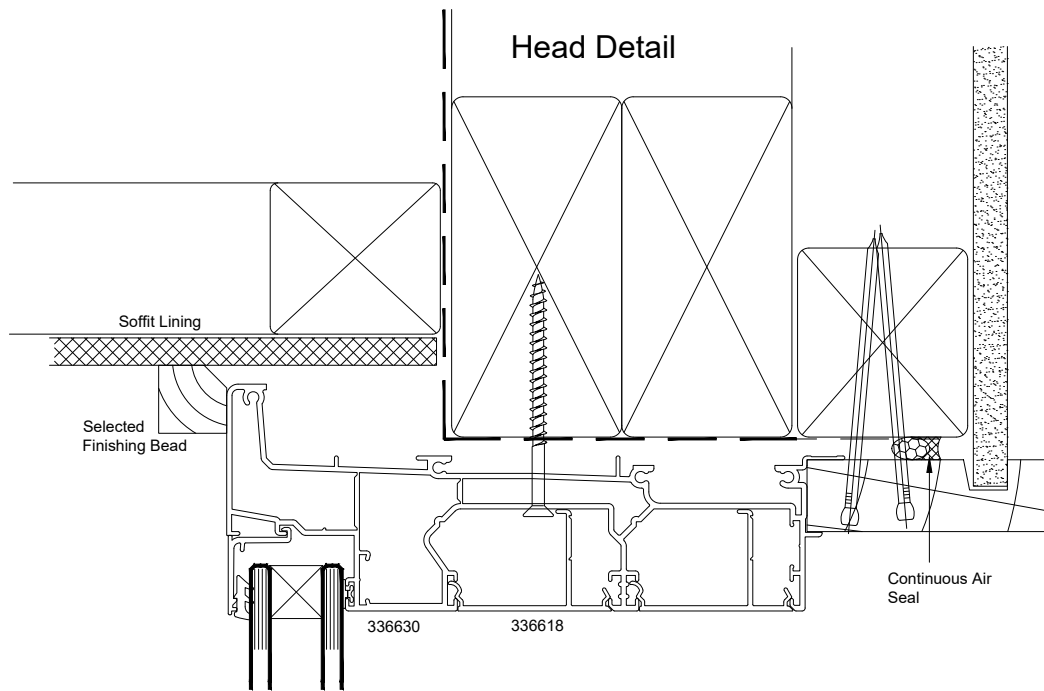

Pacific Residential Suite (35mm Platform)

Stacker Door - Cavity Fixed - Brick Veneer - Head
Flanged Frame - Soffit at Head - Fixed Overlite Head

QuickCode:A5DS6_CCH

0800 397 263

technical@altus.co.nz
www.designresource.co.nz