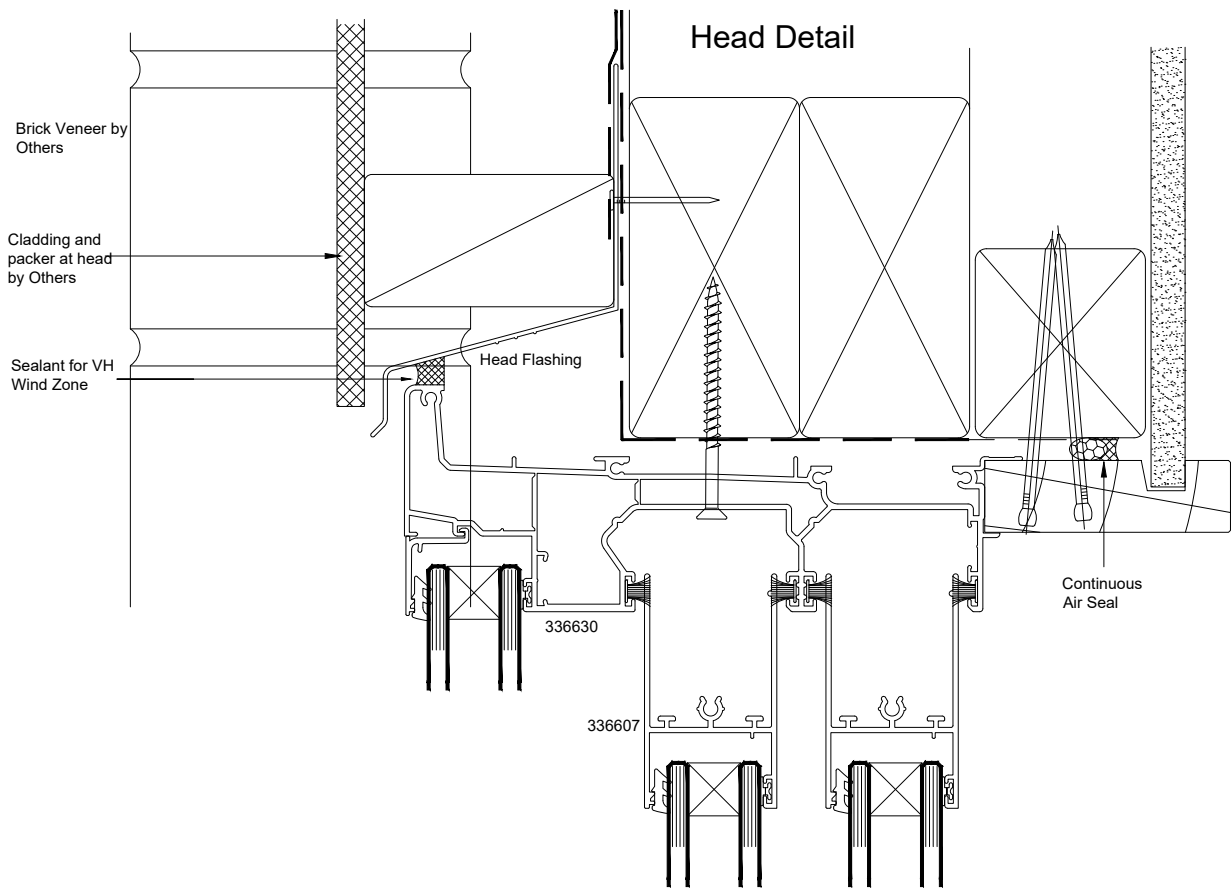

Pacific Residential Suite (35mm Platform)

Stacker Door - Cavity Fixed - Brick Veneer - Head
Flanged Frame - Light Cladding Above - Door Window Head

QuickCode:A5DS6_CCH

0800 397 263

technical@altus.co.nz
www.designresource.co.nz