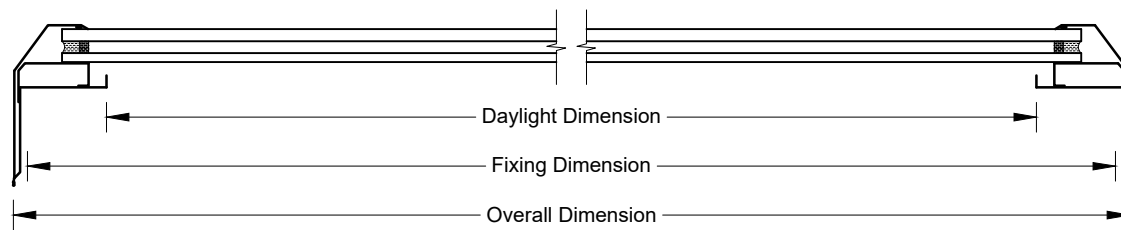

* Dimensions to be in accordance with NZBC Clause E2

Suitable for roof pitch 5° to 60°

Mega Roof Window (non-vent)			
Model No.	Daylight Dimension (mm)	Fixing Dimension (mm)	Overall Dimension (mm)
MRW1616	1535 x 1535	1635 x 1635	1660 x 1660
MRW2014	1890 x 1290	1990 x 1390	2015 x 1415
MRW2418	2275 x 1675	2375 x 1775	2400 x 1800
MRW3014	2890 x 1290	2990 x 1390	3015 x 1415

Not to scale, do not scale from drawing. All details are generic in nature and should be read in conjunction with the roofing manufacturers' standard penetration details.

ADLUX Industries Ltd. ©
 36 Olive Road, Penrose
 P.O. Box 13866, Auckland
 New Zealand.
 Ph: (09) 636 6866
 Fax: (09) 636 6846
 Email: sales@adlux.co.nz

MEGA ROOF WINDOW non-vent (Double Glazed)
MEMBRANE ROOFING
PITCH 5° TO 60°

DATE: 13/02/19

DWG No: MRW-MEM