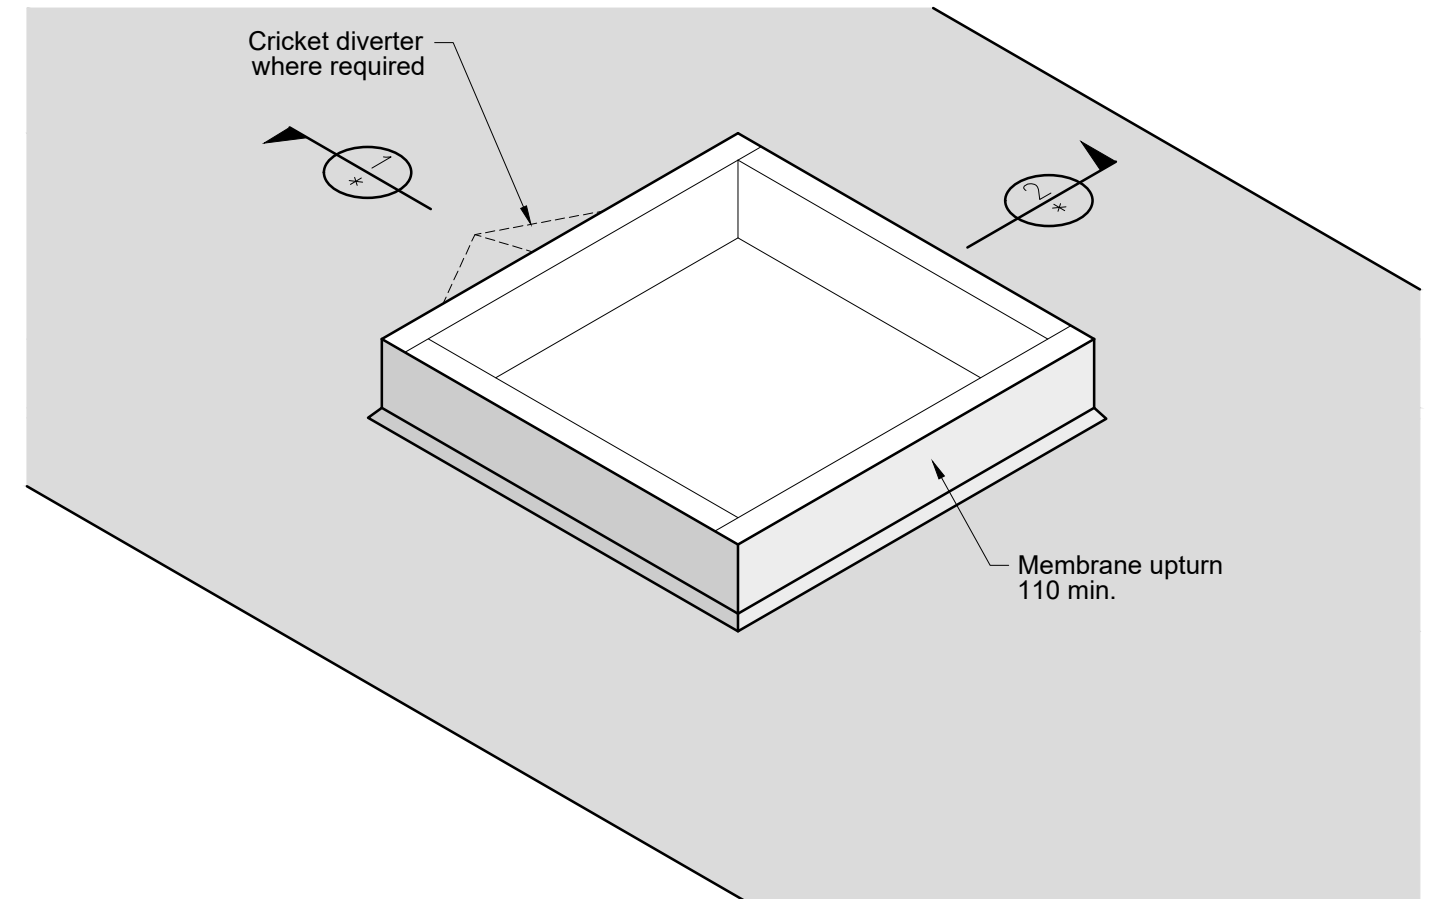

* Dimensions to be in accordance with NZBC Clause E2

Suitable for roof pitch 5° to 60°

Mega Roof Window (non-vent)			
Model No.	Daylight Dimension (mm)	Fixing Dimension (mm)	Overall Dimension (mm)
MRW1616	1535 x 1535	1635 x 1635	1660 x 1660
MRW2014	1890 x 1290	1990 x 1390	2015 x 1415
MRW2418	2275 x 1675	2375 x 1775	2400 x 1800
MRW3014	2890 x 1290	2990 x 1390	3015 x 1415

MEGA ROOF WINDOW non-vent (Double Glazed)
MEMBRANE ROOFING
PITCH 5° TO 60°

DATE: 13/02/19

DWG No: MRW-MEM