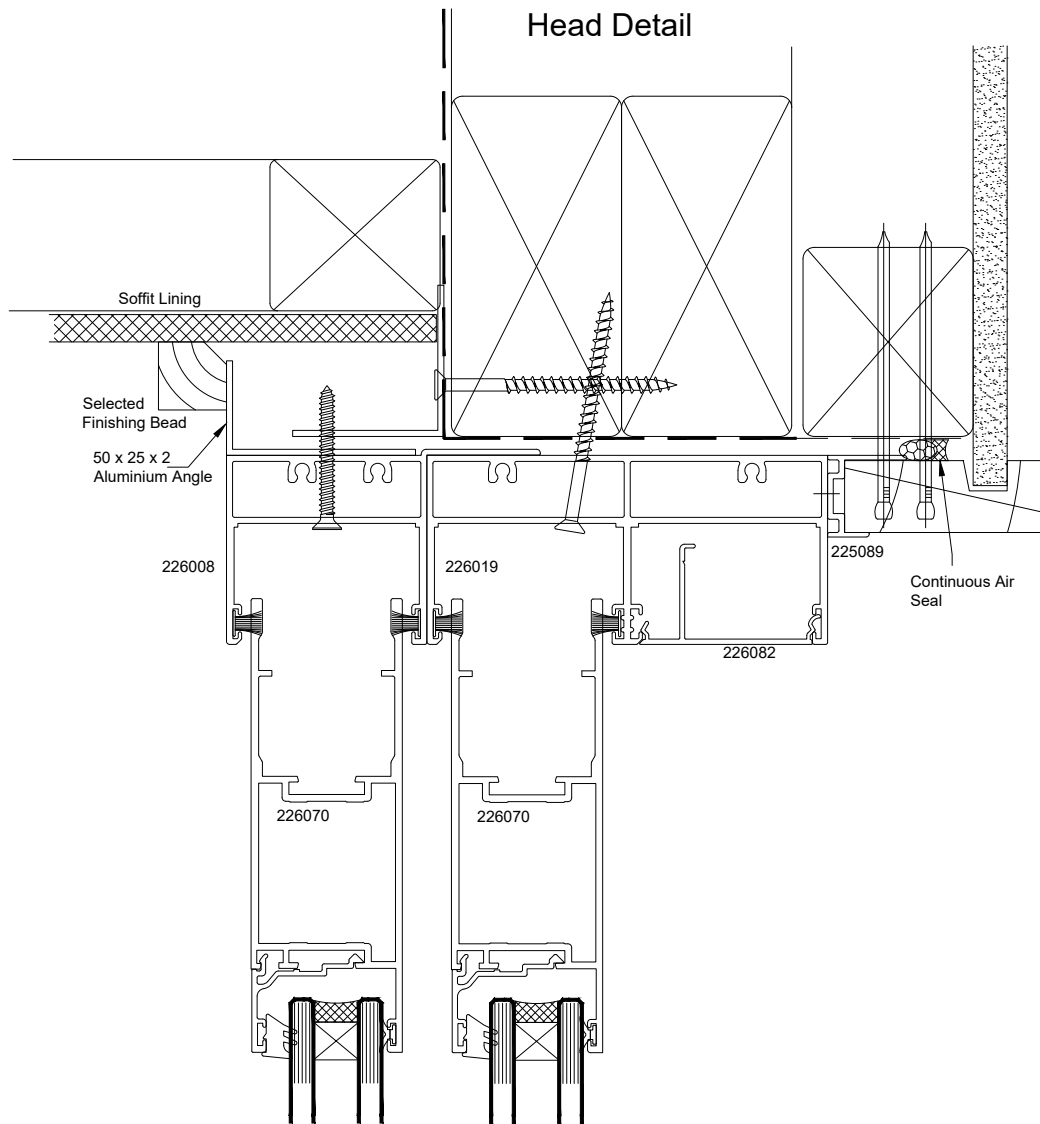

Atlantic High Performance Suite (48mm Platform)

Stacker Door - Cavity Fixed - Brick Veneer - Head
106 Frame - Soffit at Head - Door Window Head

QuickCode:A1DS6_CCH

0800 397 263

technical@altus.co.nz
www.designresource.co.nz