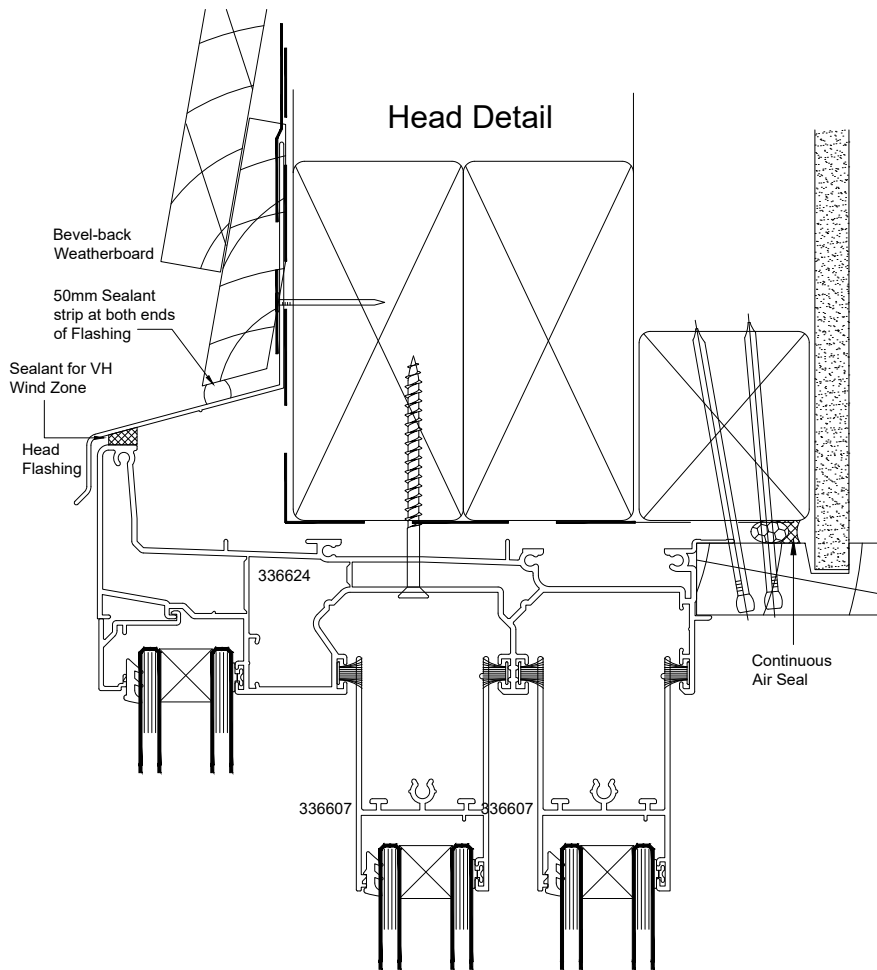

Pacific Architectural Suite (40mm platform)

Stacker Door - Direct Fixed - Bevel Back Weatherboards - Head
Chair Frame - - Fixed Overlite Head

QuickCode:A4DS6_DBH

0800 397 263

technical@altus.co.nz

www.designresource.co.nz