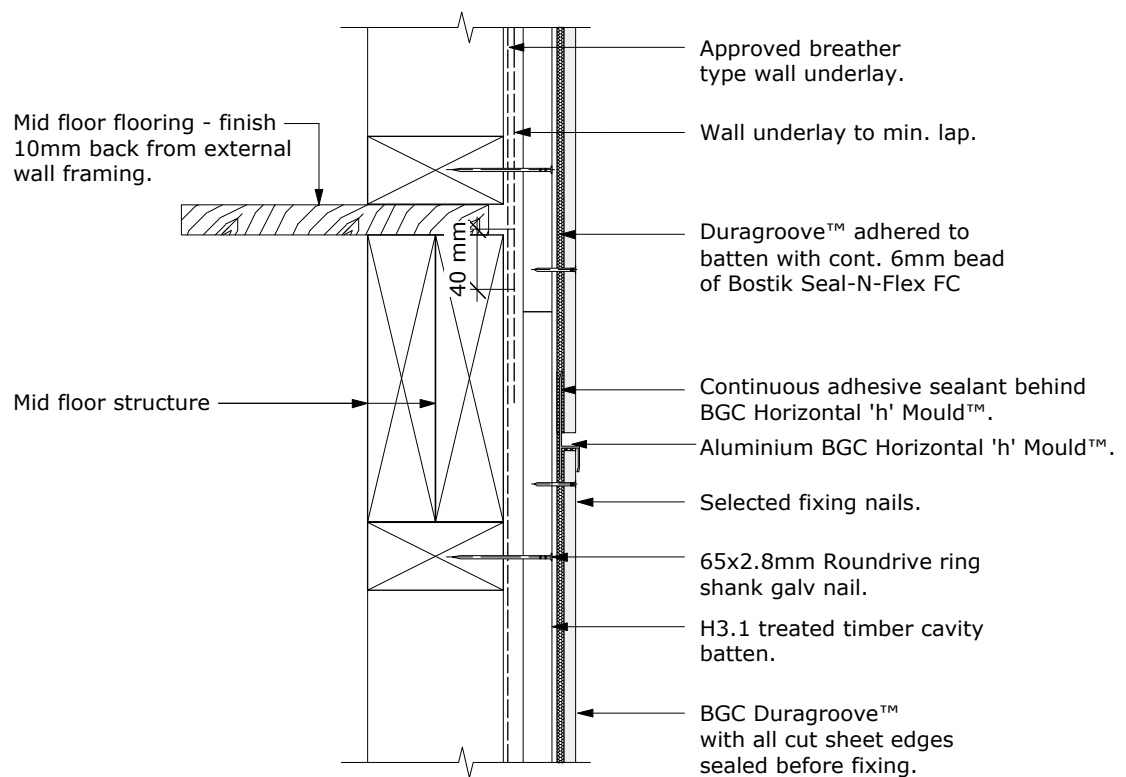

Cavity Batten Note:

Refer to cavity batten layout for batten sizes, types, spacings & fixings.

PROFILE **BGC Duragroove™**DATE **Nov 2011**DETAIL **Horizontal Joint on Cavity Detail**SCALE **1:5 @ A4**DETAIL NO. **D 24**