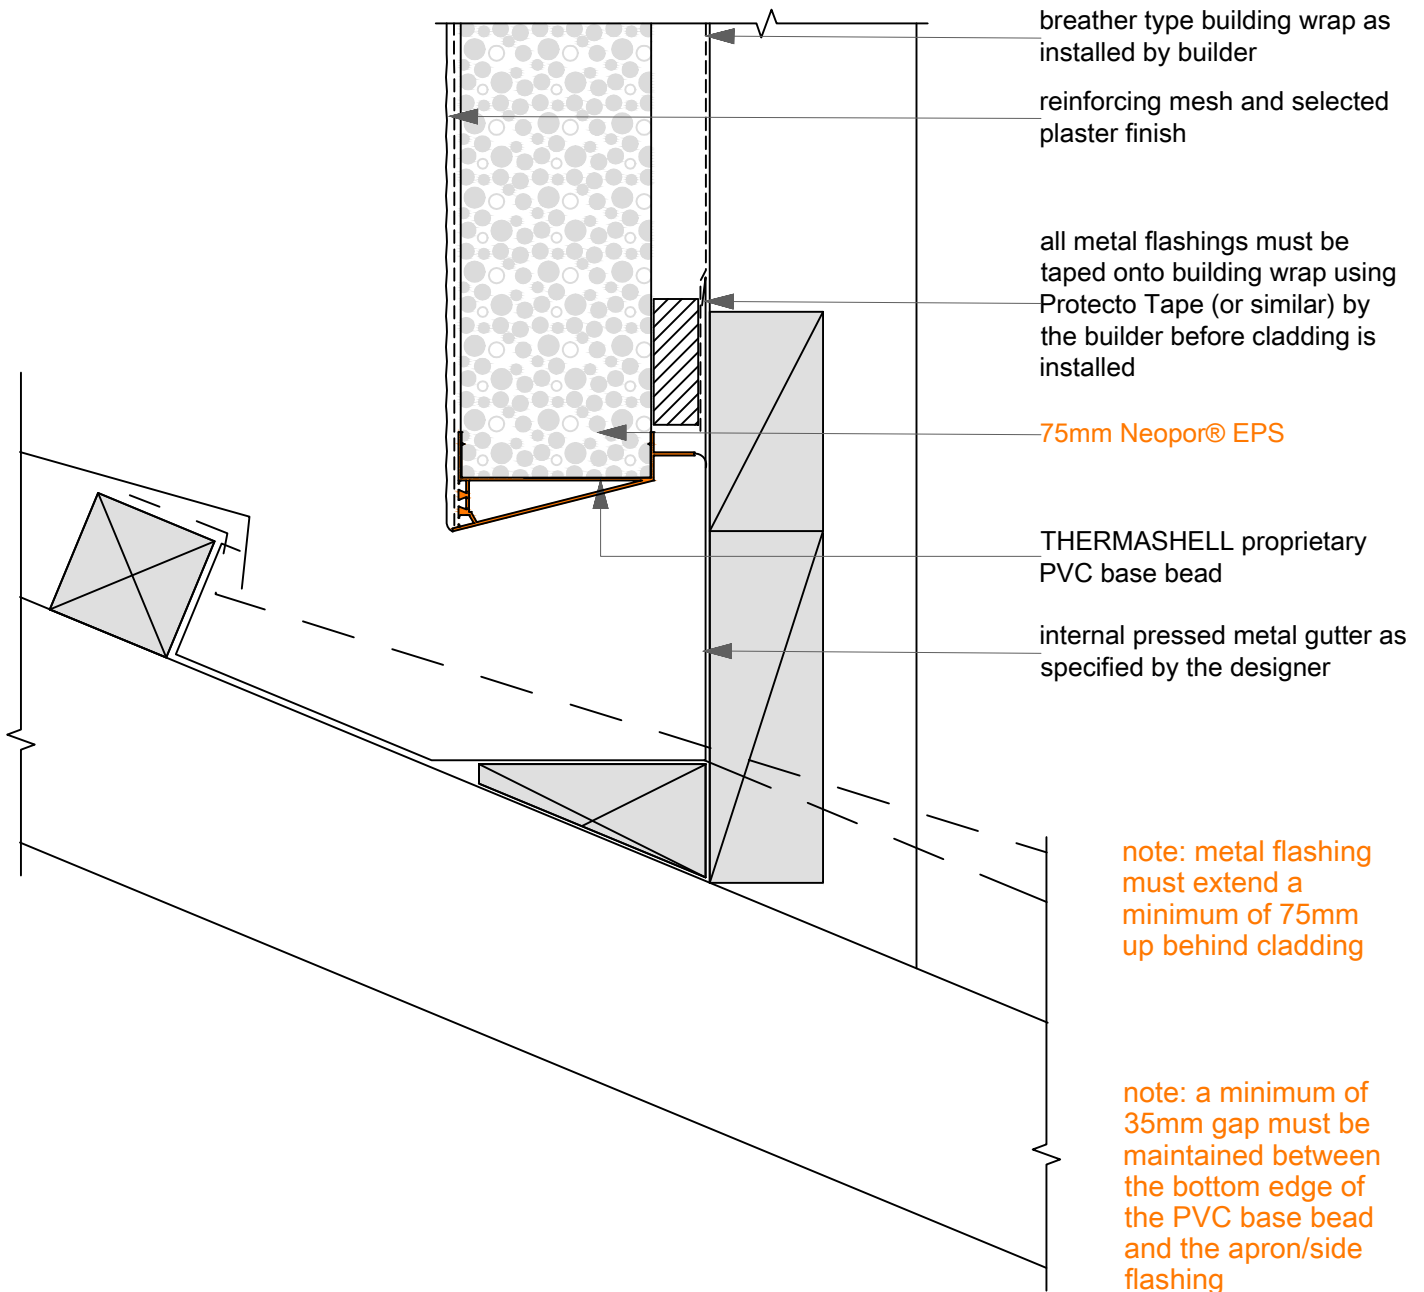

BRANZ Appraised
Appraisal No.510 [2013]

10A

Roof / Wall: HIDDEN GUTTER

SCALE: 1:3

THERMASHELL