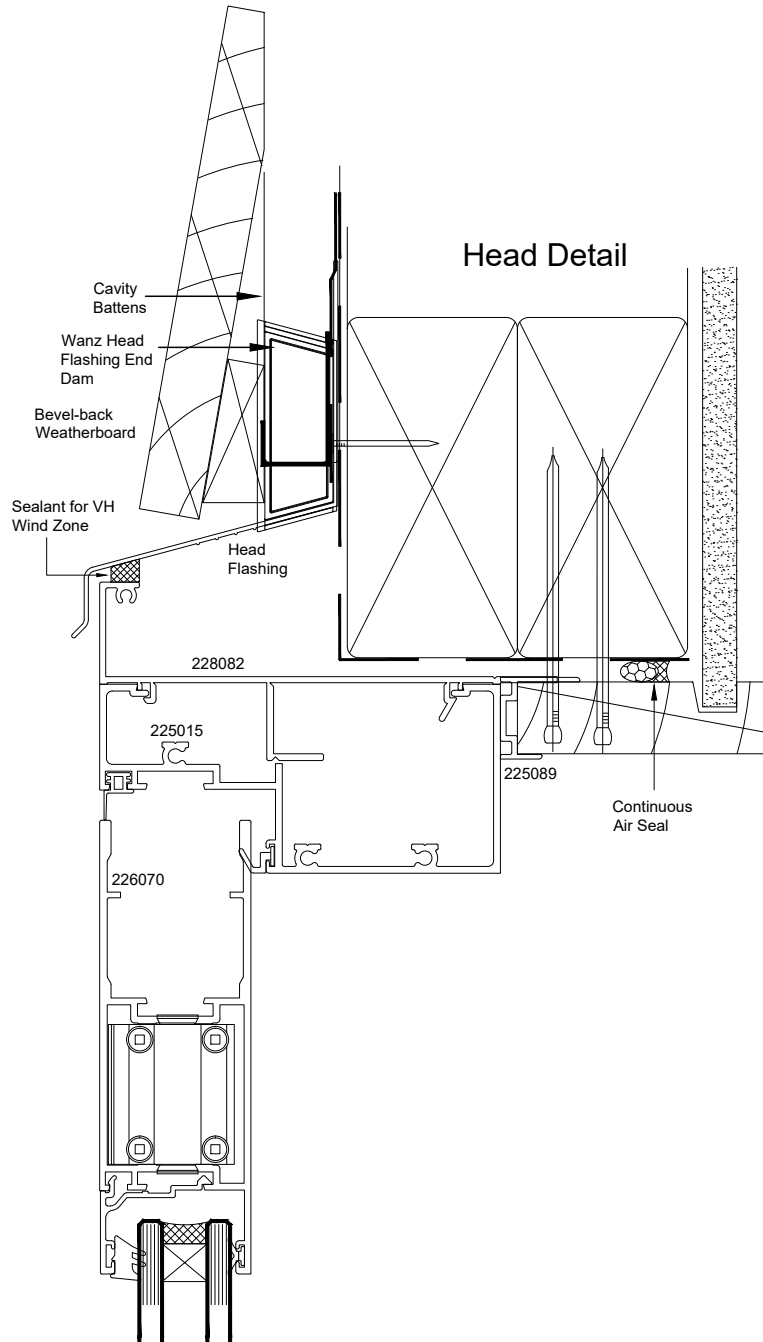

# Atlantic High Performance Suite (48mm Platform)

Hinged Door - Cavity Fixed - Bevel Back Weatherboards - Head  
106 Frame - Standard - Door Window Head

QuickCode:A1DF4\_CBH

0800 397 263

technical@altus.co.nz  
www.designresource.co.nz