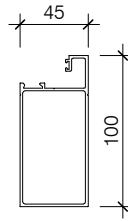

**PAS004**  
45 GLAZING  
MULLION/SILL

**PAS004/GP**  
45 GLAZING/75MM  
CORNER POST

**PAS004/100GP**  
45 GLAZING/100MM  
CORNER POST

**PAS005**  
45 GLAZING BEAD

**PAS006**  
45 FRAME COVER

**PAS007**  
45 DOORJAMB SUITS  
DOORS TO 40MM  
THICK

**PAS008**  
45 DOORJAMB SUITS  
DOORS TO 50MM  
THICK

**PAS009**  
100MM SKIRTING

**PAS009/B**  
150MM SKIRTING

**PAS009/35**  
35mm CLIP ON  
SKIRTING

**PAS010/R**  
64mm CAPPING  
HEAD/FRAME

**PAS012**  
25 EXTENDER TRACK

1 : 5 @ A4  
SCALE

10/01/2011  
ISSUED DATE

0800 POTTER (0800 768 837) WWW.POTTERS.CO.NZ  
DETAILS SUBJECT TO CHANGE WITHOUT NOTICE