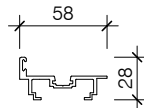

**PAS004**  
45 GLAZING  
MULLION/SILL

**PAS004/GP**  
45 GLAZING/75MM  
CORNER POST

**PAS004/100GP**  
45 GLAZING/100MM  
CORNER POST

**PAS005**  
45 GLAZING BEAD

**PAS006**  
45 FRAME COVER

**PAS007**  
45 DOORJAMB SUITS  
DOORS TO 40MM  
THICK

**PAS008**  
45 DOORJAMB SUITS  
DOORS TO 50MM  
THICK

**PAS009**  
100MM SKIRTING

**PAS009/B**  
150MM SKIRTING

**PAS009/35**  
35mm CLIP ON  
SKIRTING

**PAS010/R**  
64mm CAPPING  
HEAD/FRAME

**PAS012**  
25 EXTENDER TRACK