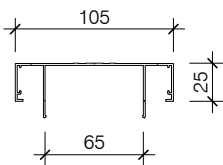

**PAS008**  
45 DOORJAMB SUITS  
DOORS TO 50MM  
THICK

**PAS009**  
100MM SKIRTING

**PAS009/B**  
150MM SKIRTING

**PAS009/35**  
35mm CLIP ON  
SKIRTING

**PAS010/R**  
64mm CAPPING  
HEAD/FRAME

**PAS012**  
25 EXTENDER TRACK

1 : 5 @ A4  
SCALE

10/01/2011  
ISSUED DATE

0800 POTTER (0800 768 837) WWW.POTTERS.CO.NZ  
DETAILS SUBJECT TO CHANGE WITHOUT NOTICE