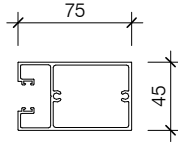

**PAS004**  
45 GLAZING  
MULLION/SILL

**PAS004/GP**  
45 GLAZING/75MM  
CORNER POST

**PAS004/100GP**  
45 GLAZING/100MM  
CORNER POST

**PAS005**  
45 GLAZING BEAD

**PAS006**  
45 FRAME COVER

**PAS007**  
45 DOORJAMB SUITS  
DOORS TO 40MM  
THICK

**PAS008**  
45 DOORJAMB SUITS  
DOORS TO 50MM  
THICK

**PAS009**  
100MM SKIRTING

**PAS009/B**  
150MM SKIRTING

**PAS009/35**  
35mm CLIP ON  
SKIRTING

**PAS010/R**  
64mm CAPPING  
HEAD/FRAME

**PAS012**  
25 EXTENDER TRACK