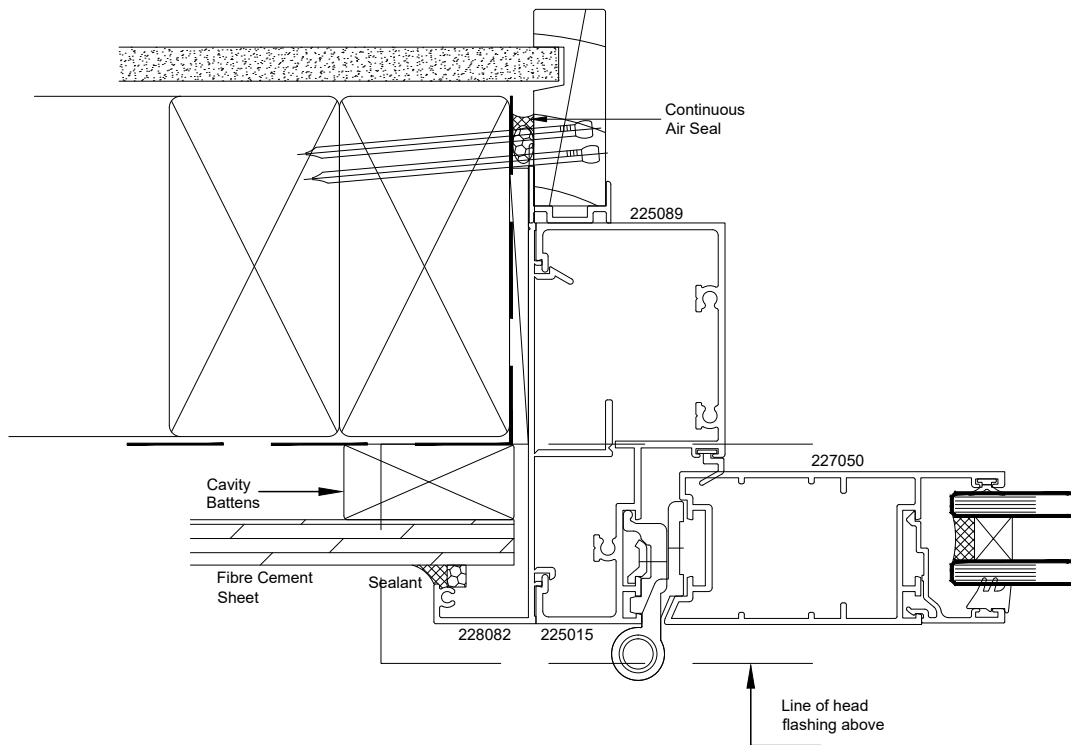

Atlantic High Performance Suite (48mm Platform)

Hinged Door - Cavity Fixed - Plywood Sheet - Jamb
106 Frame - -

QuickCode:A1DF4_CLJ

Jamb Detail

Fletcher Aluminium
Atlantic Suite

0800 397 263

technical@altus.co.nz
www.designresource.co.nz