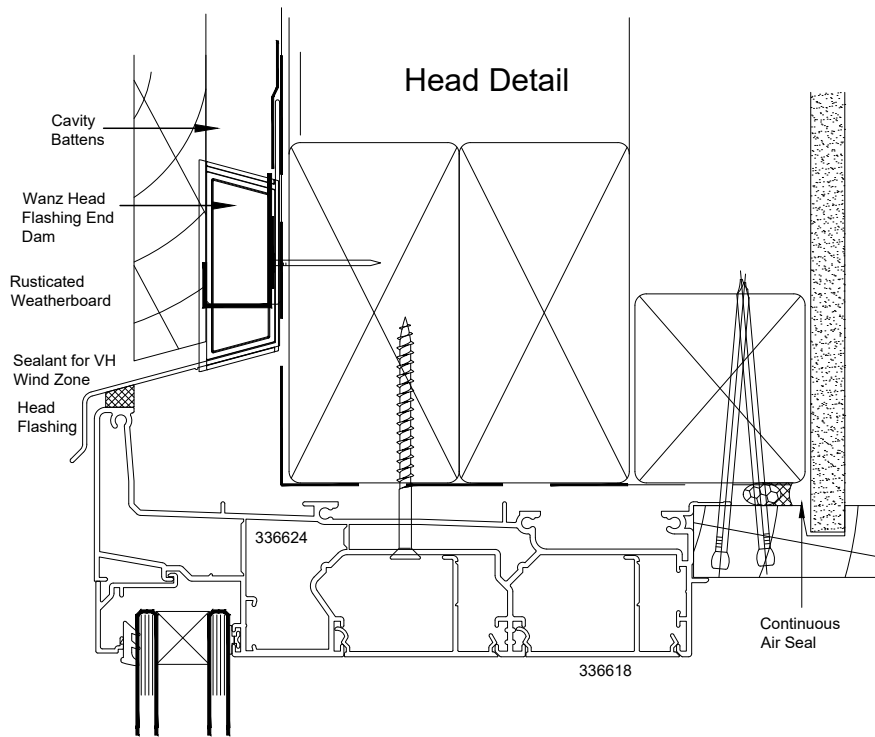

Pacific Architectural Suite (40mm platform)

Stacker Door - Cavity Fixed - Rusticated Weatherboards - Head
Flanged Frame - - Door Window Head

QuickCode:A4DS6_CMH

0800 397 263

technical@altus.co.nz
www.designresource.co.nz