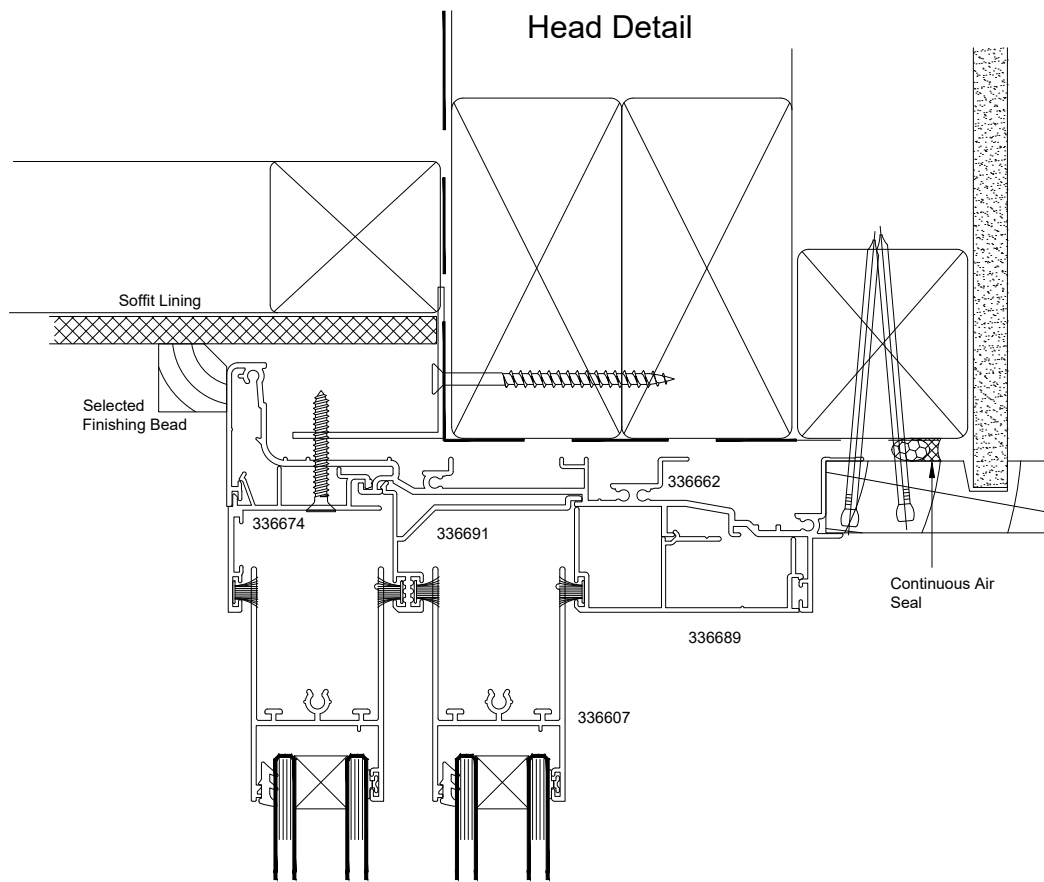

Pacific Architectural Suite (40mm platform)

Eurostacker Bottom Rolling - Cavity Fixed - Brick Veneer - Head
Chair Frame - Soffit at Head - Door Window Head

QuickCode:A4DS3_CCH

0800 397 263

technical@altus.co.nz
www.designresource.co.nz