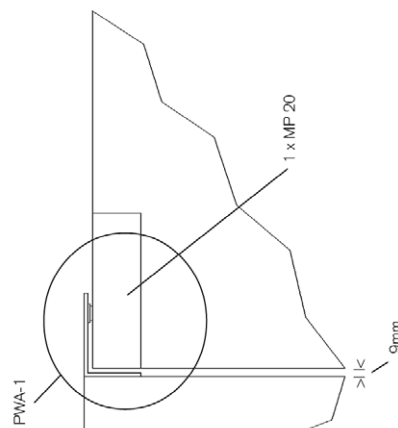

FRAMELESS BALUSTRADE SYSTEMS

Pool Gate Latch and Pivot Applications

PGL-90 Glass to Glass Lock

PGLP Glass to Post Lock

PGA-2 Glass to Glass Pivot

PGA-1 & PGL Glass to Glass Pivot and Lock

PWA Glass to Wall Pivot

PWA Glass to Post Pivot