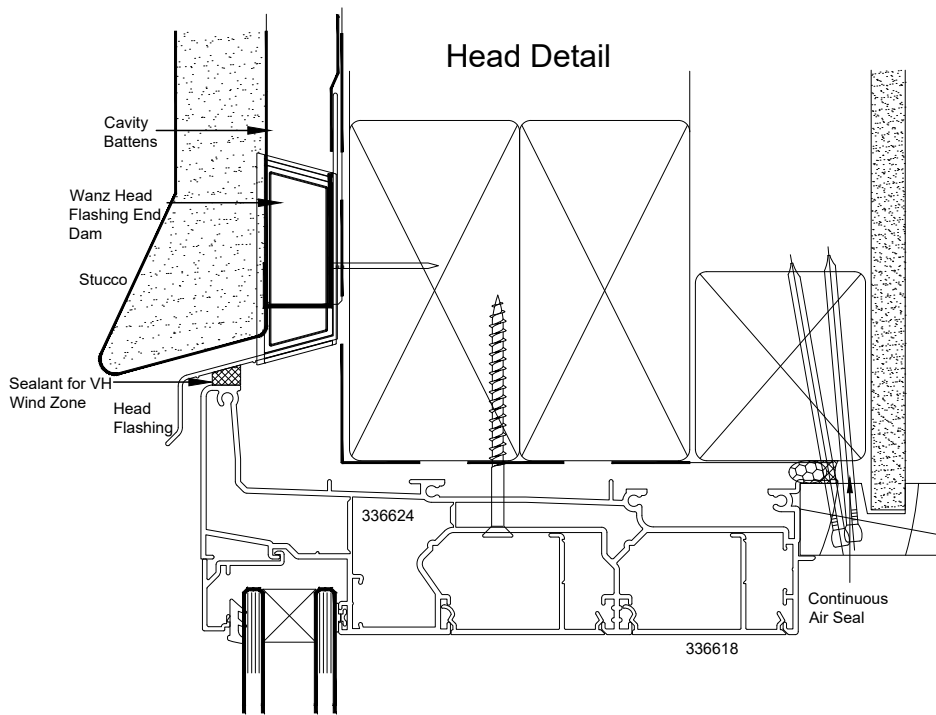

Pacific Architectural Suite (40mm platform)

Stacker Door - Cavity Fixed - Stucco Recessed Window - Head
159 Frame - -

QuickCode:A4DS6_COH

0800 397 263

technical@altus.co.nz
www.designresource.co.nz

Disclaimer: This information is intended solely as a guide for use of Altus products. Before using you should ensure that the product is suitable for use in the specific application. Nothing in this information constitutes a statement of fitness for particular purpose and appropriate expert advice is to always be obtained. Altus makes no warranty regarding the use of this information with non-Altus products. This drawing is the property of Altus NZ Ltd.