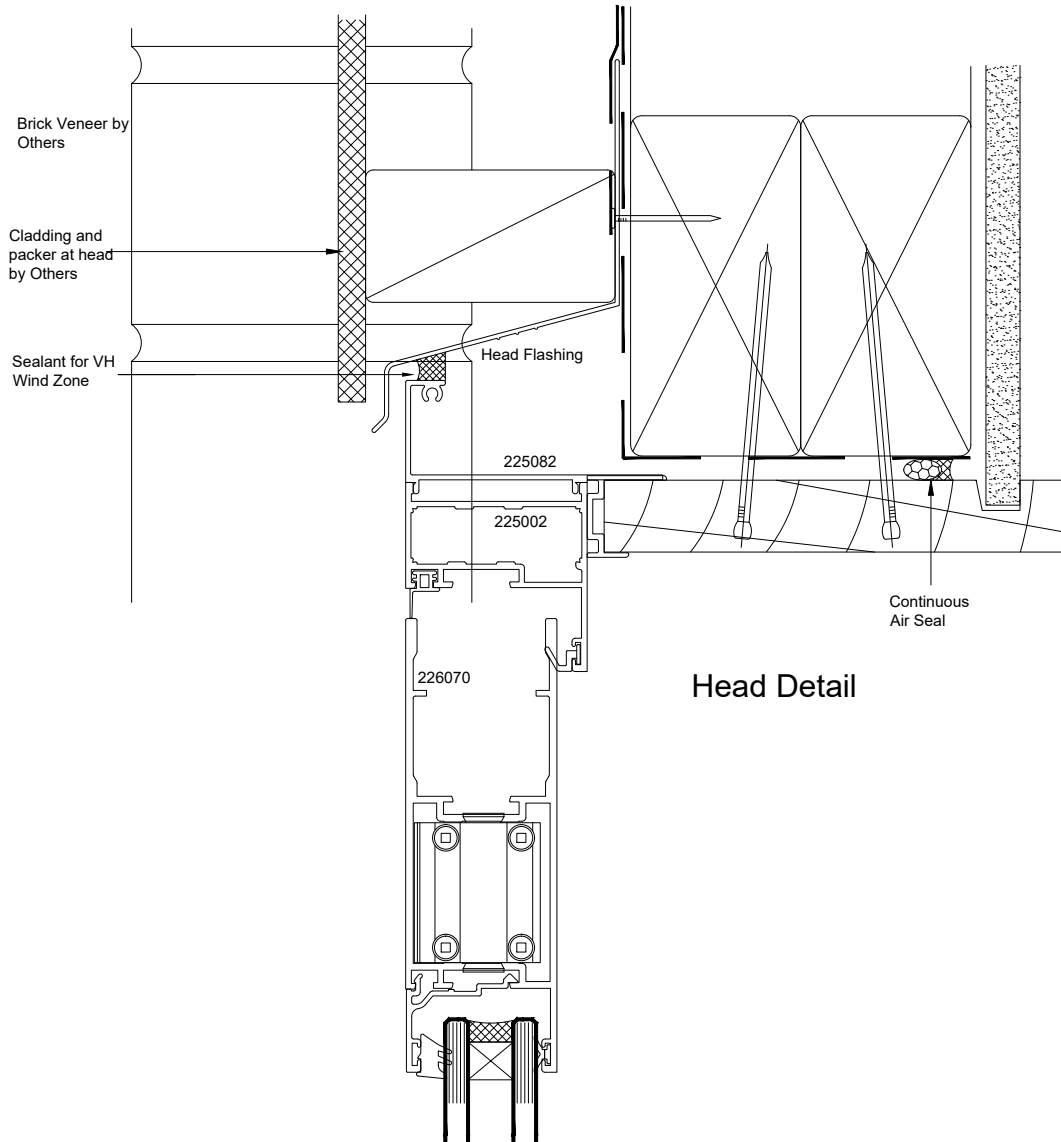

# Atlantic High Performance Suite (48mm Platform)

Hinged Door - Cavity Fixed - Brick Veneer - Head  
Chair Frame - Light Cladding Above - Door Window Head

QuickCode:A1DF4\_CCH

Head Detail

0800 397 263

technical@altus.co.nz  
www.designresource.co.nz