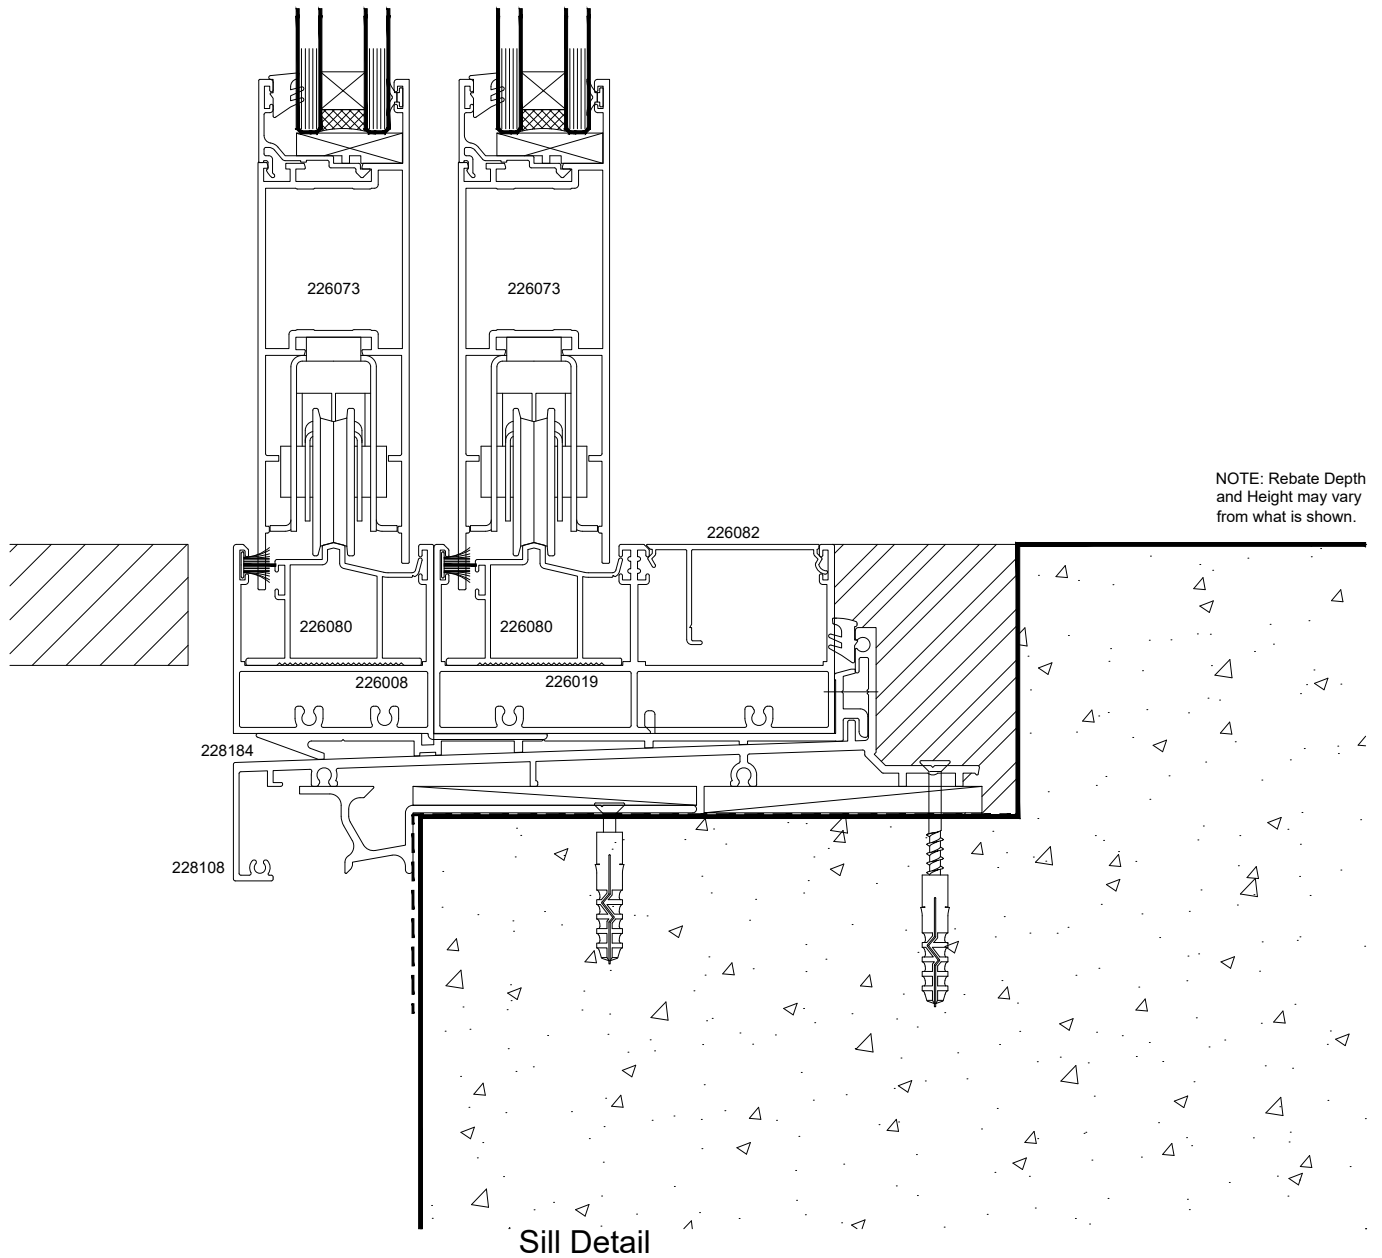

# Atlantic High Performance Suite (48mm Platform)

Stacker Door - Cavity Fixed - Plywood Sheet - LevelStep  
106 Frame - -

QuickCode:A1DS6\_CLU

NOTE: Rebate Depth and Height may vary from what is shown.

Sill Detail