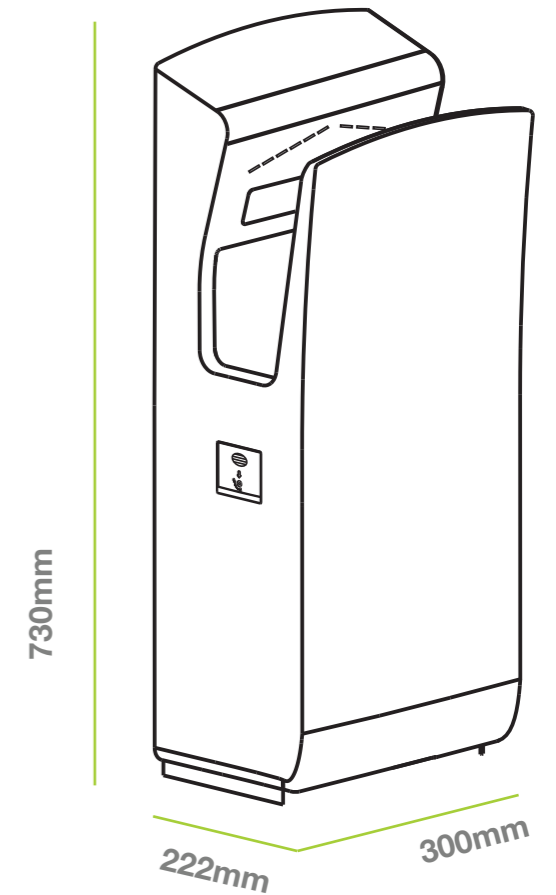

HAND DRYER

Side Draft

High Quality
STAINLESS STEEL

Auto
SENSING

1650 W
POWER RATING

342 km/hr
WIND SPEED

FAN5655 - SILVER

Dimensions: