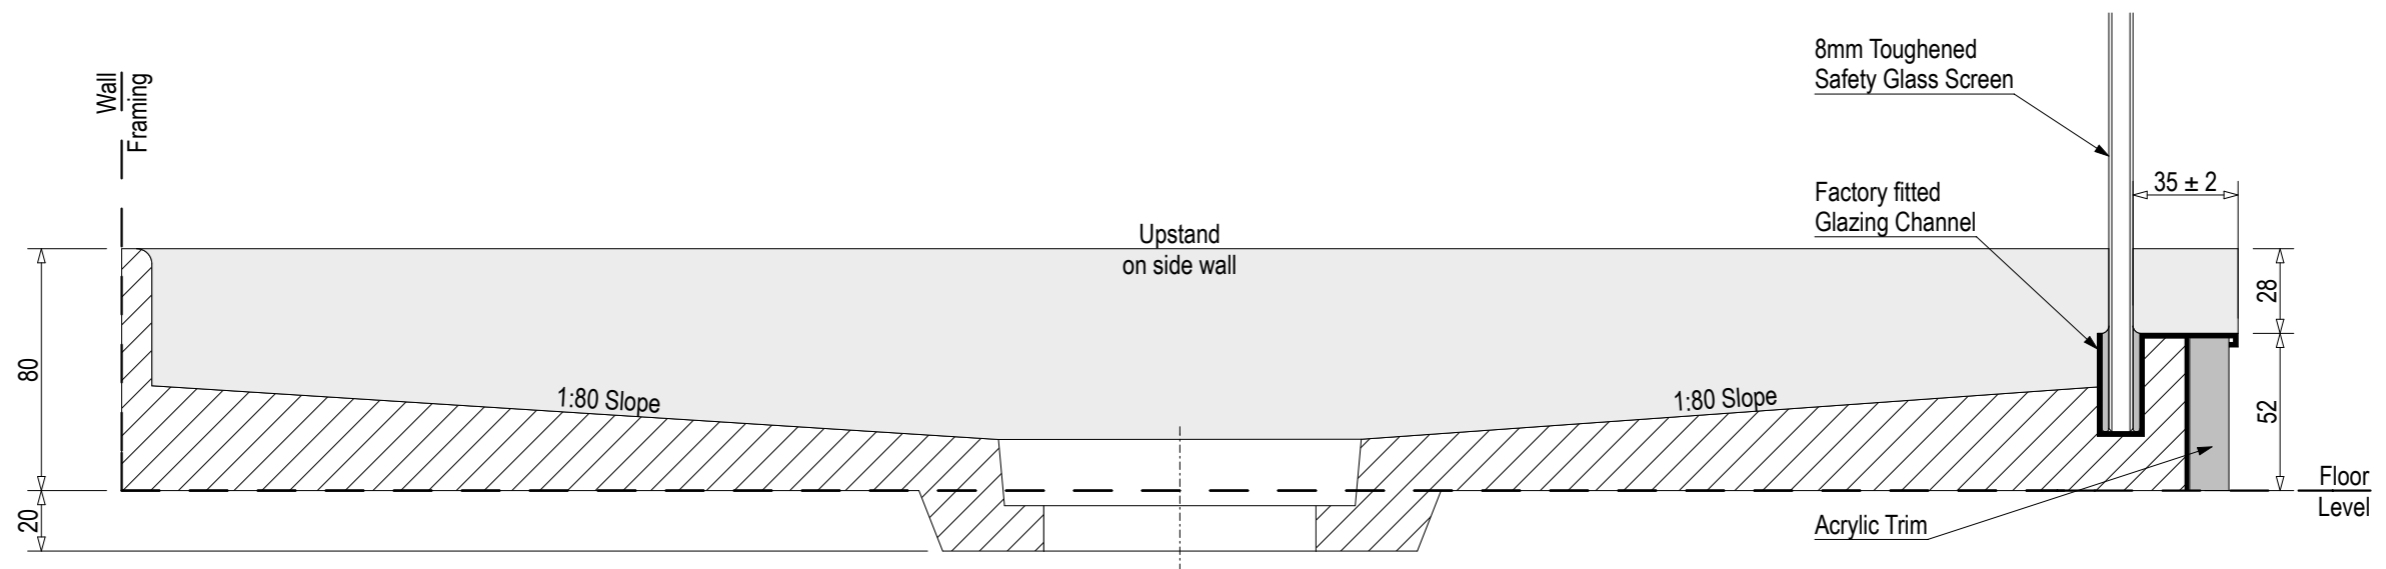

SKU: QU-MUS

Note: Verify exact shower base dimensions on site

Screen Options:

For more product information go to:

[www.atlantis.co.nz/shop/products-all/muse-1400x1000/](http://www.atlantis.co.nz/shop/products-all/muse-1400x1000/)

For installation instructions go to:

[www.atlantis.co.nz/trade/installation/](http://www.atlantis.co.nz/trade/installation/)

Ensure a minimum recess size of 250mm wide x 250mm long x 150mm deep for the channel drain and waste outlet