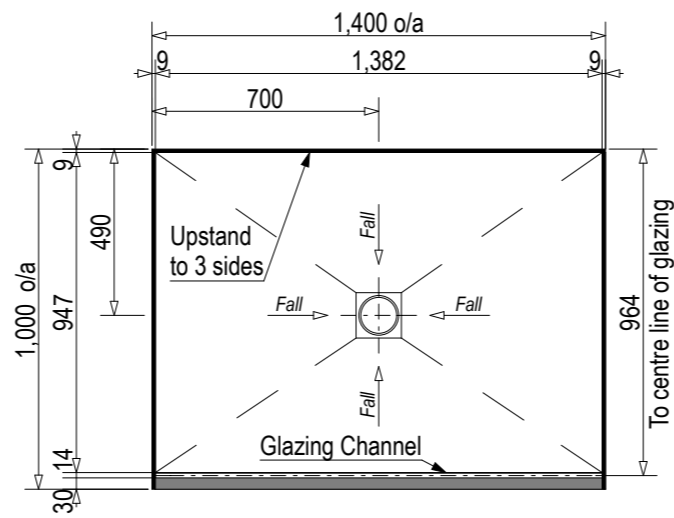

SKU: QU-MUS

Note: Verify exact shower base dimensions on site

Screen Options:

For more product information go to:

[www.atlantis.co.nz/shop/products-all/muse-1400x1000/](http://www.atlantis.co.nz/shop/products-all/muse-1400x1000/)

For installation instructions go to:

[www.atlantis.co.nz/trade/installation/](http://www.atlantis.co.nz/trade/installation/)

Ensure a minimum recess size of 250mm wide x 250mm long x 150mm deep for the channel drain and waste outlet