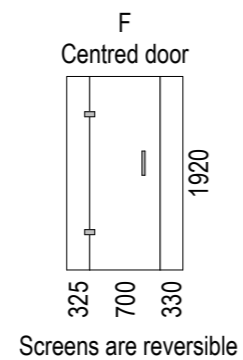

SKU: QU-MUS

Note: Verify exact shower base dimensions on site

Screen Options:

For more product information go to:

[www.atlantis.co.nz/shop/products-all/muse-1400x1000/](http://www.atlantis.co.nz/shop/products-all/muse-1400x1000/)

For installation instructions go to:

[www.atlantis.co.nz/trade/installation/](http://www.atlantis.co.nz/trade/installation/)

Ensure a minimum recess size of 250mm wide x 250mm long x 150mm deep for the channel drain and waste outlet