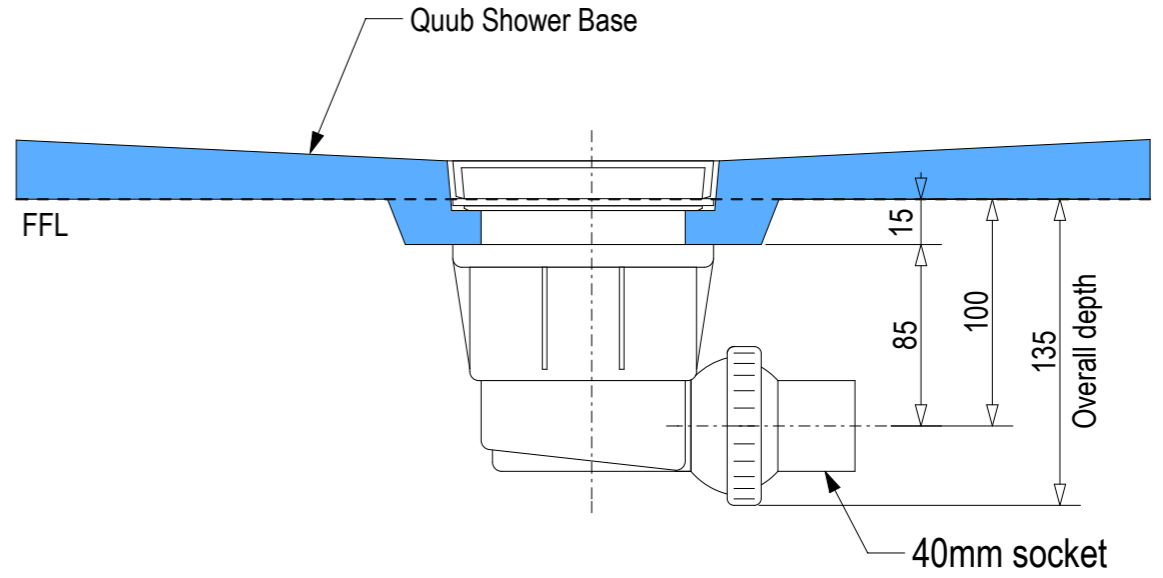

SKU: QU-MUS

Note: Verify exact shower base dimensions on site

Screen Options:

For more product information go to:

[www.atlantis.co.nz/shop/products-all/muse-1400x1000/](http://www.atlantis.co.nz/shop/products-all/muse-1400x1000/)

For installation instructions go to:

[www.atlantis.co.nz/trade/installation/](http://www.atlantis.co.nz/trade/installation/)

Ensure a minimum recess size of 250mm wide x 250mm long x 150mm deep for the channel drain and waste outlet