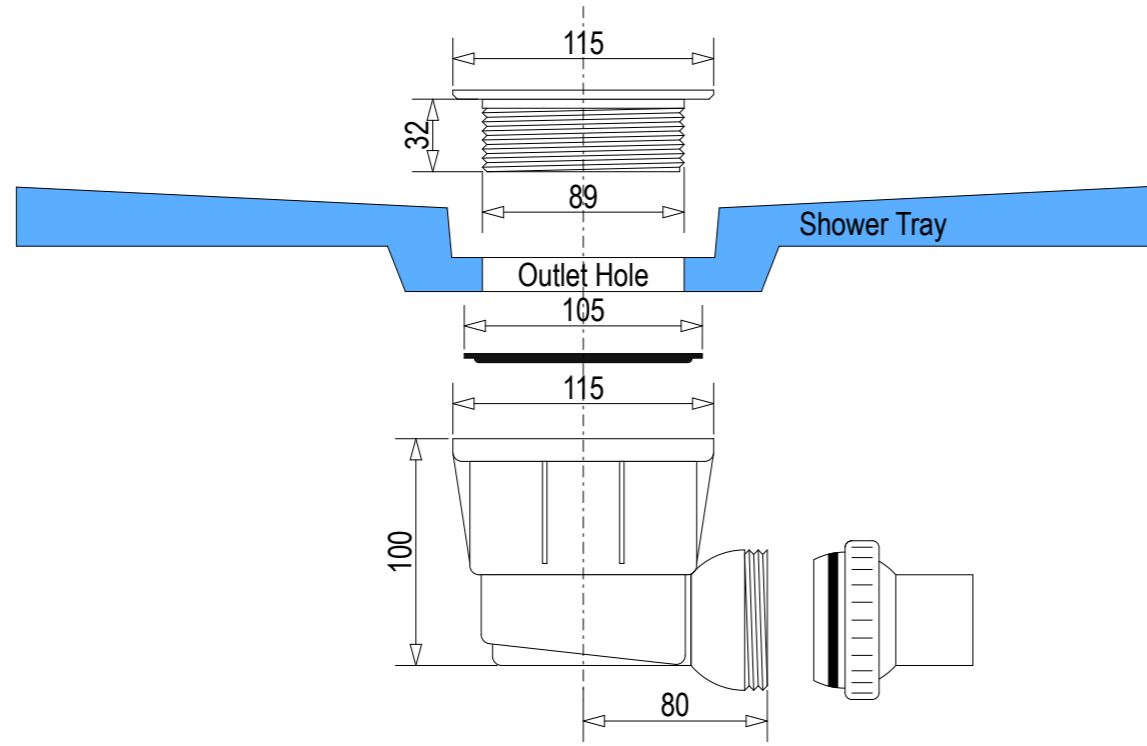

SKU: QU-MUS

Note: Verify exact shower base dimensions on site

Screen Options:

For more product information go to:

[www.atlantis.co.nz/shop/products-all/muse-1400x1000/](http://www.atlantis.co.nz/shop/products-all/muse-1400x1000/)

For installation instructions go to:

[www.atlantis.co.nz/trade/installation/](http://www.atlantis.co.nz/trade/installation/)

Ensure a minimum recess size of 250mm wide x 250mm long x 150mm deep for the channel drain and waste outlet