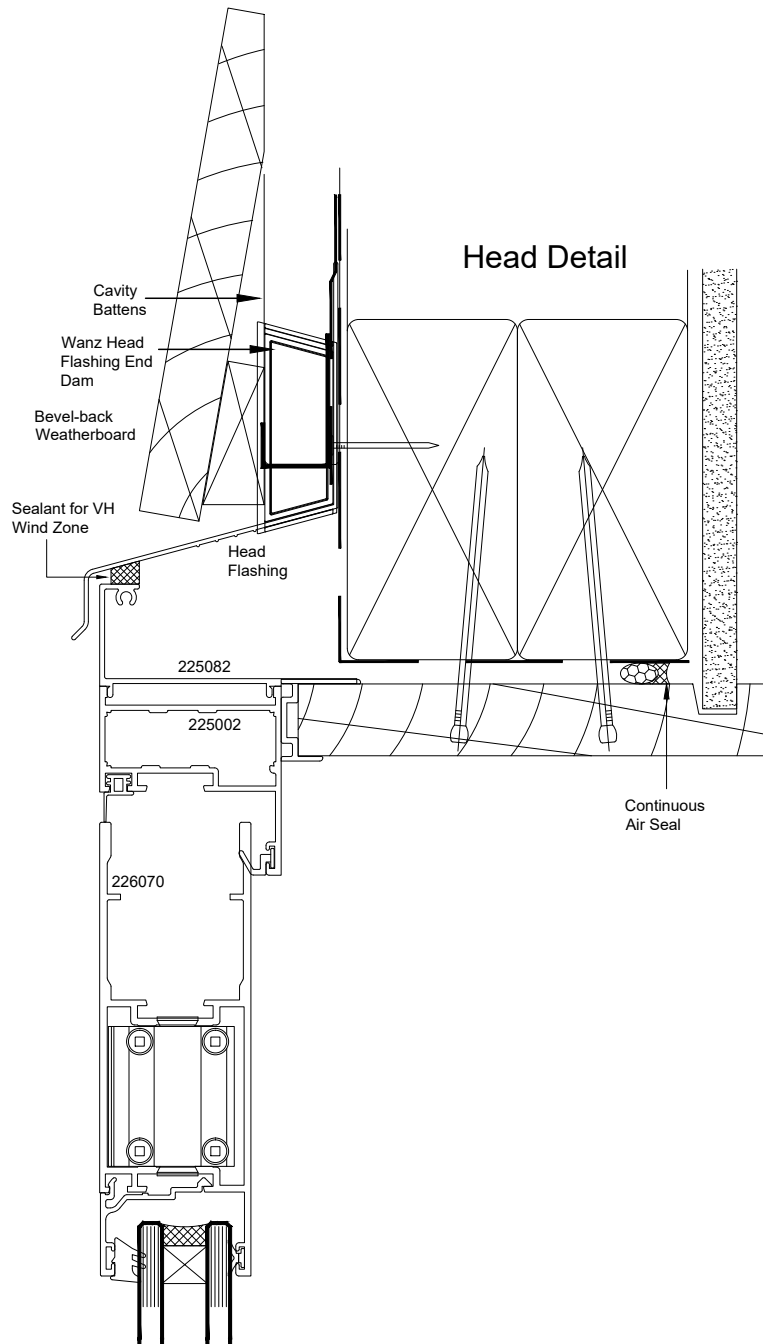

# Atlantic High Performance Suite (48mm Platform)

Hinged Door - Cavity Fixed - Bevel Back Weatherboards - Head  
Chair Frame - Standard - Door Window Head

QuickCode:A1DF4\_CBH

0800 397 263

technical@altus.co.nz