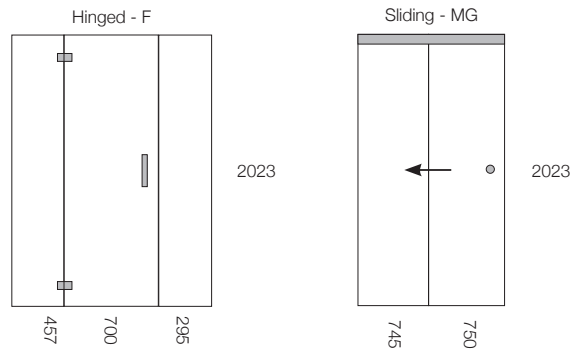

BERMUDA  
BASE

SCREEN OPTIONS

Screens are reversible

Bermuda 1500 x 1000

BLACK PEARL™