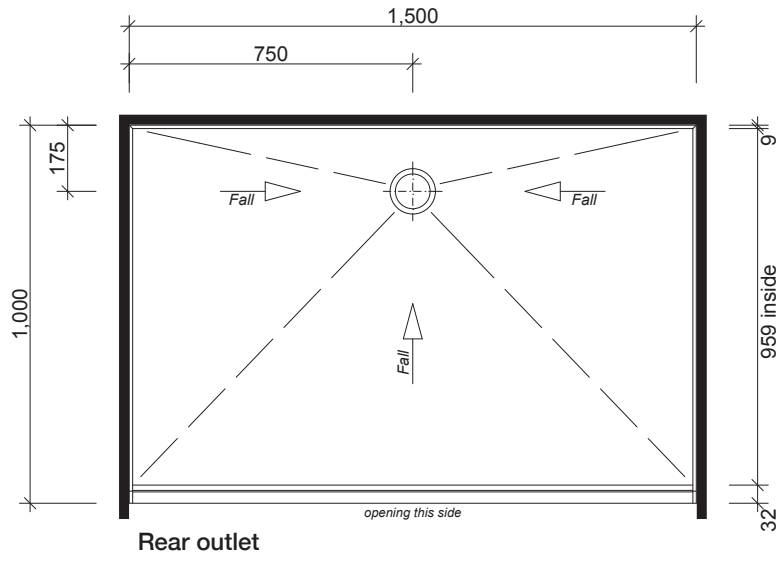

BERMUDA  
BASE

SCREEN OPTIONS

Screens are reversible

Bermuda 1500 x 1000

BLACK PEARL™