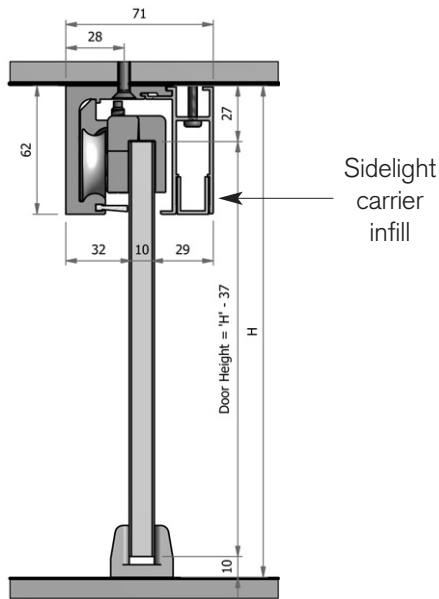

### Glass Glide Ceiling Mount with Sidelight Carrier

Specify 8mm, 10mm or 12mm glass thickness

To determine the height of glass doors & sidelights

H = Overall opening height  
 DH = Glass door height  
 DH = H less 37mm

SL = Glass sidelight height  
 SL = H less 47mm

With the Metro Glass Glide sliding door & sidelight system there are numerous set out options.

Above are two of the more common options.

Note: It is recommended that the door and sidelight overlap be 35mm each side.