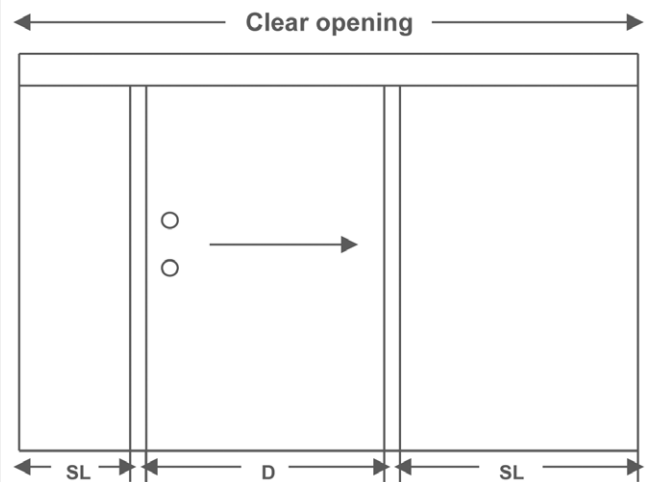

### Glass Glide Ceiling Mount with Sidelight Carrier

Specify 8mm, 10mm or 12mm glass thickness

To determine the height of glass doors & sidelights

H = Overall opening height  
 DH = Glass door height  
 DH = H less 37mm

SL = Glass sidelight height  
 SL = H less 47mm

With the Metro Glass Glide sliding door & sidelight system there are numerous set out options.

Above are two of the more common options.

Note: It is recommended that the door and sidelight overlap be 35mm each side.