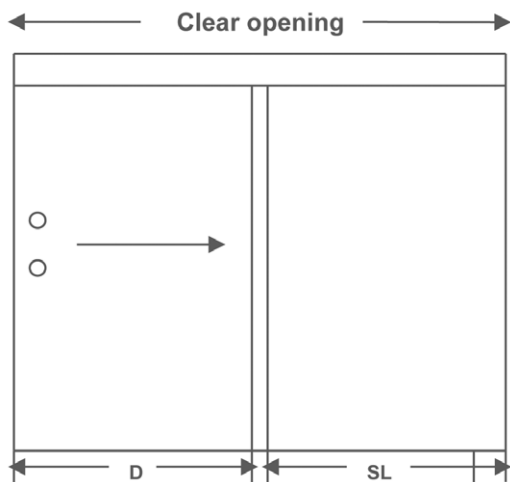

### Glass Glide Ceiling Mount with Sidelight Carrier

Specify 8mm, 10mm or 12mm glass thickness

To determine the height of glass doors & sidelights

H = Overall opening height  
 DH = Glass door height  
 DH = H less 37mm

SL = Glass sidelight height  
 SL = H less 47mm

With the Metro Glass Glide sliding door & sidelight system there are numerous set out options.

Above are two of the more common options.

Note: It is recommended that the door and sidelight overlap be 35mm each side.