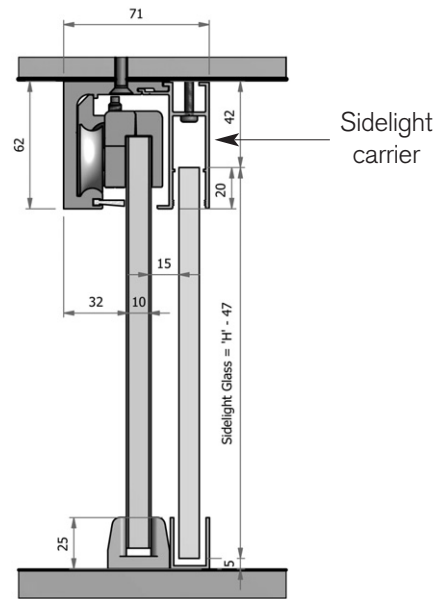

### Glass Glide Ceiling Mount with Sidelight Carrier

Specify 8mm, 10mm or 12mm glass thickness

To determine the height of glass doors & sidelights

H = Overall opening height  
 DH = Glass door height  
 DH = H less 37mm

SL = Glass sidelight height  
 SL = H less 47mm

With the Metro Glass Glide sliding door & sidelight system there are numerous set out options.

Above are two of the more common options.

Note: It is recommended that the door and sidelight overlap be 35mm each side.