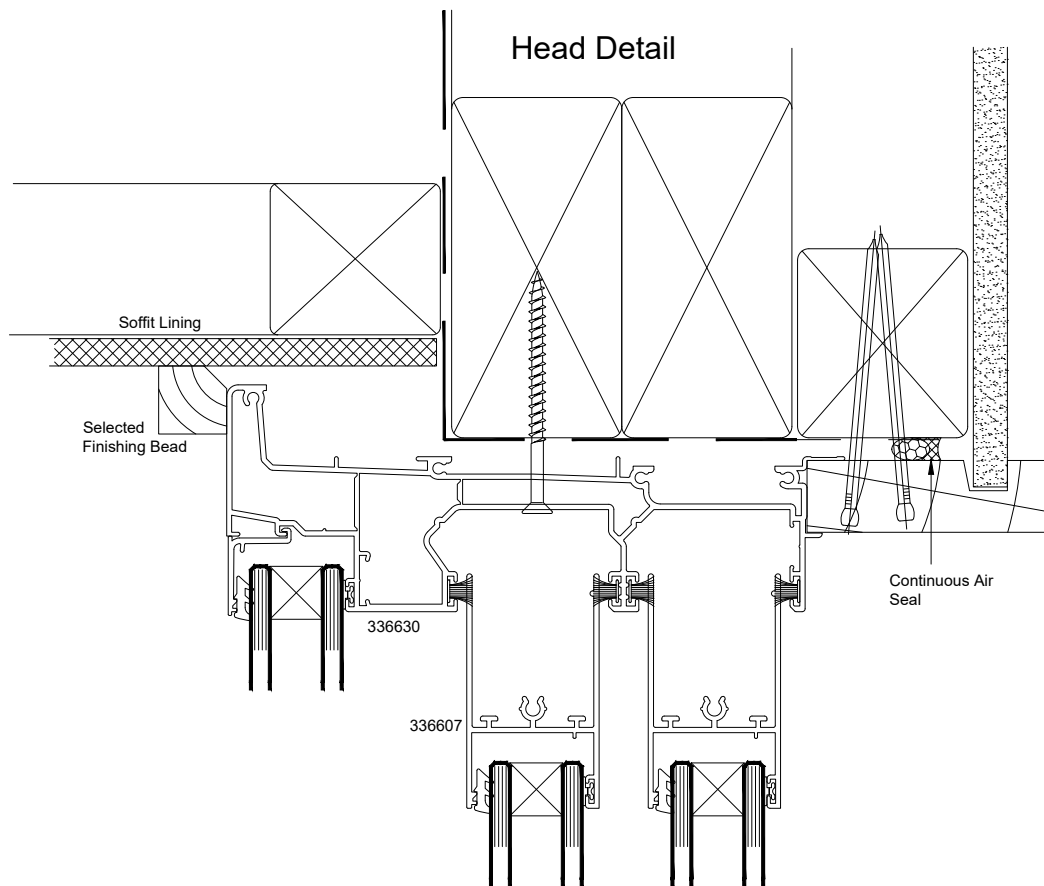

Pacific Residential Suite (35mm Platform)

Stacker Door - Cavity Fixed - Brick Veneer - Head
Flanged Frame - Soffit at Head - Door Window Head

QuickCode:A5DS6_CCH

0800 397 263

technical@altus.co.nz
www.designresource.co.nz