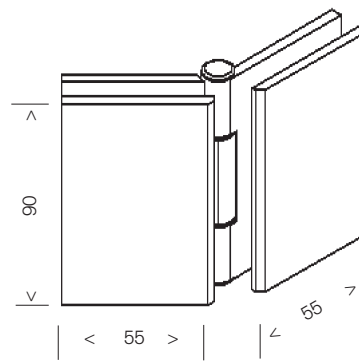

### ELITE SHOWER HINGES

**MF1**  
Wall Mount Hinge

**MF1-L**  
Single Side Wall Mount Hinge

**MF1-90**  
Wall Mount Hinge 90° Fixing

**MF2**  
Glass to Glass Hinge

**MF2-135**  
Glass to Glass 135° Hinge

**MF2-90**  
Glass to Glass 90° Hinge

**MF2-BF**  
Glass to Glass BiFold Hinge

Maximum door weight is 35kg and maximum door width is 800mm for above hinges.