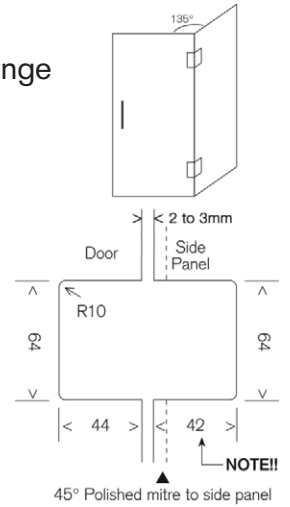

### ELITE SHOWER HINGES

**MF1**  
Wall Mount Hinge

**MF1-L**  
Single Side Wall Mount Hinge

**MF1-90**  
Wall Mount Hinge 90° Fixing

**MF2**  
Glass to Glass Hinge

**MF2-135**  
Glass to Glass 135° Hinge

**MF2-90**  
Glass to Glass 90° Hinge

**MF2-BF**  
Glass to Glass BiFold Hinge

Maximum door weight is 35kg and maximum door width is 800mm for above hinges.