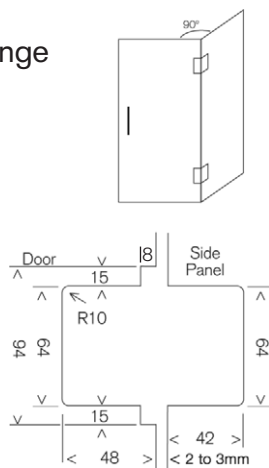

### ELITE SHOWER HINGES

**MF1**  
Wall Mount Hinge

**MF1-L**  
Single Side Wall Mount Hinge

**MF1-90**  
Wall Mount Hinge 90° Fixing

**MF2**  
Glass to Glass Hinge

**MF2-135**  
Glass to Glass 135° Hinge

**MF2-90**  
Glass to Glass 90° Hinge

**MF2-BF**  
Glass to Glass BiFold Hinge

Maximum door weight is 35kg and maximum door width is 800mm for above hinges.