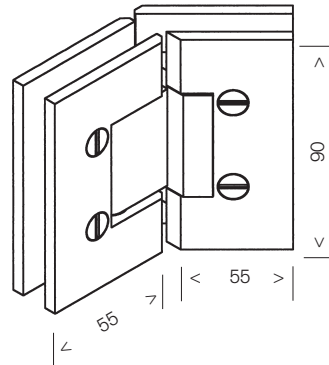

### ELITE SHOWER HINGES

**MF1**  
Wall Mount Hinge

**MF1-L**  
Single Side Wall Mount Hinge

**MF1-90**  
Wall Mount Hinge 90° Fixing

**MF2**  
Glass to Glass Hinge

**MF2-135**  
Glass to Glass 135° Hinge

**MF2-90**  
Glass to Glass 90° Hinge

**MF2-BF**  
Glass to Glass BiFold Hinge

Maximum door weight is 35kg and maximum door width is 800mm for above hinges.