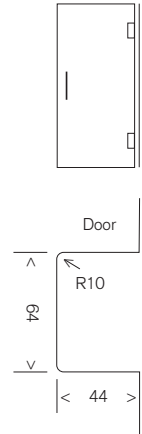

### ELITE SHOWER HINGES

**MF1**  
Wall Mount Hinge

**MF1-L**  
Single Side Wall Mount Hinge

**MF1-90**  
Wall Mount Hinge 90° Fixing

**MF2**  
Glass to Glass Hinge

**MF2-135**  
Glass to Glass 135° Hinge

**MF2-90**  
Glass to Glass 90° Hinge

**MF2-BF**  
Glass to Glass BiFold Hinge

Maximum door weight is 35kg and maximum door width is 800mm for above hinges.