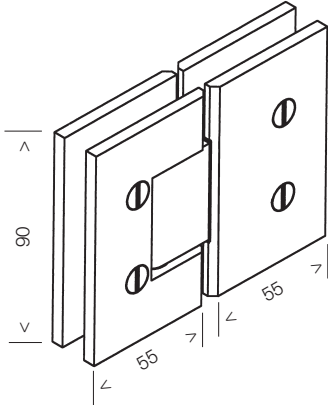

### ELITE SHOWER HINGES

**MF1**  
Wall Mount Hinge

**MF1-L**  
Single Side Wall Mount Hinge

**MF1-90**  
Wall Mount Hinge 90° Fixing

**MF2**  
Glass to Glass Hinge

**MF2-135**  
Glass to Glass 135° Hinge

**MF2-90**  
Glass to Glass 90° Hinge

**MF2-BF**  
Glass to Glass BiFold Hinge

Maximum door weight is 35kg and maximum door width is 800mm for above hinges.