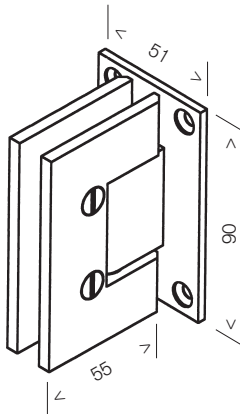

### ELITE SHOWER HINGES

**MF1**  
Wall Mount Hinge

**MF1-L**  
Single Side Wall Mount Hinge

**MF1-90**  
Wall Mount Hinge 90° Fixing

**MF2**  
Glass to Glass Hinge

**MF2-135**  
Glass to Glass 135° Hinge

**MF2-90**  
Glass to Glass 90° Hinge

**MF2-BF**  
Glass to Glass BiFold Hinge

Maximum door weight is 35kg and maximum door width is 800mm for above hinges.