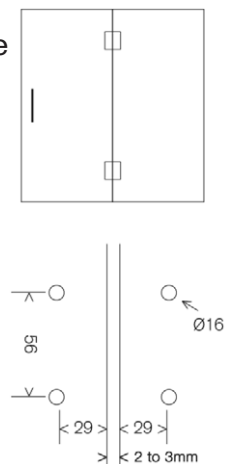

### ELITE SHOWER HINGES

**MF1**  
Wall Mount Hinge

**MF1-L**  
Single Side Wall Mount Hinge

**MF1-90**  
Wall Mount Hinge 90° Fixing

**MF2**  
Glass to Glass Hinge

**MF2-135**  
Glass to Glass 135° Hinge

**MF2-90**  
Glass to Glass 90° Hinge

**MF2-BF**  
Glass to Glass BiFold Hinge

Maximum door weight is 35kg and maximum door width is 800mm for above hinges.