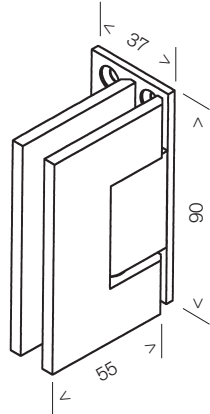

### ELITE SHOWER HINGES

**MF1**  
Wall Mount Hinge

**MF1-L**  
Single Side Wall Mount Hinge

**MF1-90**  
Wall Mount Hinge 90° Fixing

**MF2**  
Glass to Glass Hinge

**MF2-135**  
Glass to Glass 135° Hinge

**MF2-90**  
Glass to Glass 90° Hinge

**MF2-BF**  
Glass to Glass BiFold Hinge

Maximum door weight is 35kg and maximum door width is 800mm for above hinges.