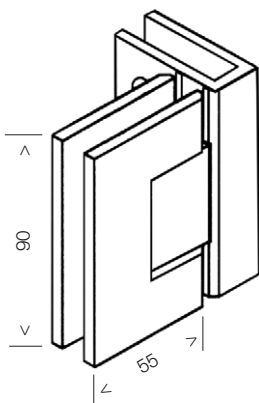

### ELITE SHOWER HINGES

**MF1**  
Wall Mount Hinge

**MF1-L**  
Single Side Wall Mount Hinge

**MF1-90**  
Wall Mount Hinge 90° Fixing

**MF2**  
Glass to Glass Hinge

**MF2-135**  
Glass to Glass 135° Hinge

**MF2-90**  
Glass to Glass 90° Hinge

**MF2-BF**  
Glass to Glass BiFold Hinge

Maximum door weight is 35kg and maximum door width is 800mm for above hinges.