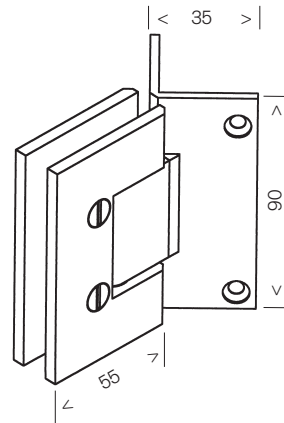

### ELITE SHOWER HINGES

**MF1**  
Wall Mount Hinge

**MF1-L**  
Single Side Wall Mount Hinge

**MF1-90**  
Wall Mount Hinge 90° Fixing

**MF2**  
Glass to Glass Hinge

**MF2-135**  
Glass to Glass 135° Hinge

**MF2-90**  
Glass to Glass 90° Hinge

**MF2-BF**  
Glass to Glass BiFold Hinge

Maximum door weight is 35kg and maximum door width is 800mm for above hinges.