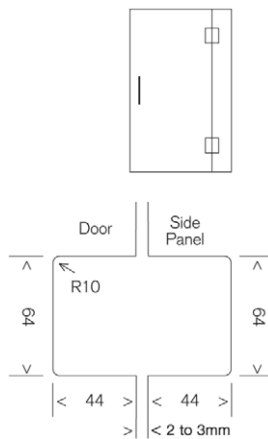

### ELITE SHOWER HINGES

**MF1**  
Wall Mount Hinge

**MF1-L**  
Single Side Wall Mount Hinge

**MF1-90**  
Wall Mount Hinge 90° Fixing

**MF2**  
Glass to Glass Hinge

**MF2-135**  
Glass to Glass 135° Hinge

**MF2-90**  
Glass to Glass 90° Hinge

**MF2-BF**  
Glass to Glass BiFold Hinge

Maximum door weight is 35kg and maximum door width is 800mm for above hinges.