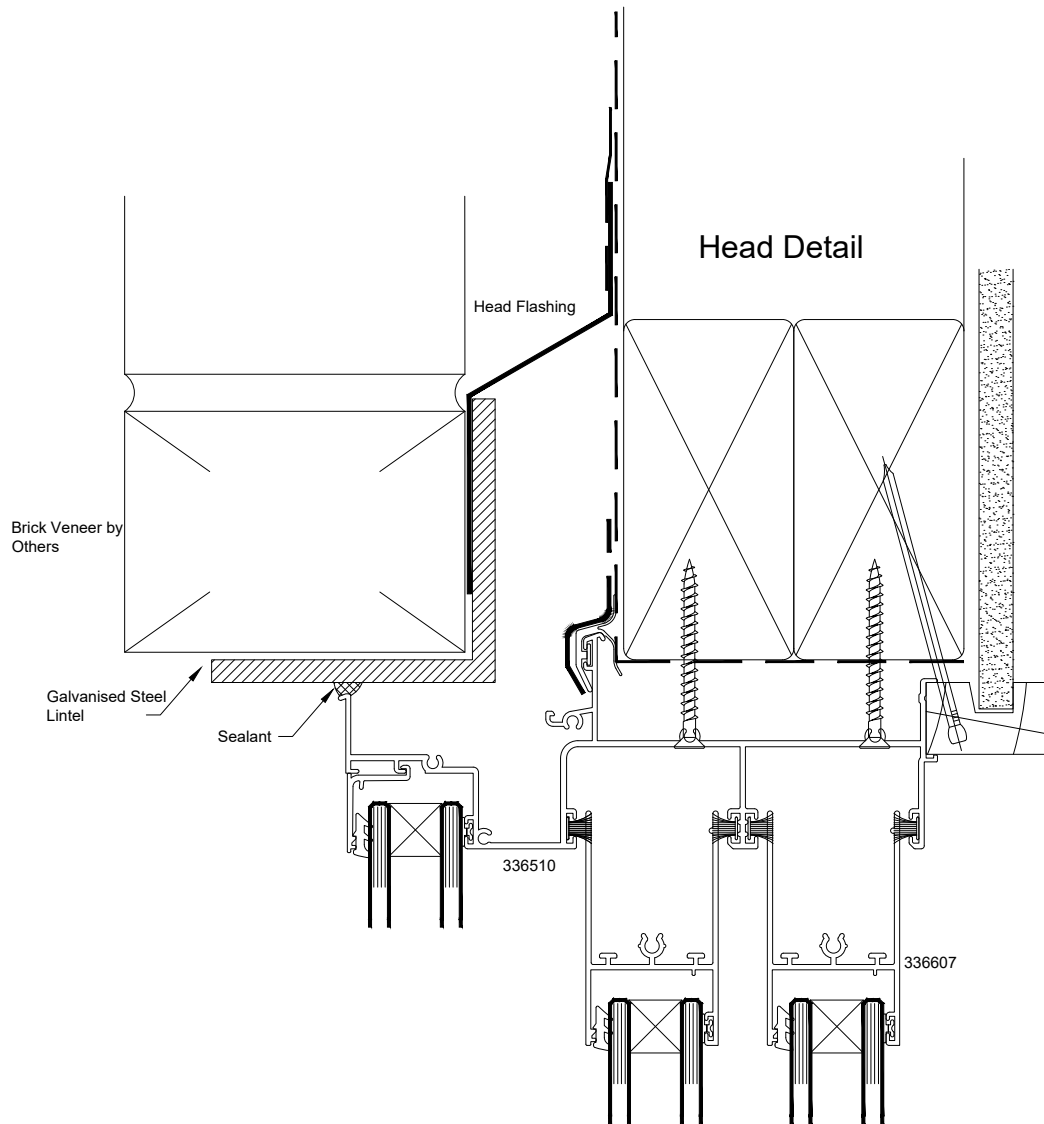

### SmartFit (35mm platform)

Stacker Door - Cavity Fixed - Brick Veneer - Head  
Flanged Frame - Standard - Door Window Head

QuickCode:AADS6\_CCH

0800 397 263

technical@altus.co.nz  
www.designresource.co.nz