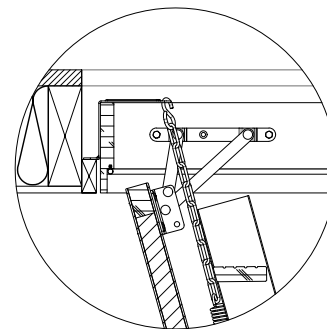

INDICATIVE SECTIONAL VIEW

Section A-A'

Section B-B'

Keylite Product Code	KYL05
A x B	600x1200
Frame external dimension - (mm)	580x1140
Number of ladder sections	3
C (mm)	1025
R (mm)	1565
H (mm)	2800

Detail A

Detail B

1. Flick-Fit Brackets
2. Framebox
3. Seal
4. Trapdoor Hinge
5. Corner Bracket
6. Chain with Spring
7. Hinge
8. HDF Trapdoor
9. Handrail with mounting brackets
10. Ladder Hinge
11. Ladder Stile
12. Retreading Rung
13. Plastic Feet