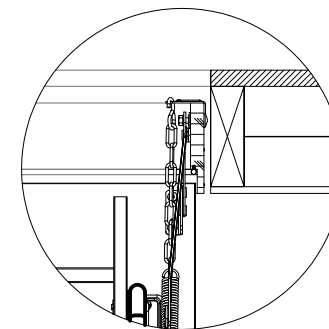

INDICATIVE SECTIONAL VIEW

Section A-A'

Section B-B'

Keylite Product Code	KYL05
A x B	600x1200
Frame external dimension - (mm)	580x1140
Number of ladder sections	3
C (mm)	1025
R (mm)	1565
H (mm)	2800

Detail A

Detail B

1. Flick-Fit Brackets
2. Framebox
3. Seal
4. Trapdoor Hinge
5. Corner Bracket
6. Chain with Spring
7. Hinge
8. HDF Trapdoor
9. Handrail with mounting brackets
10. Ladder Hinge
11. Ladder Stile
12. Retreading Rung
13. Plastic Feet