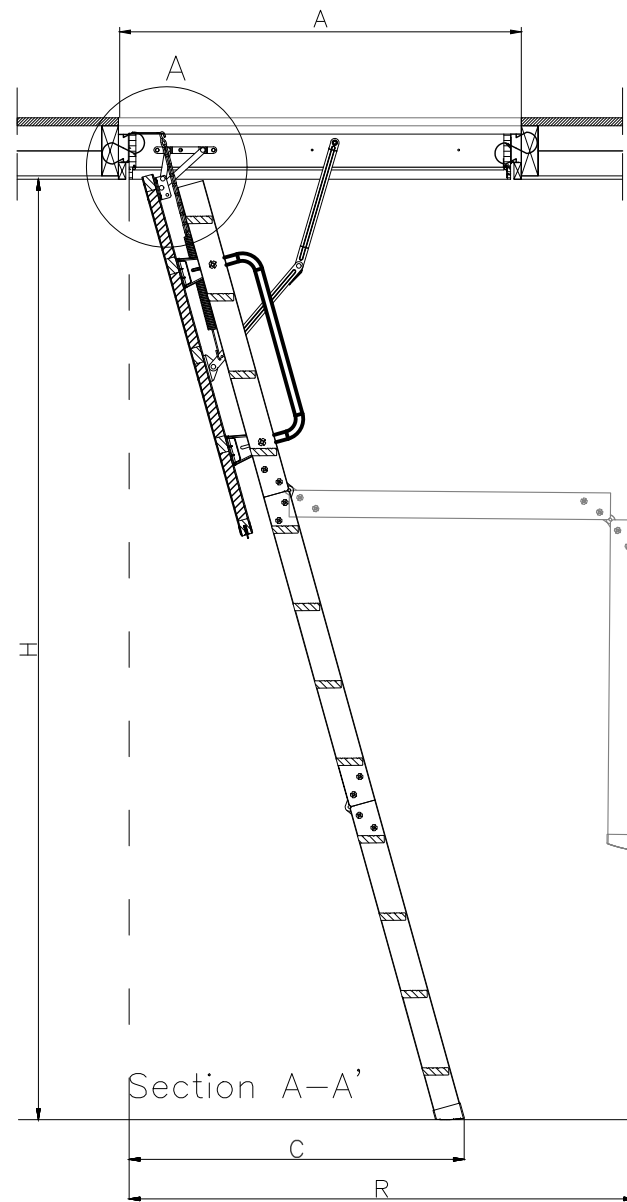

INDICATIVE SECTIONAL VIEW

Section A-A'

Section B-B'

Keylite Product Code	KYL05
A x B	600x1200
Frame external dimension - (mm)	580x1140
Number of ladder sections	3
C (mm)	1025
R (mm)	1565
H (mm)	2800

Detail A

Detail B

1. Flick-Fit Brackets
2. Framebox
3. Seal
4. Trapdoor Hinge
5. Corner Bracket
6. Chain with Spring
7. Hinge
8. HDF Trapdoor
9. Handrail with mounting brackets
10. Ladder Hinge
11. Ladder Stile
12. Retreading Rung
13. Plastic Feet

## Keylite Loft Ladder - 3 segment

DATE: 14/02/19

DWG No: KYL-3SEG