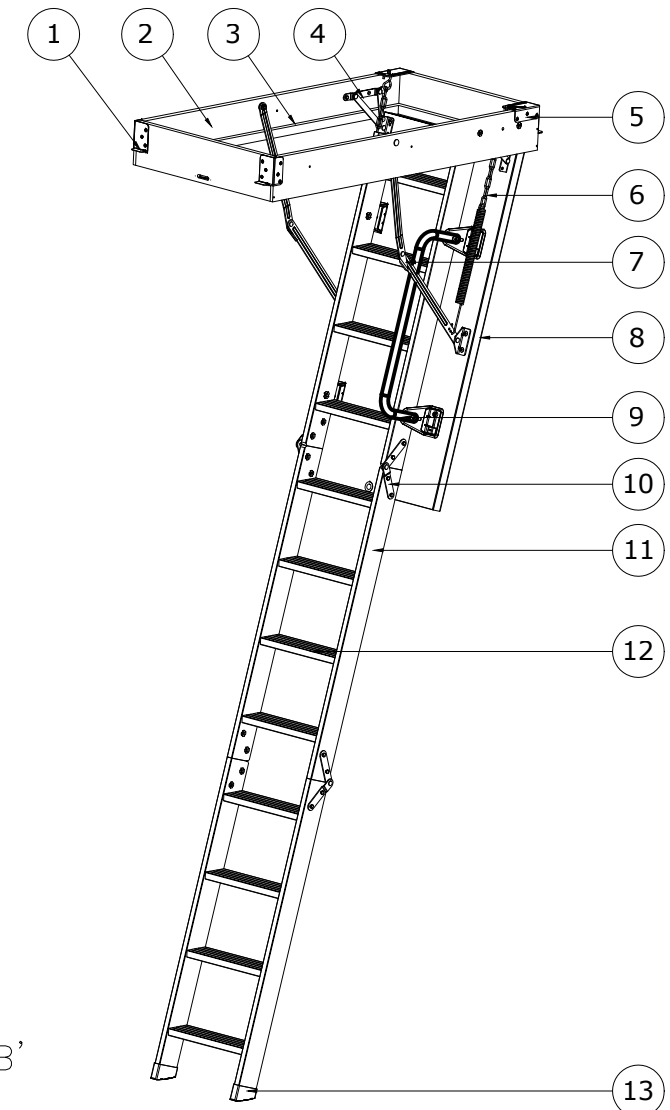

INDICATIVE SECTIONAL VIEW

Section A-A'

Section B-B'

Keylite Product Code	KYL05
A x B	600x1200
Frame external dimension - (mm)	580x1140
Number of ladder sections	3
C (mm)	1025
R (mm)	1565
H (mm)	2800

Detail A

Detail B

1. Flick-Fit Brackets
2. Framebox
3. Seal
4. Trapdoor Hinge
5. Corner Bracket
6. Chain with Spring
7. Hinge
8. HDF Trapdoor
9. Handrail with mounting brackets
10. Ladder Hinge
11. Ladder Stile
12. Retreading Rung
13. Plastic Feet

## Keylite Loft Ladder - 3 segment

DATE: 14/02/19

DWG No: KYL-3SEG