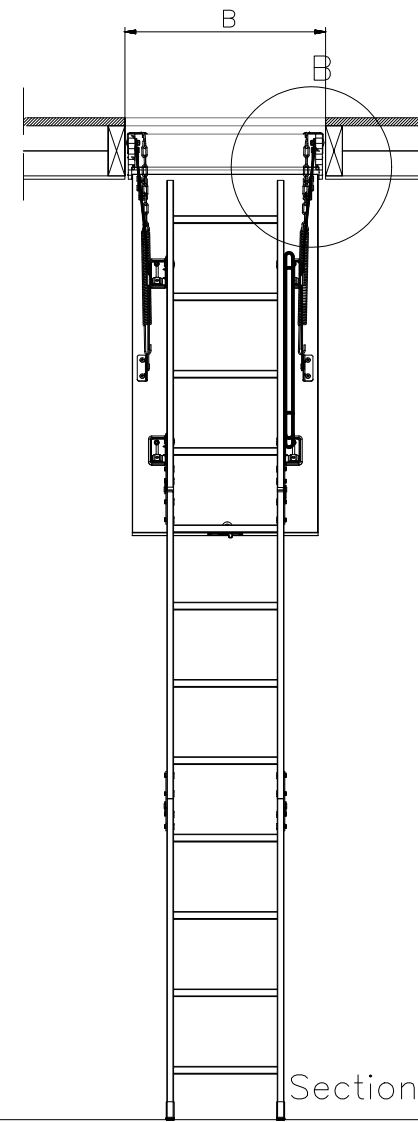

INDICATIVE SECTIONAL VIEW

Section A-A'

Section B-B'

Keylite Product Code	KYL05
A x B	600x1200
Frame external dimension - (mm)	580x1140
Number of ladder sections	3
C (mm)	1025
R (mm)	1565
H (mm)	2800

Detail A

Detail B

1. Flick-Fit Brackets
2. Framebox
3. Seal
4. Trapdoor Hinge
5. Corner Bracket
6. Chain with Spring
7. Hinge
8. HDF Trapdoor
9. Handrail with mounting brackets
10. Ladder Hinge
11. Ladder Stile
12. Retreading Rung
13. Plastic Feet

## Keylite Loft Ladder - 3 segment

DATE: 14/02/19

DWG No: KYL-3SEG