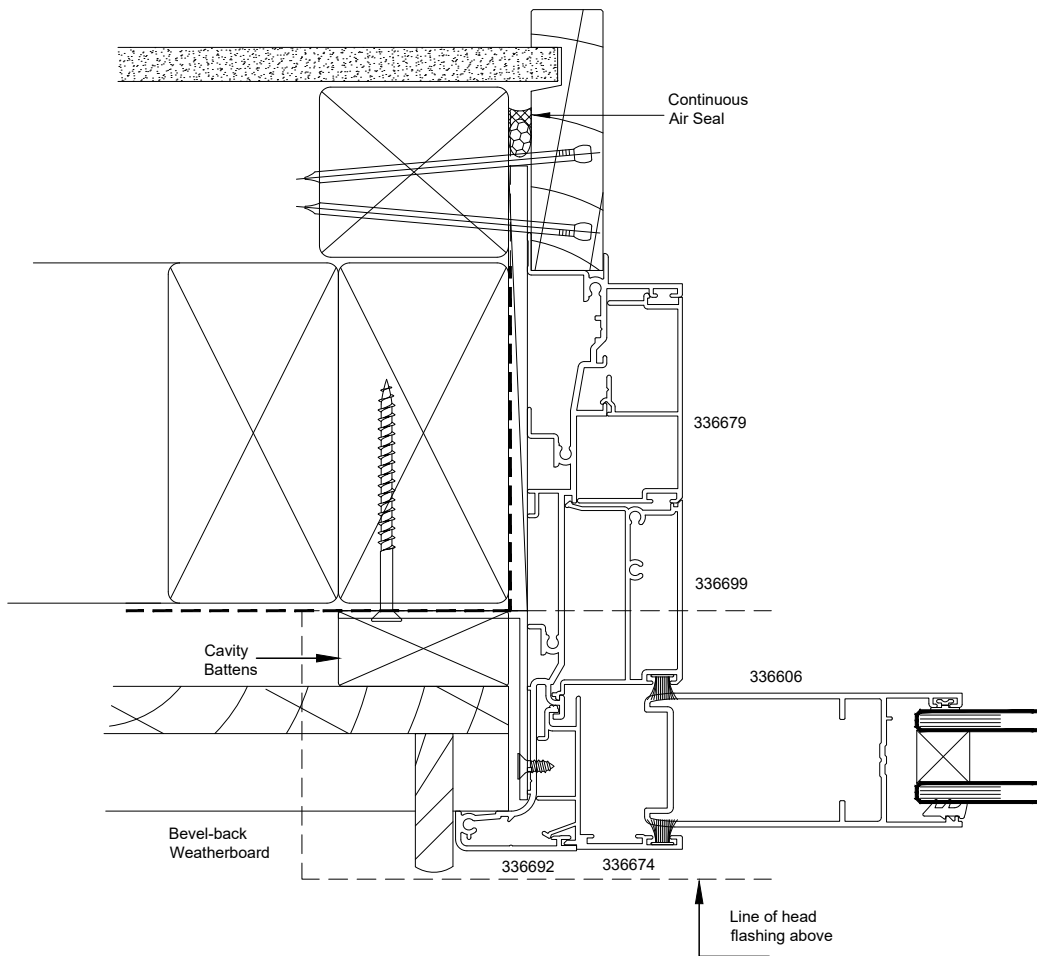

Pacific Residential Suite (35mm Platform)

Eurostacker Bottom Rolling - Cavity Fixed - Bevel Back Weatherboards - Jamb Flanged Frame

QuickCode:A5DS3_CBJ

Jamb Detail

Fletcher Aluminium
Pacific Residential Suite