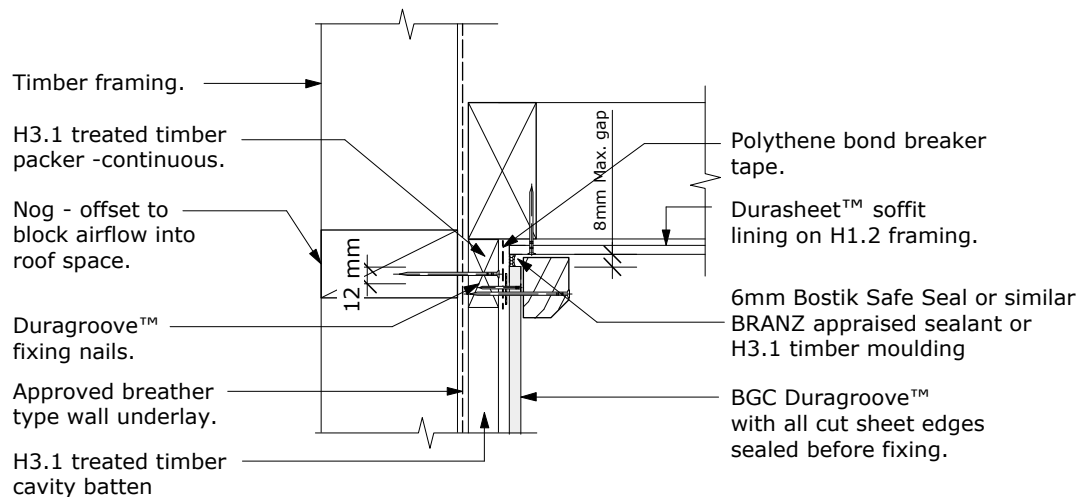

Cavity Batten Note:

Refer to cavity batten layout for batten sizes, types, spacings & fixings.

PROFILE **BGC Duragroove™**DATE **Nov 2011**DETAIL **Soffit Detail - on Cavity**SCALE **1:5 @ A4**DETAIL NO. **D 23**